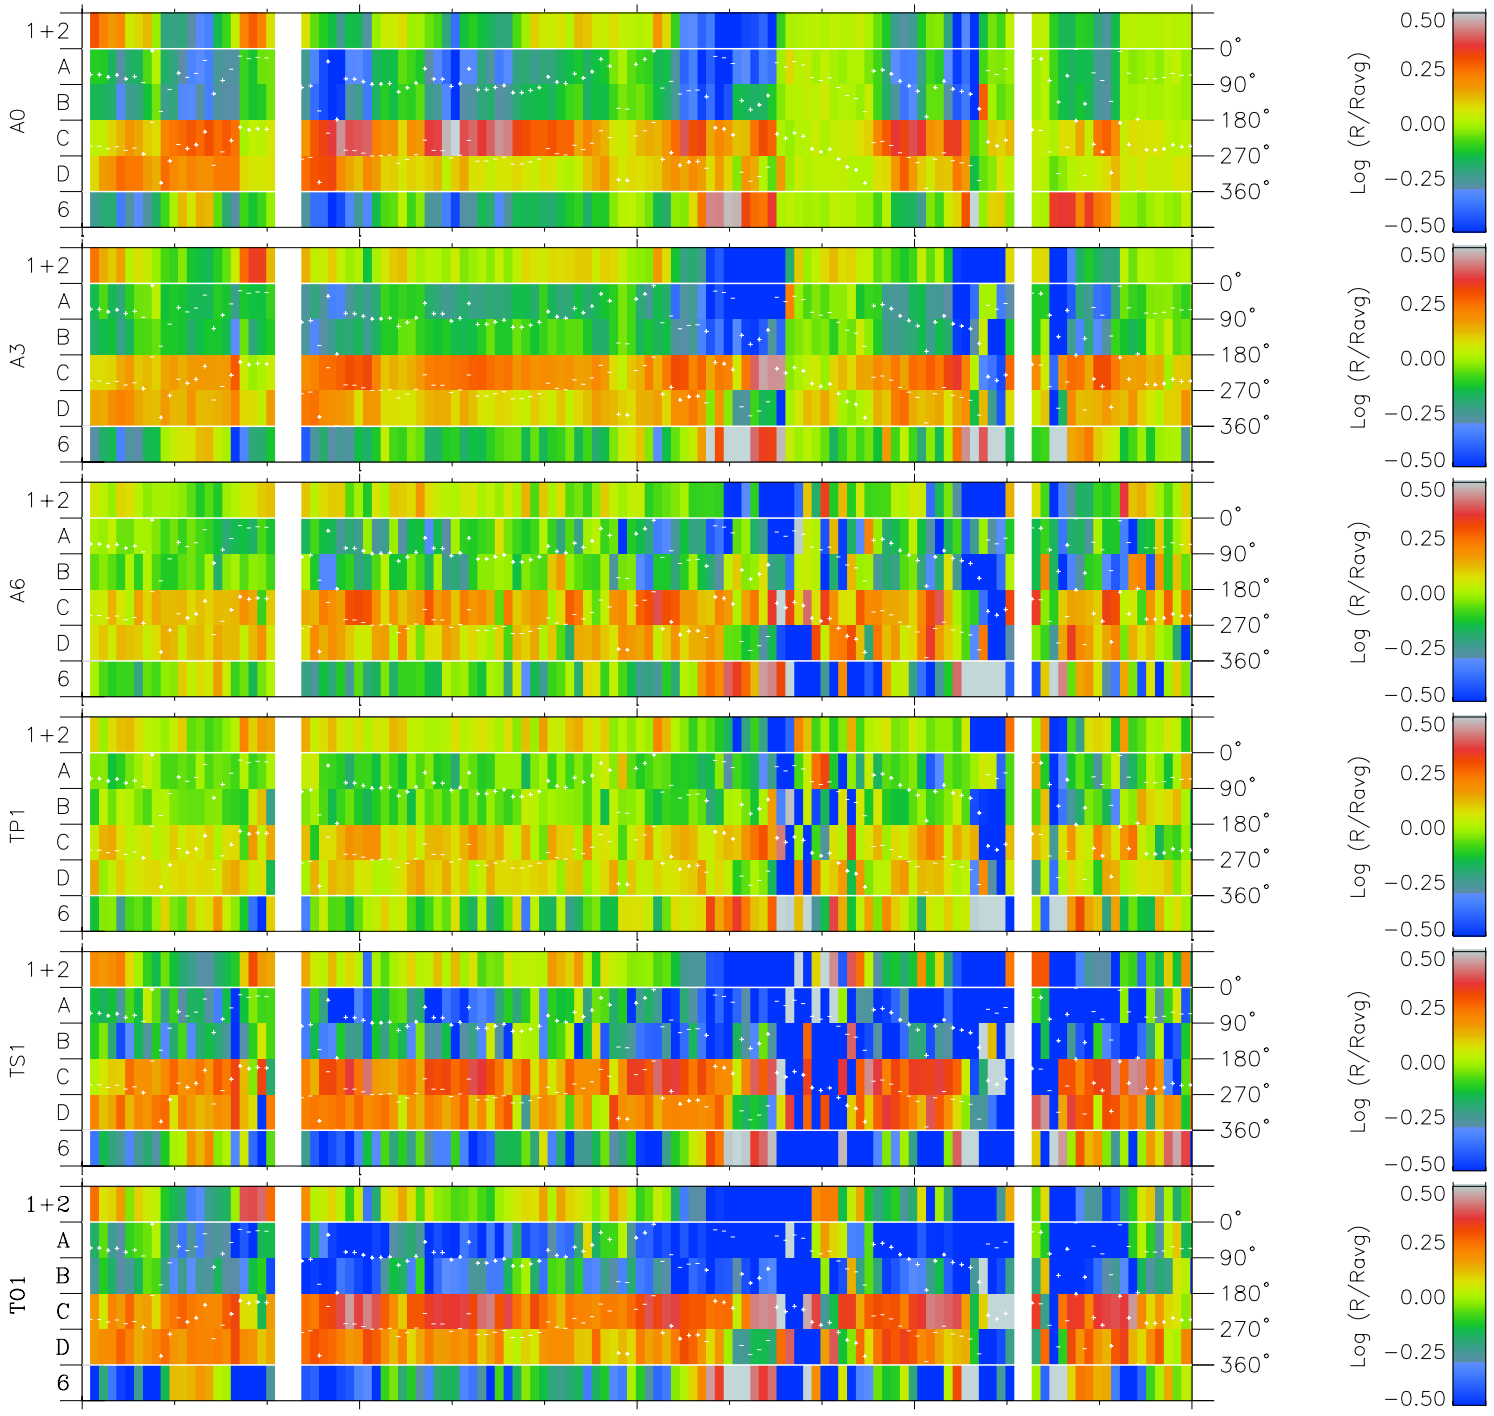

Galileo EPD Real Time Azimuth Anisotropies 96264

Software Version: RTAZIM_MEAN V 1.20
Data Production: 06-03-00
Plot Production: Fri Sep 14 14:33:20 2001
Color File: wondr3
Geofactor File: 1.1

00:00:00 1996-264	264-06	264-12	264-18	00:00:00 1996-265	
+	+	+	+	+	X JSE(R _j)
-74.87	-75.33	-75.78	-76.20	-76.61	Y JSE(R _j)
-40.04	-41.00	-41.95	-42.89	-43.82	Z JSE(R _j)
-0.74	-0.71	-0.68	-0.66	-0.63	

◇ = Jupiter look direction
□ = Corotation look direction