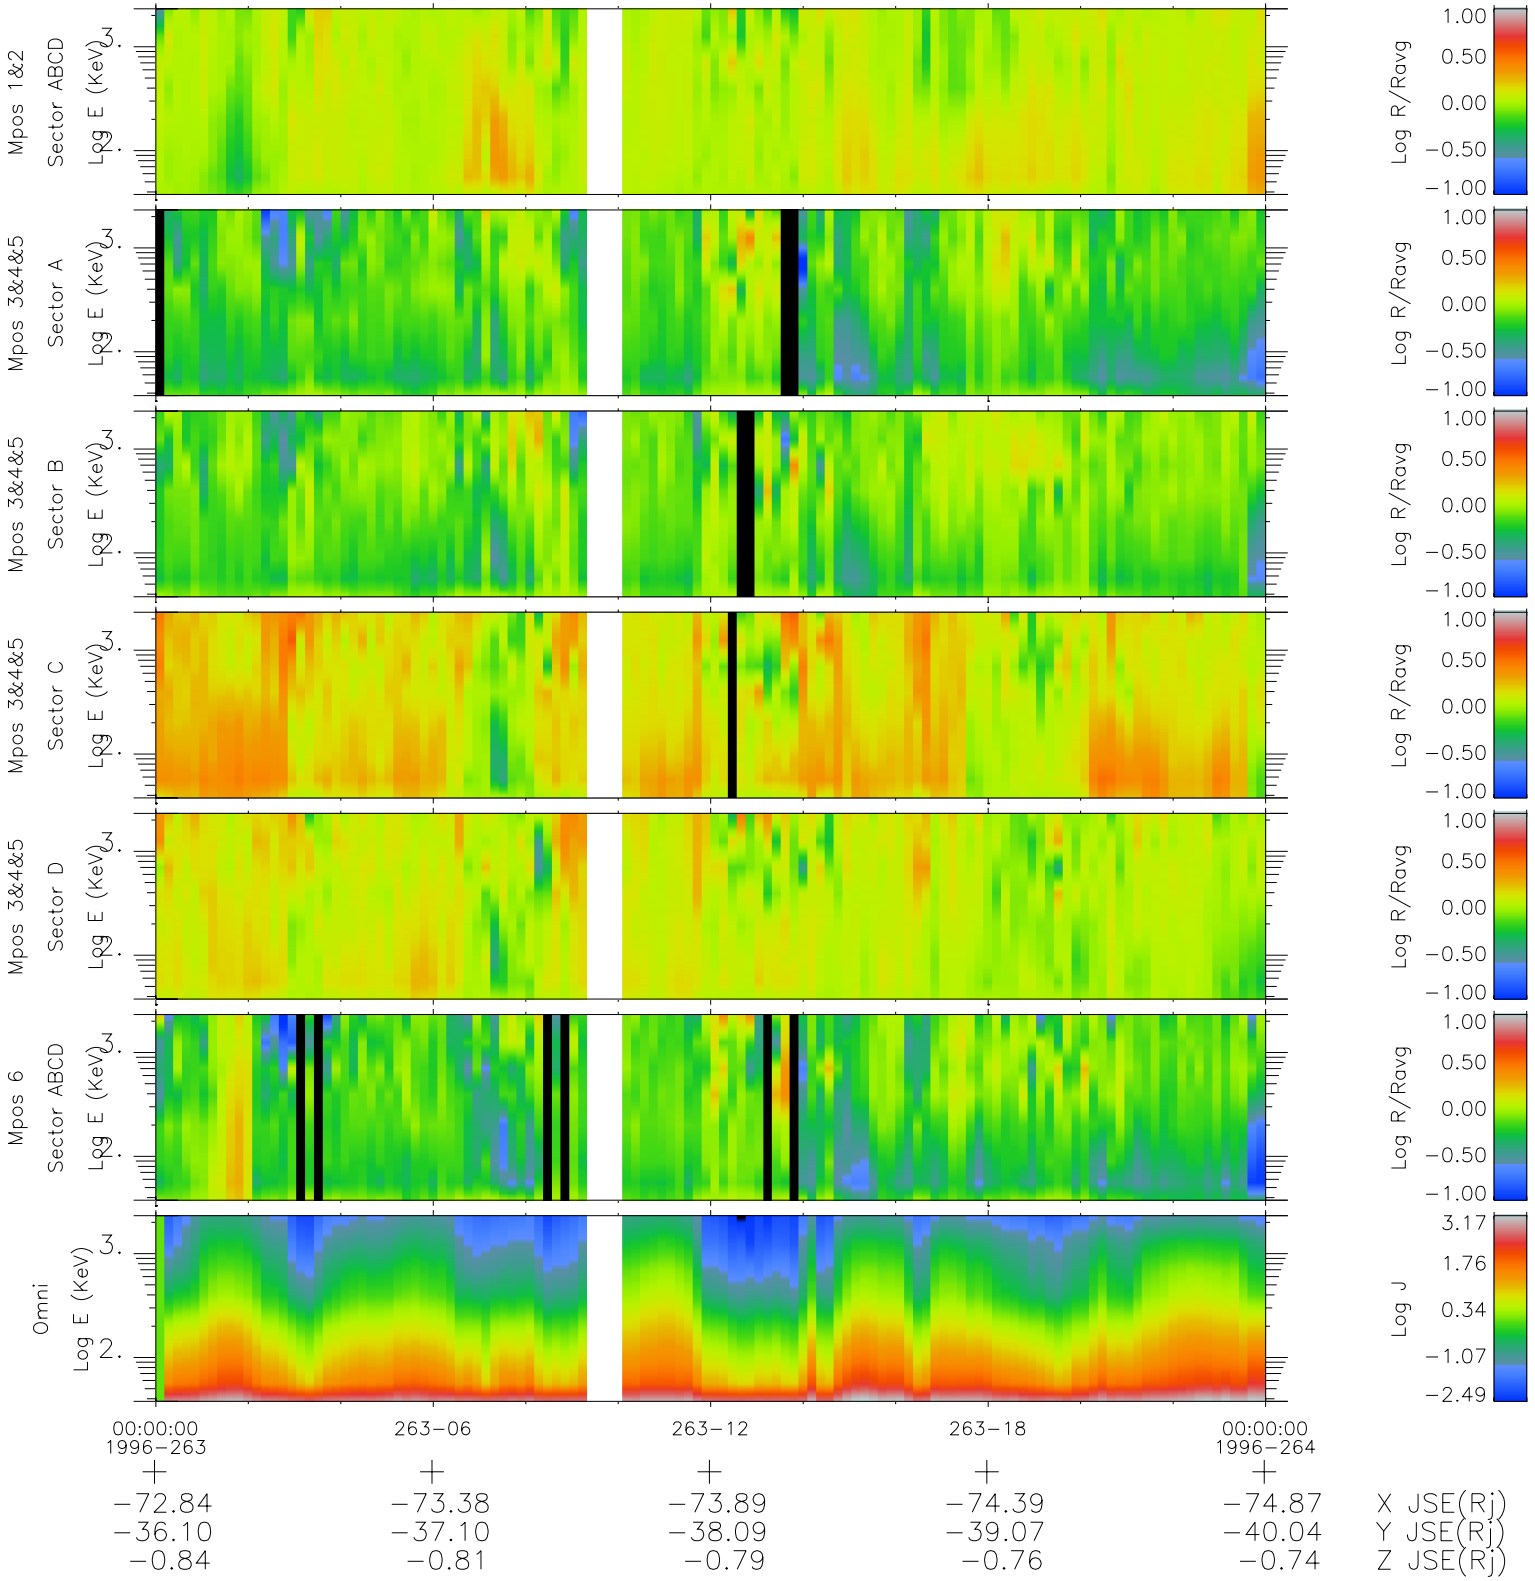

Galileo EPD Real Time R6 Ions Spectra 96263

Software Version: RTSPEC_R6 V 1.20
 Data Production: 06-03-00
 Plot Production: Fri Sep 14 14:19:02 2001
 Color File: wondr3
 Geofactor File: 1.1

◇ = Jupiter look direction
 □ = Corotation look direction