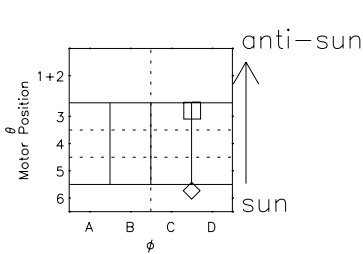

Galileo EPD Real Time R6 Ions Spectra 96263

Software Version: RTSPEC_R6 V 1.20
 Data Production: 06-03-00
 Plot Production: Fri Sep 14 14:19:02 2001
 Color File: wondr3
 Geofactor File: 1.1

◇ = Jupiter look direction
 □ = Corotation look direction