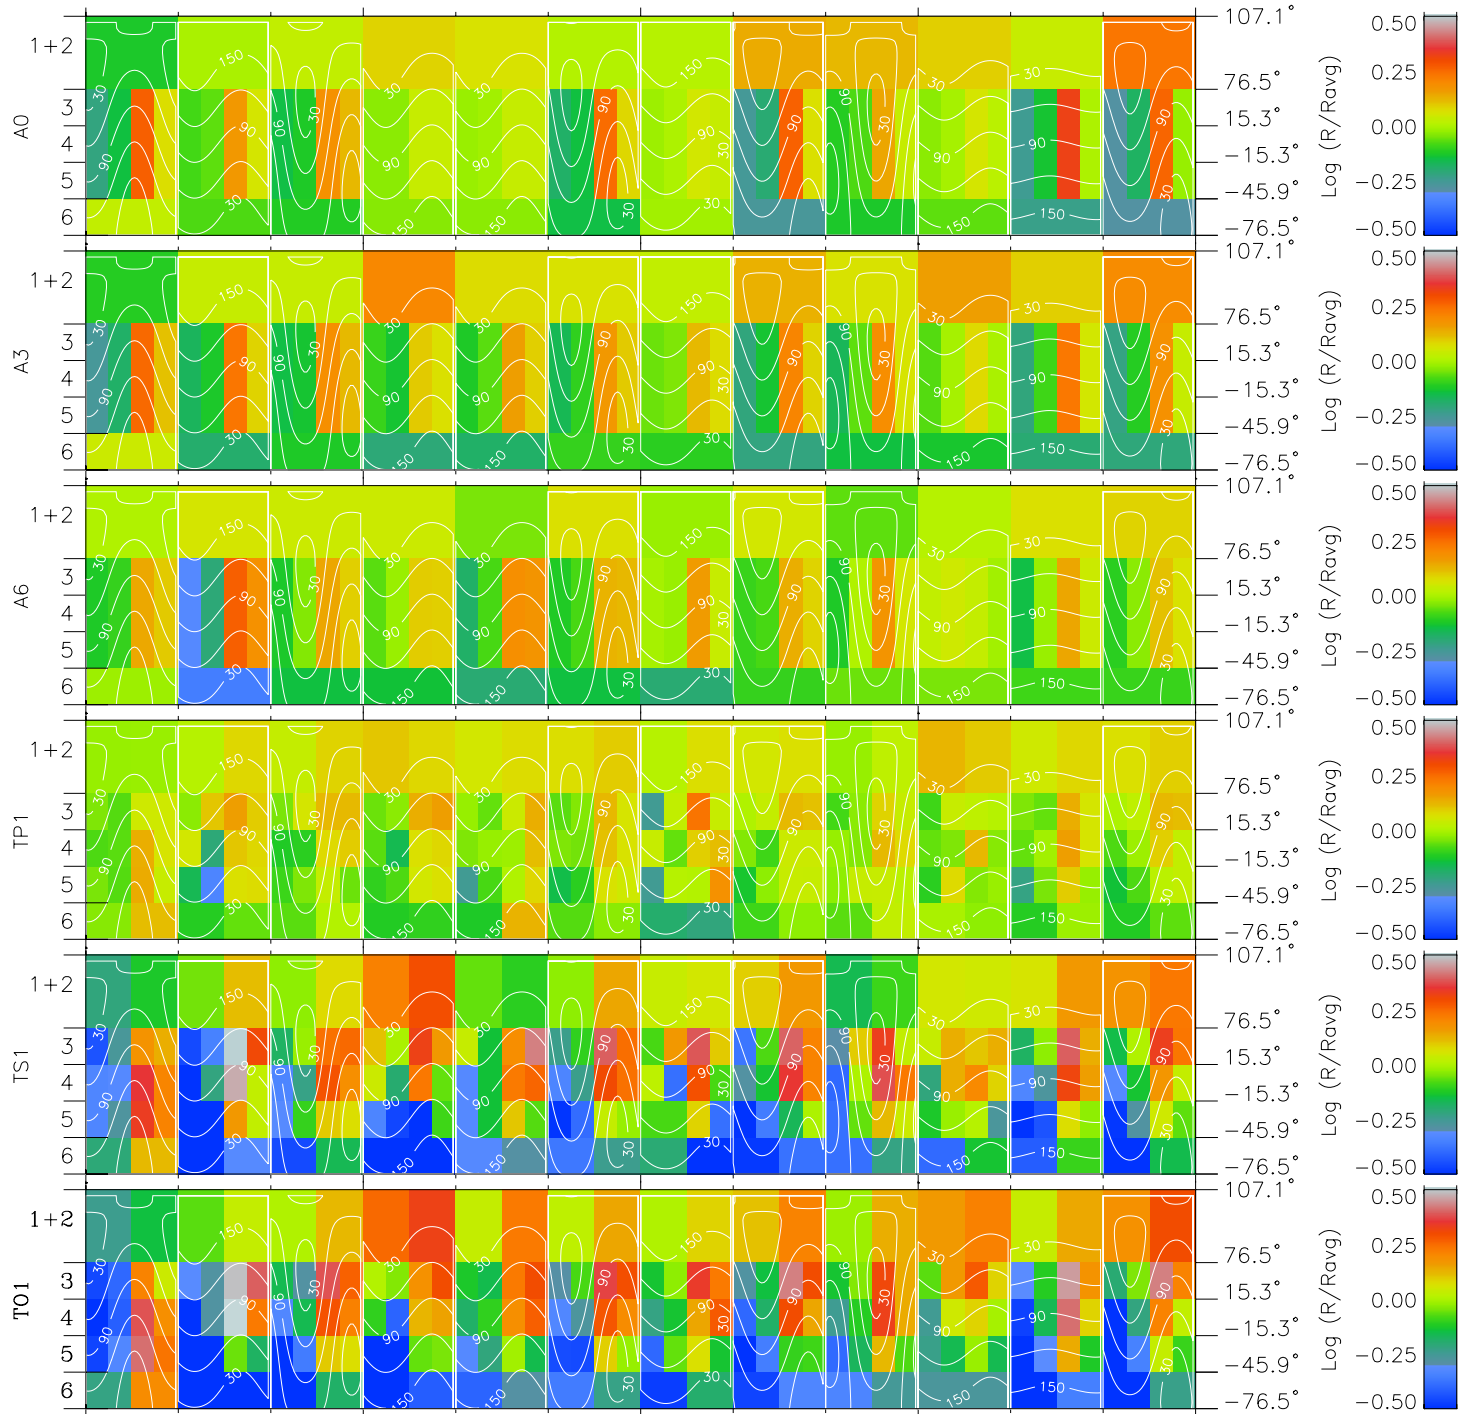

# Galileo EPD Real Time All-Sky Anisotropies 96263

Software Version: RTSKY\_MEAN V 1.20  
 Data Production: 06-03-00  
 Plot Production: Fri Sep 14 14:19:34 2001  
 Color File: wondr3  
 Geofactor File: 1.1

00:00:00 1996-263	263-06	263-12	263-18	00:00:00 1996-264	X JSE(R <sub>j</sub> )
+	+	+	+	+	Y JSE(R <sub>j</sub> )
-72.84	-73.38	-73.89	-74.39	-74.87	Z JSE(R <sub>j</sub> )
-36.10	-37.10	-38.09	-39.07	-40.04	
-0.84	-0.81	-0.79	-0.76	-0.74	

- ◇ = Jupiter look direction
- = Corotation look direction