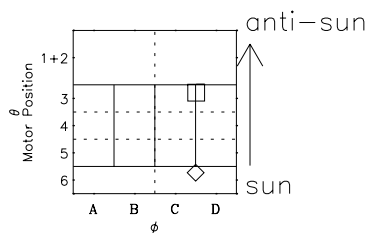

# Galileo EPD Real-Time Omni 96263

Software Version: RTLINE\_OMNI V 1.20  
Data Production: 06-03-00  
Plot Production: Fri Sep 14 14:22:14 2001

◇ = Jupiter look direction  
□ = Corotation look direction