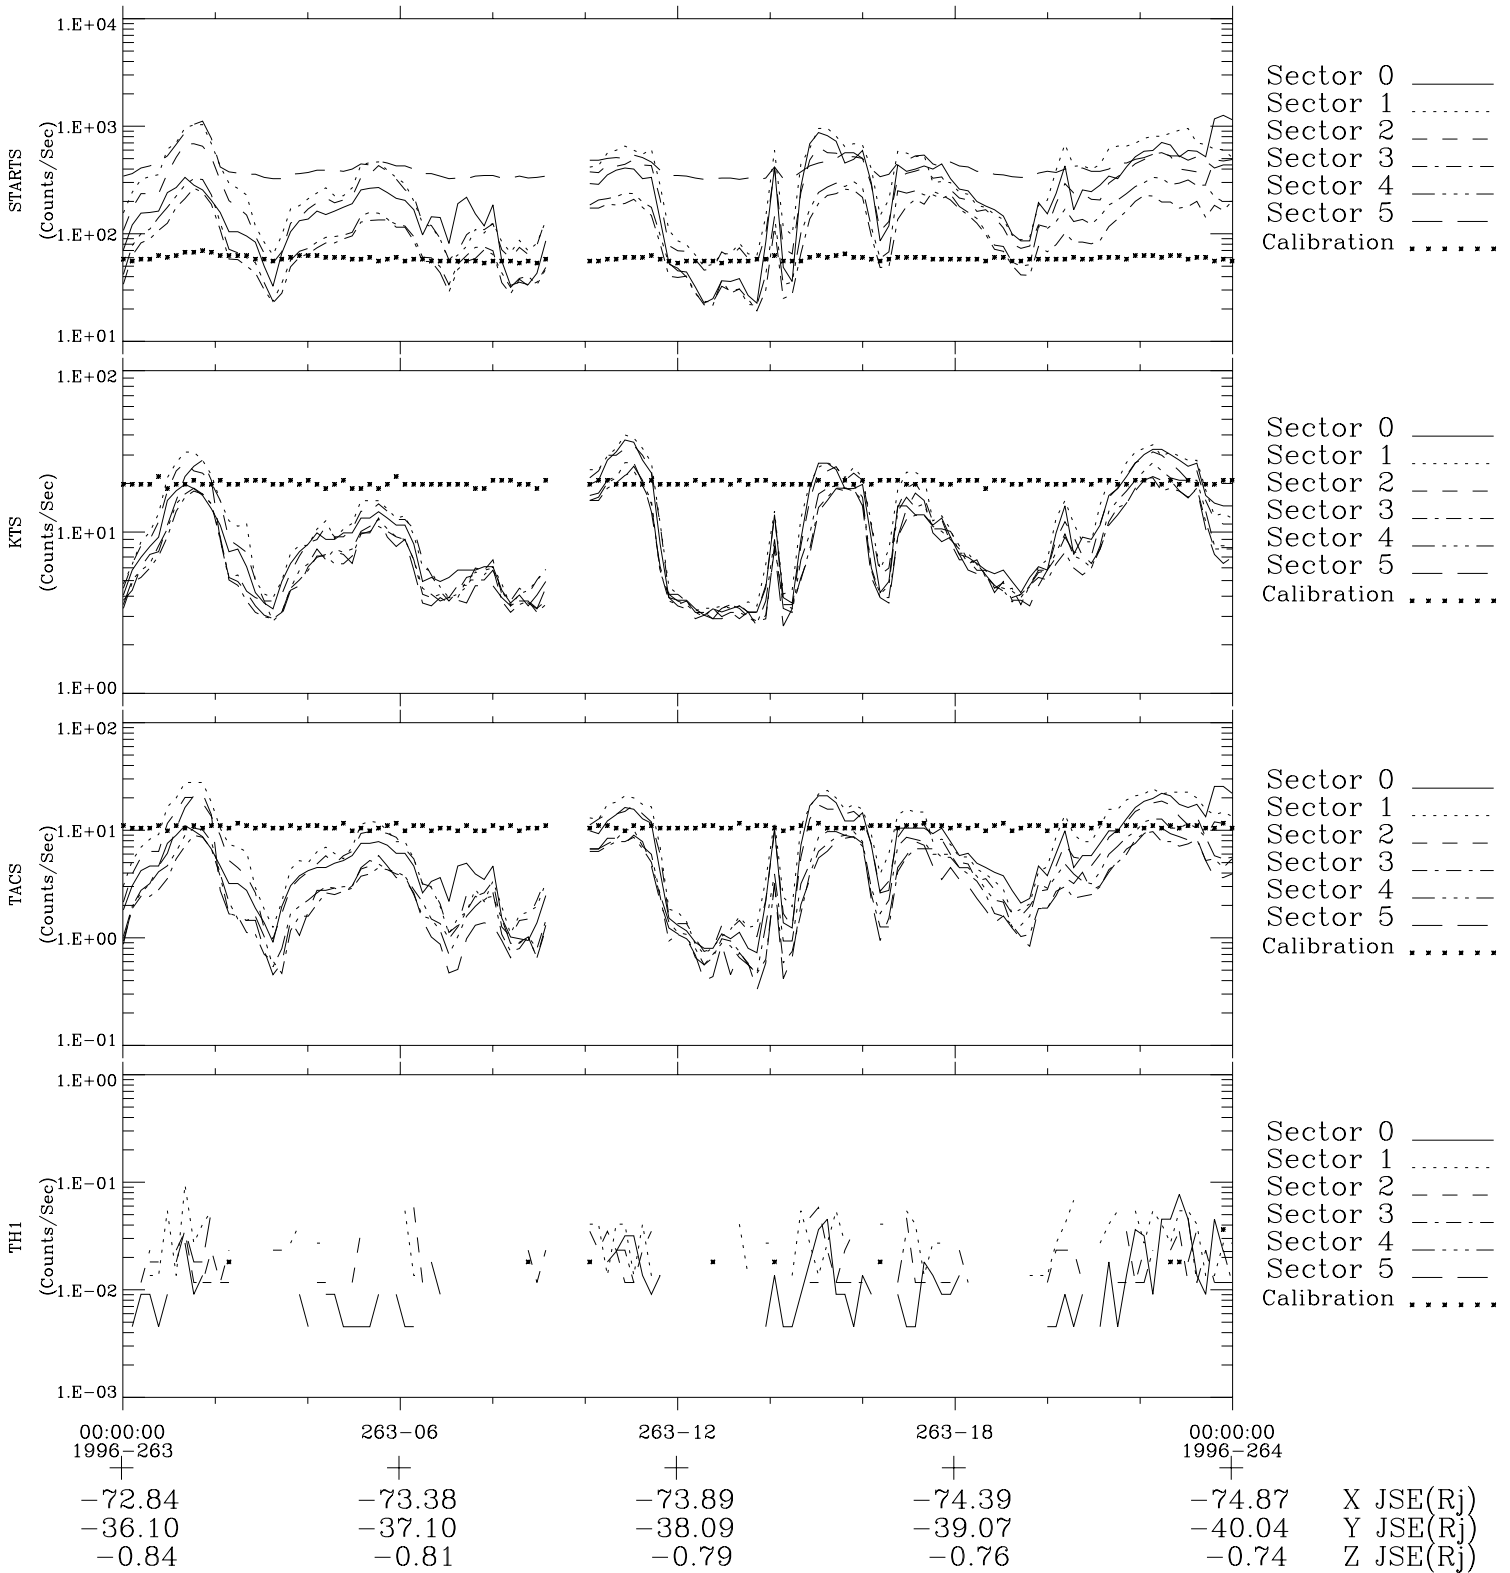

Galileo EPD Real-Time Six-Sector 96263

Software Version: RTLINE_R6 V 1.20
Data Production: 06-03-00
Plot Production: Fri Sep 14 14:22:27 2001

◇ = Jupiter look direction
□ = Corotation look direction