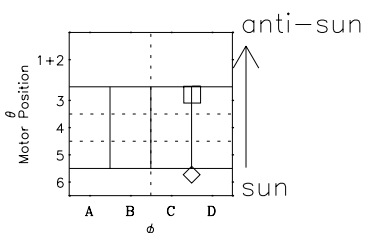

Galileo EPD Real-Time Six-Sector 96263

Software Version: RTLINE_R6 V 1.20
Data Production: 06-03-00
Plot Production: Fri Sep 14 14:22:27 2001

◇ = Jupiter look direction
□ = Corotation look direction