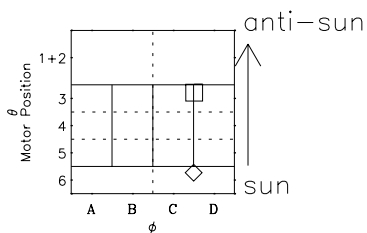

Galileo EPD Real-Time Six-Sector 96263

Software Version: RTLINE_R6 V 1.20
Data Production: 06-03-00
Plot Production: Fri Sep 14 14:22:25 2001

◇ = Jupiter look direction
□ = Corotation look direction