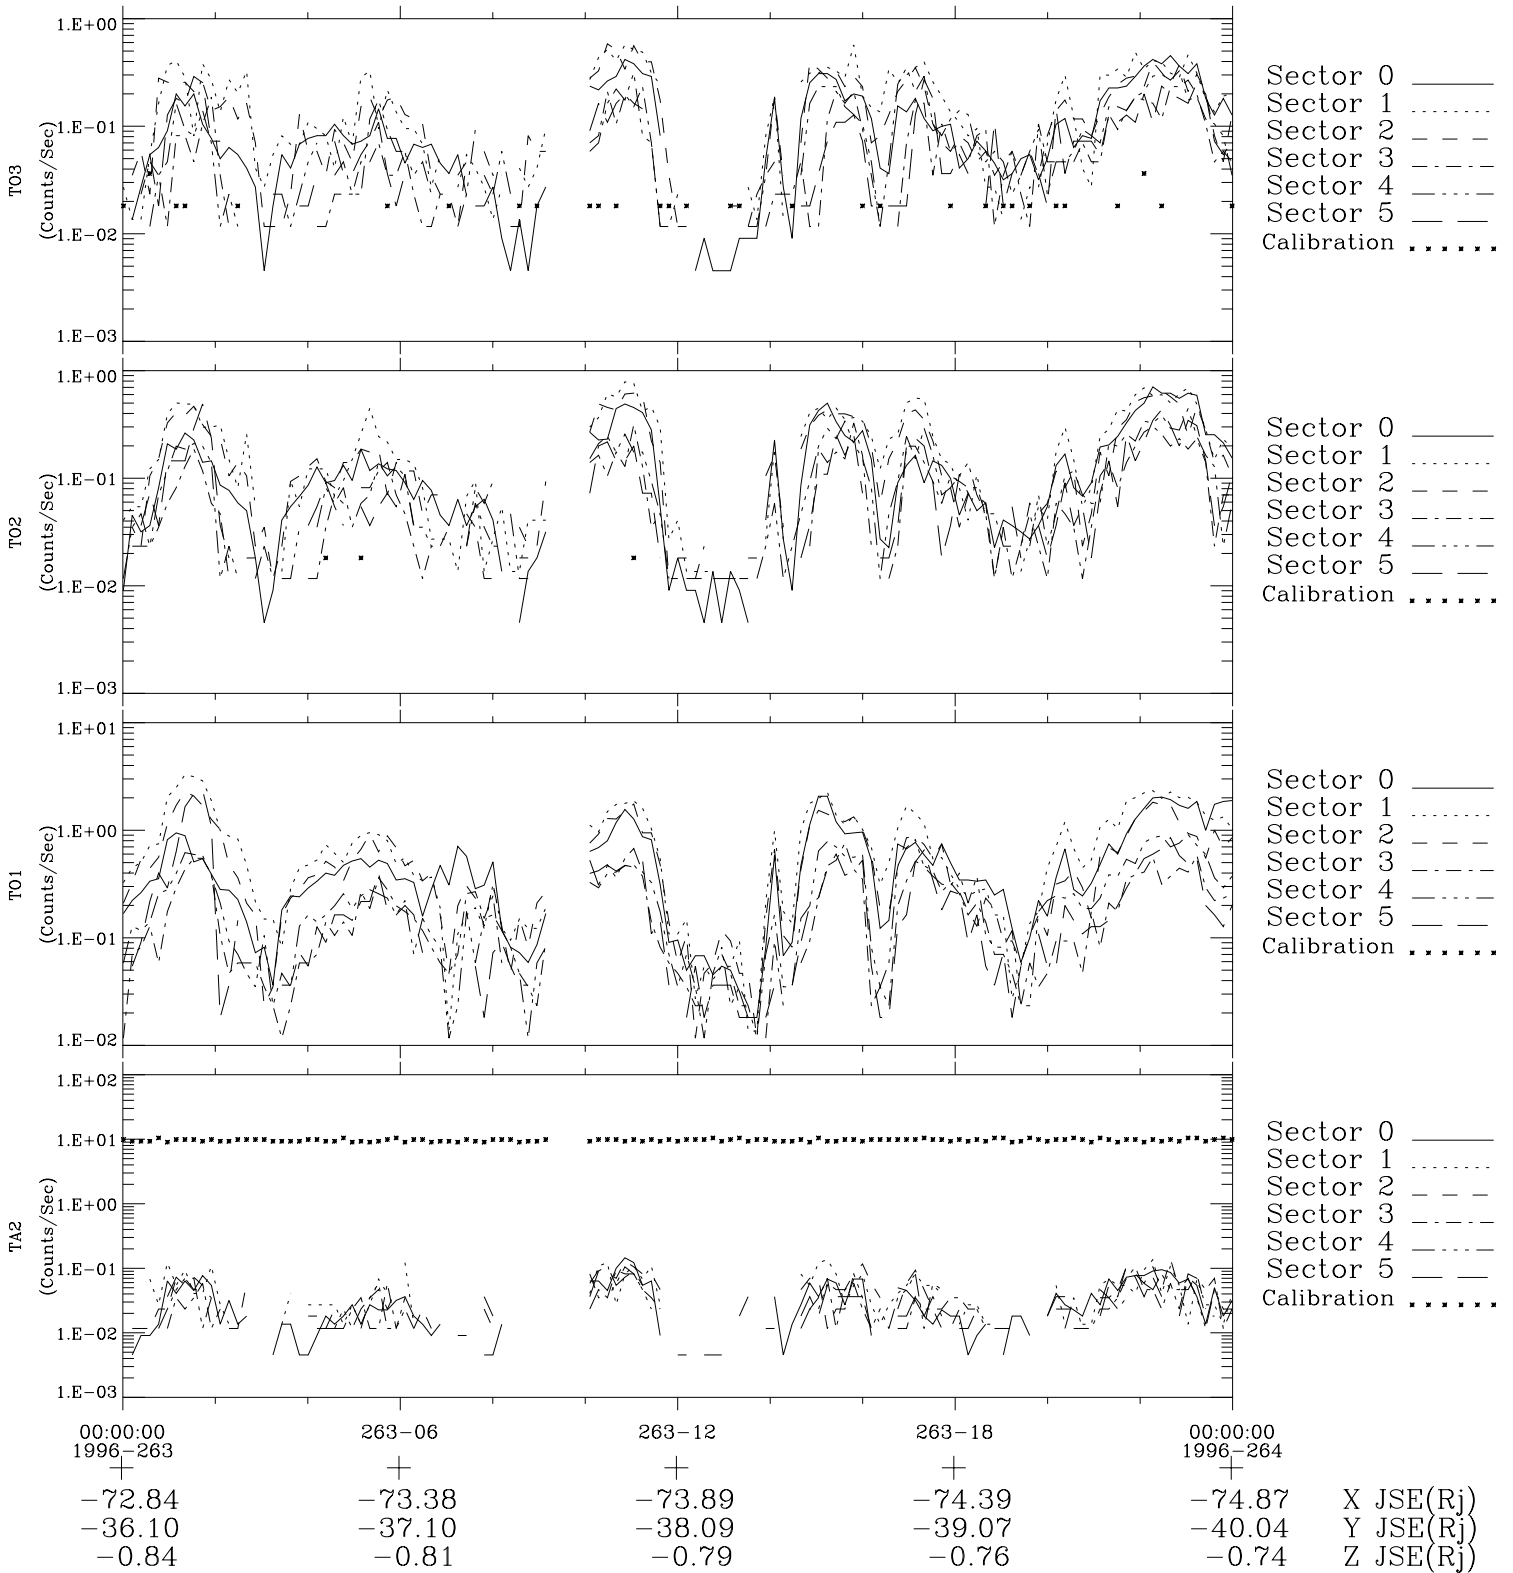

Galileo EPD Real-Time Six-Sector 96263

Software Version: RTLINE_R6 V 1.20
Data Production: 06-03-00
Plot Production: Fri Sep 14 14:22:25 2001

◇ = Jupiter look direction
□ = Corotation look direction