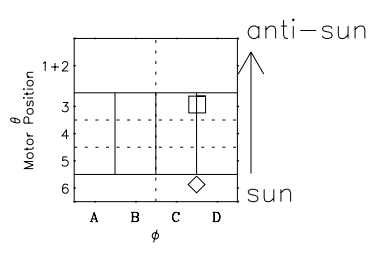

# Galileo EPD Real Time Omni Spectrum 96261

Software Version: RTSPEC\_OMNI V 1.20  
 Data Production: 06-03-00  
 Plot Production: Fri Sep 14 13:52:14 2001  
 Color File: wondr3  
 Geofactor File: 1.1

◇ = Jupiter look direction  
 □ = Corotation look direction