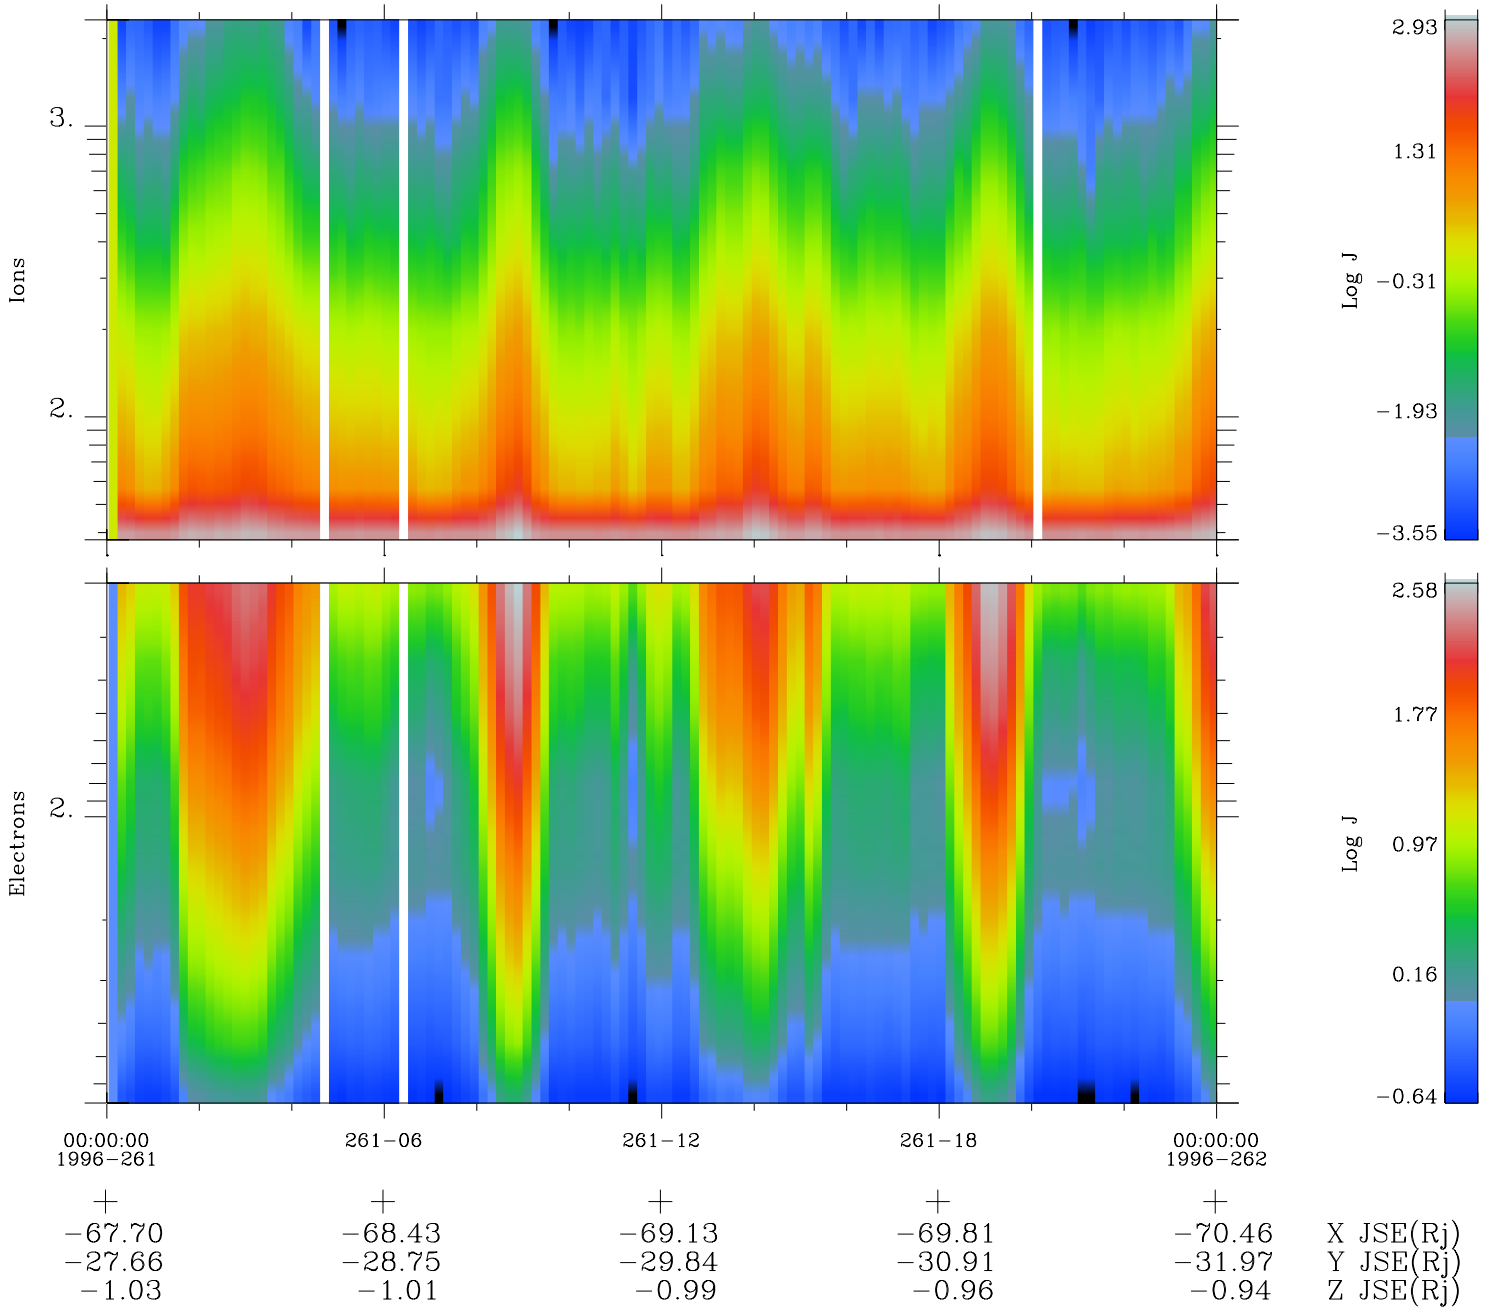

# Galileo EPD Real Time Omni Spectrum 96261

Software Version: RTSPEC\_OMNI V 1.20  
 Data Production: 06-03-00  
 Plot Production: Fri Sep 14 13:52:14 2001  
 Color File: wondr3  
 Geofactor File: 1.1

◇ = Jupiter look direction  
 □ = Corotation look direction