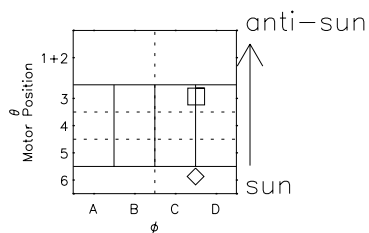

Galileo EPD Real Time R6 Electrons Spectra 96261

Software Version: RTSPEC_R6 V 1.20
 Data Production: 06-03-00
 Plot Production: Fri Sep 14 13:52:03 2001
 Color File: wondr3
 Geofactor File: 1.1

◇ = Jupiter look direction
 □ = Corotation look direction