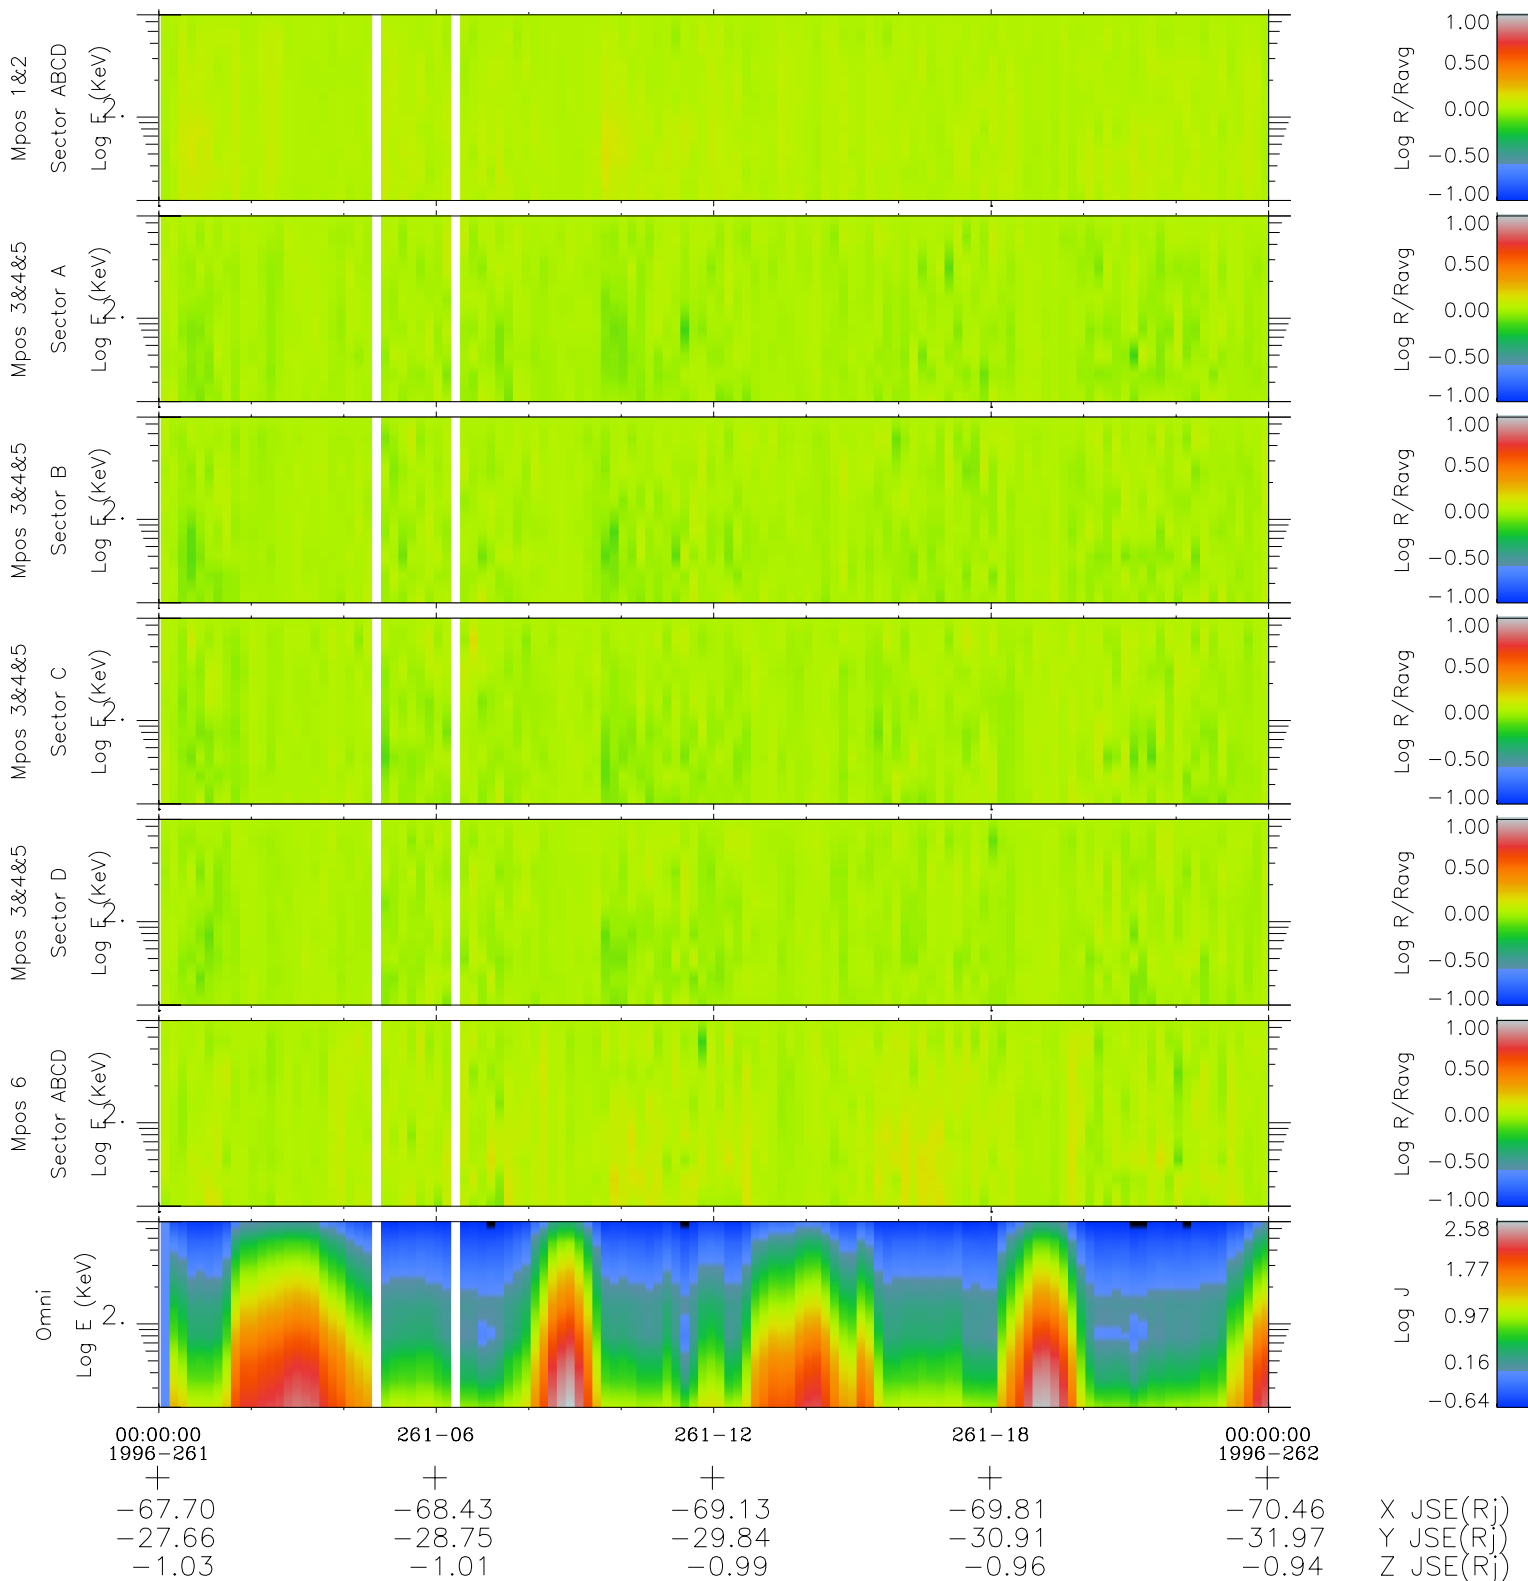

Galileo EPD Real Time R6 Electrons Spectra 96261

Software Version: RTSPEC_R6 V 1.20
 Data Production: 06-03-00
 Plot Production: Fri Sep 14 13:52:03 2001
 Color File: wondr3
 Geofactor File: 1.1

◇ = Jupiter look direction
 □ = Corotation look direction