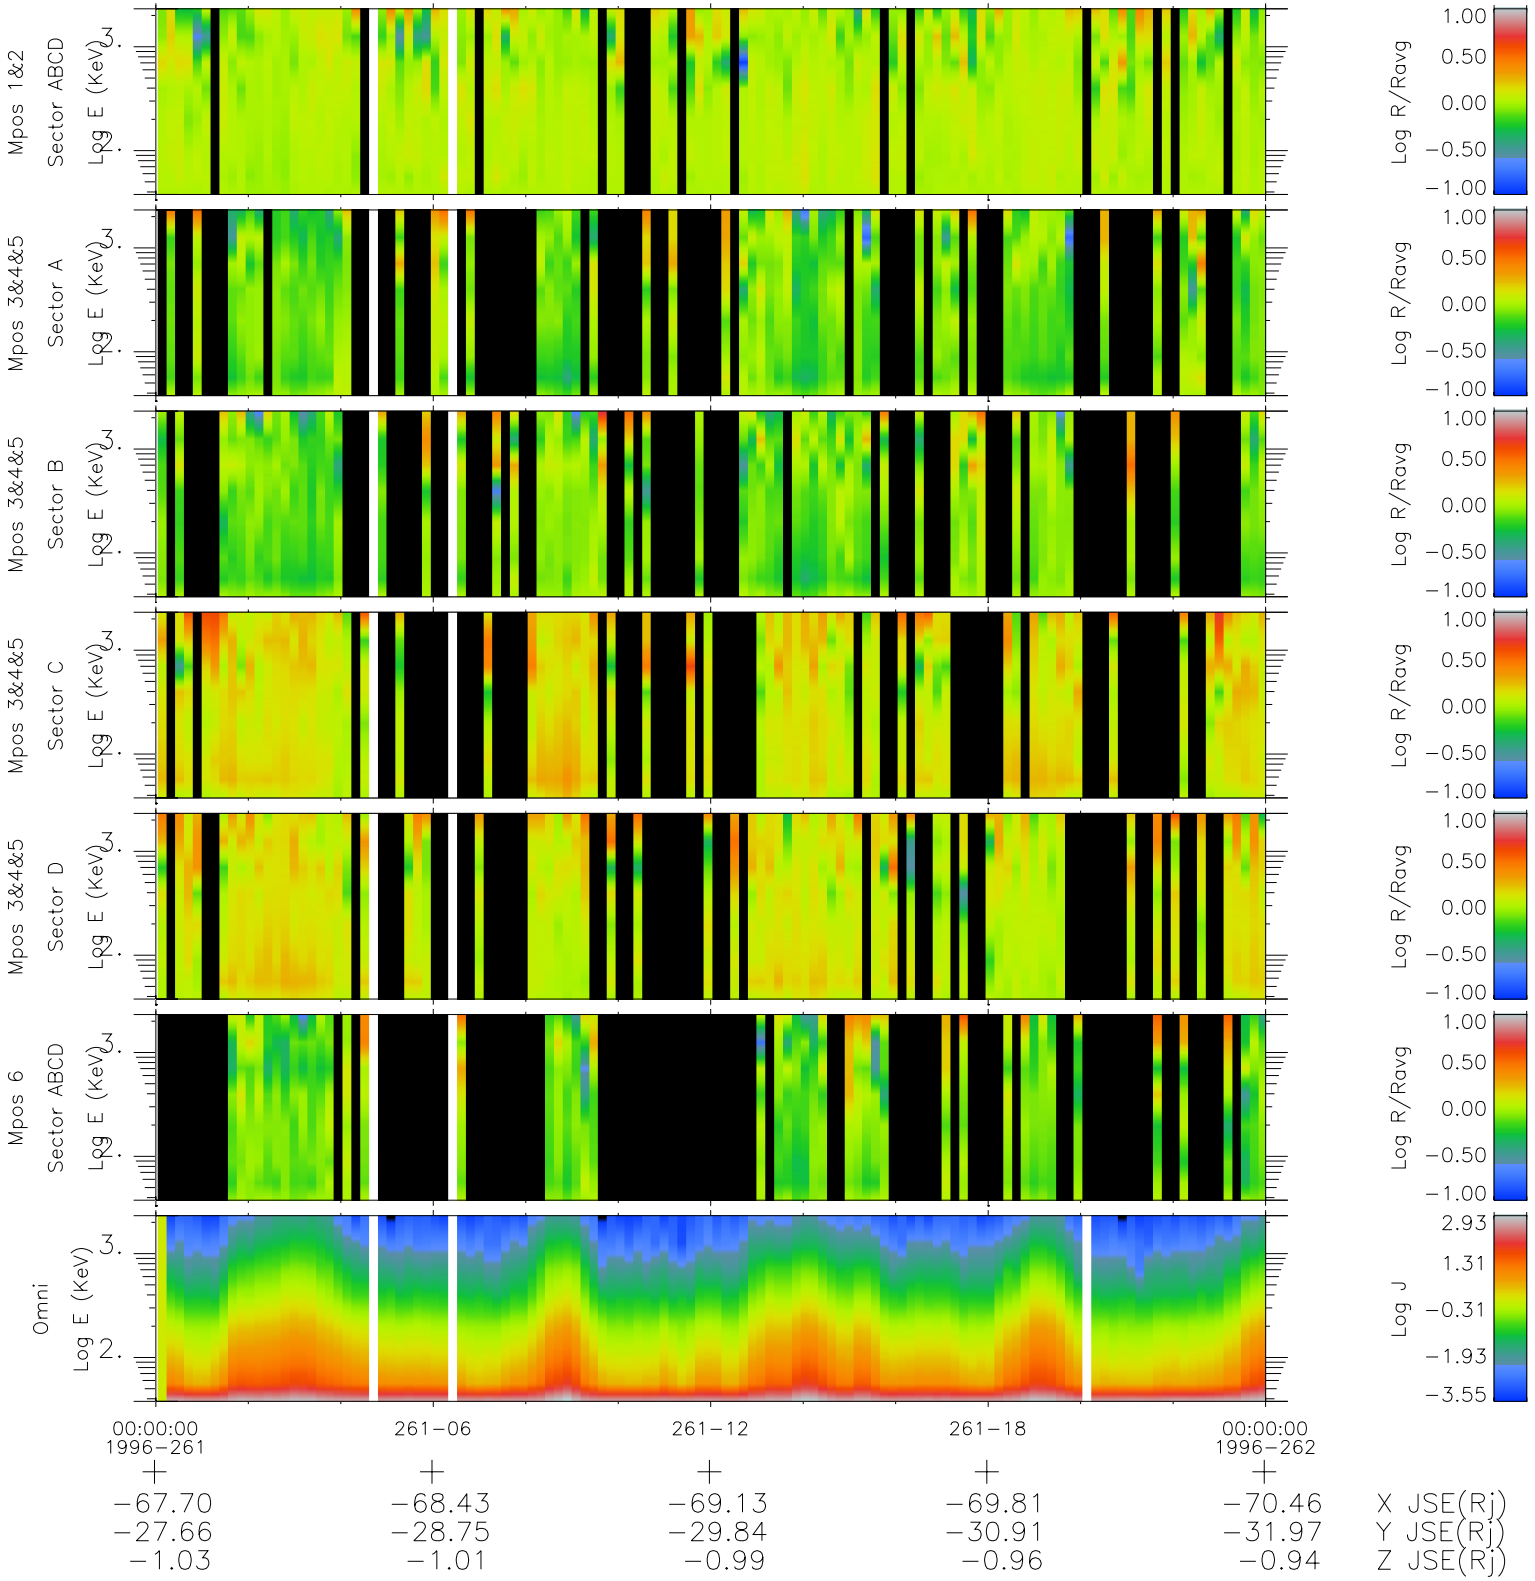

# Galileo EPD Real Time R6 Ions Spectra 96261

Software Version: RTSPEC\_R6 V 1.20  
 Data Production: 06-03-00  
 Plot Production: Fri Sep 14 13:51:49 2001  
 Color File: wondr3  
 Geofactor File: 1.1

◇ = Jupiter look direction  
 □ = Corotation look direction