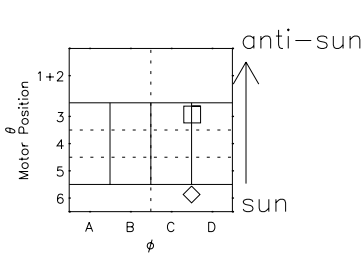

# Galileo EPD Real Time R6 Ions Spectra 96261

Software Version: RTSPEC\_R6 V 1.20  
 Data Production: 06-03-00  
 Plot Production: Fri Sep 14 13:51:49 2001  
 Color File: wondr3  
 Geofactor File: 1.1

◇ = Jupiter look direction  
 □ = Corotation look direction