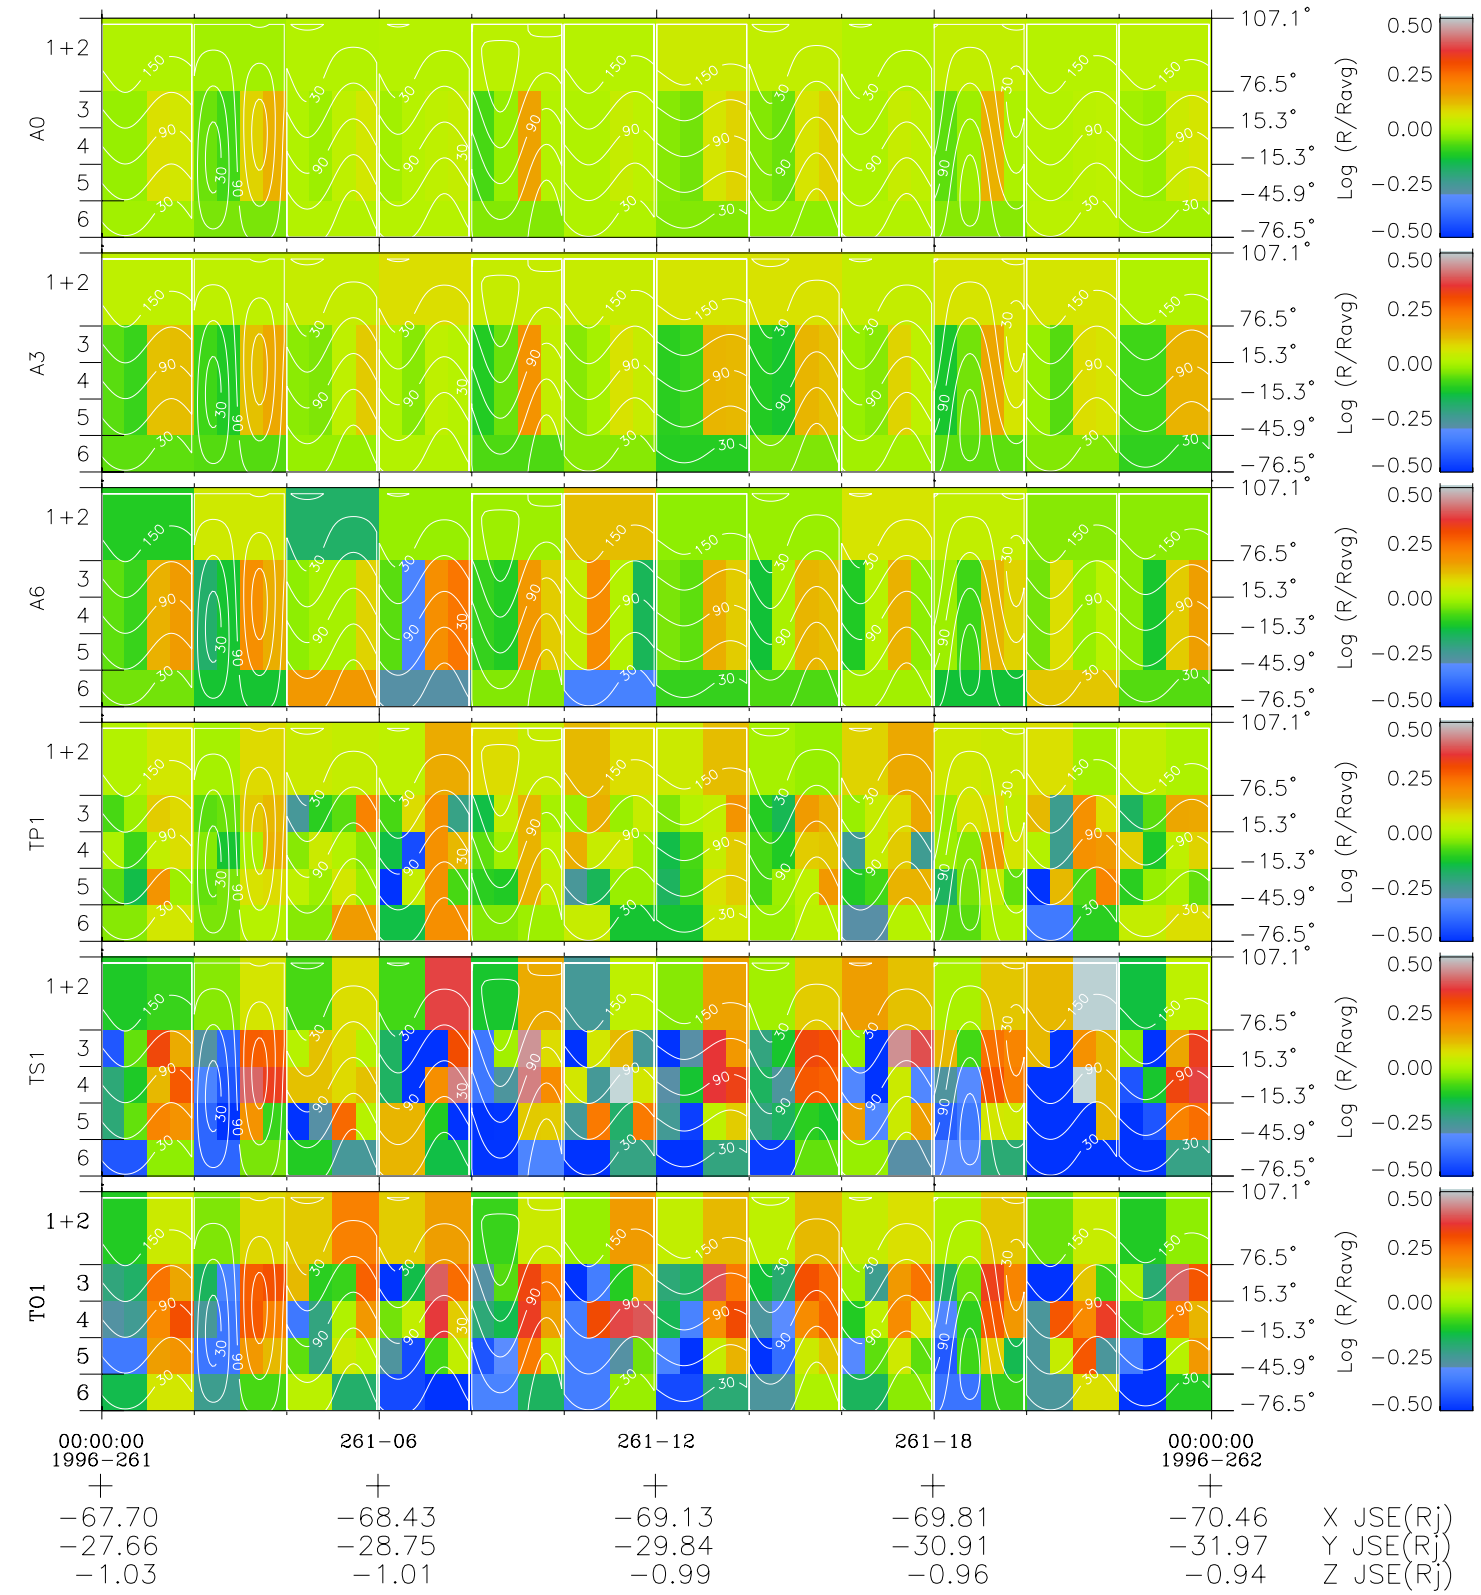

Galileo EPD Real Time All-Sky Anisotropies 96261

Software Version: RTSKY_MEAN V 1.20
Data Production: 06-03-00
Plot Production: Fri Sep 14 13:52:31 2001
Color File: wondr3
Geofactor File: 1.1

- ◇ = Jupiter look direction
- = Corotation look direction