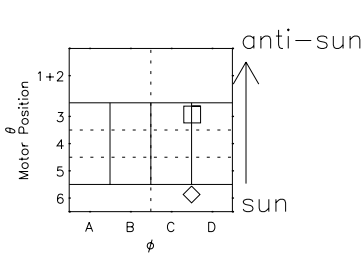

Galileo EPD Real Time All-Sky Anisotropies 96261

Software Version: RTSKY_MEAN V 1.20
Data Production: 06-03-00
Plot Production: Fri Sep 14 13:52:31 2001
Color File: wondr3
Geofactor File: 1.1

- ◇ = Jupiter look direction
- = Corotation look direction