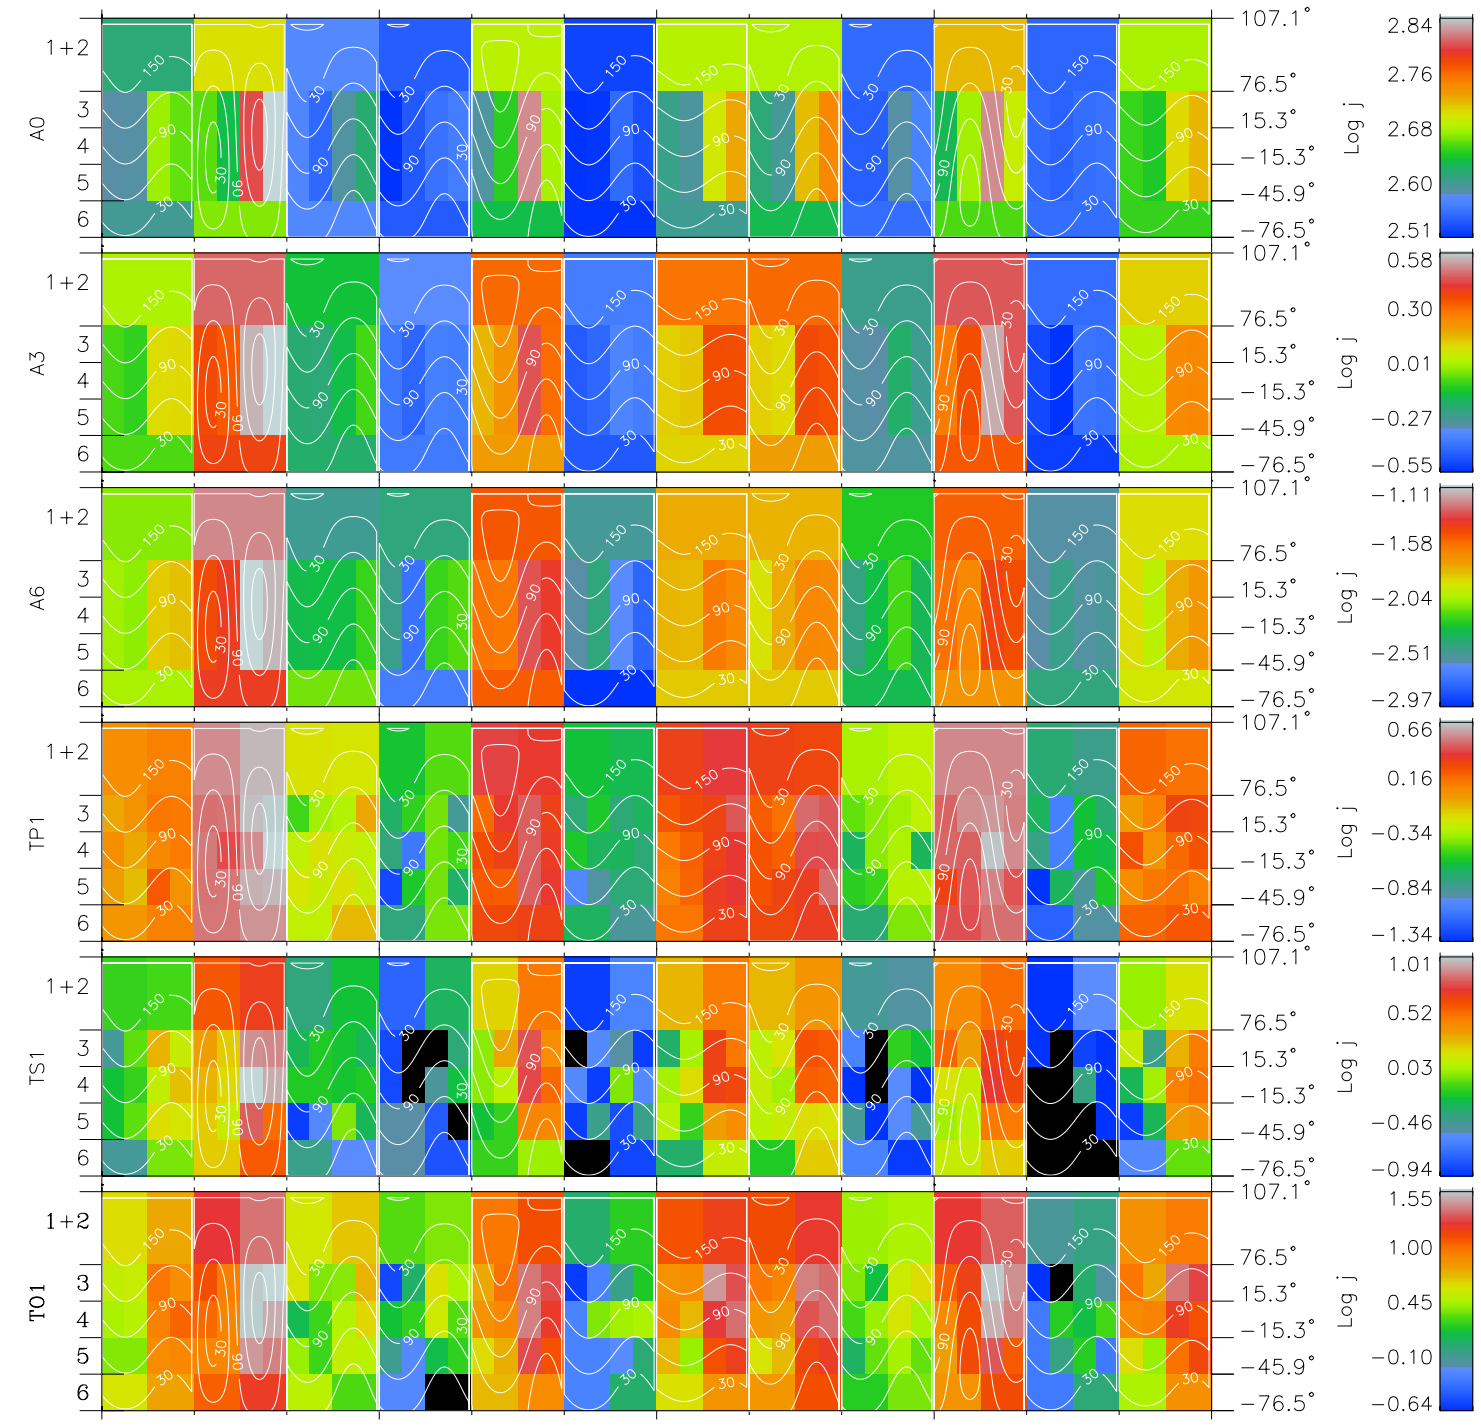

Galileo EPD Real Time All-Sky Anisotropies 96261

Software Version: RTSKY_FLUX V 1.20
Data Production: 06-03-00
Plot Production: Fri Sep 14 13:52:57 2001
Color File: wondr3
Geofactor File: 1.1

00:00:00 1996-261	261-06	261-12	261-18	00:00:00 1996-262	
+	+	+	+	+	X JSE(R _j)
-67.70	-68.43	-69.13	-69.81	-70.46	Y JSE(R _j)
-27.66	-28.75	-29.84	-30.91	-31.97	Z JSE(R _j)
-1.03	-1.01	-0.99	-0.96	-0.94	

- ◇ = Jupiter look direction
- = Corotation look direction