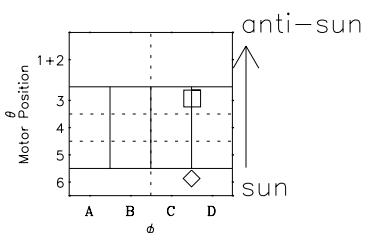

Galileo EPD Real-Time Six-Sector 96261

Software Version: RTLINE_R6 V 1.20
Data Production: 06-03-00
Plot Production: Fri Sep 14 13:56:18 2001

◇ = Jupiter look direction
□ = Corotation look direction