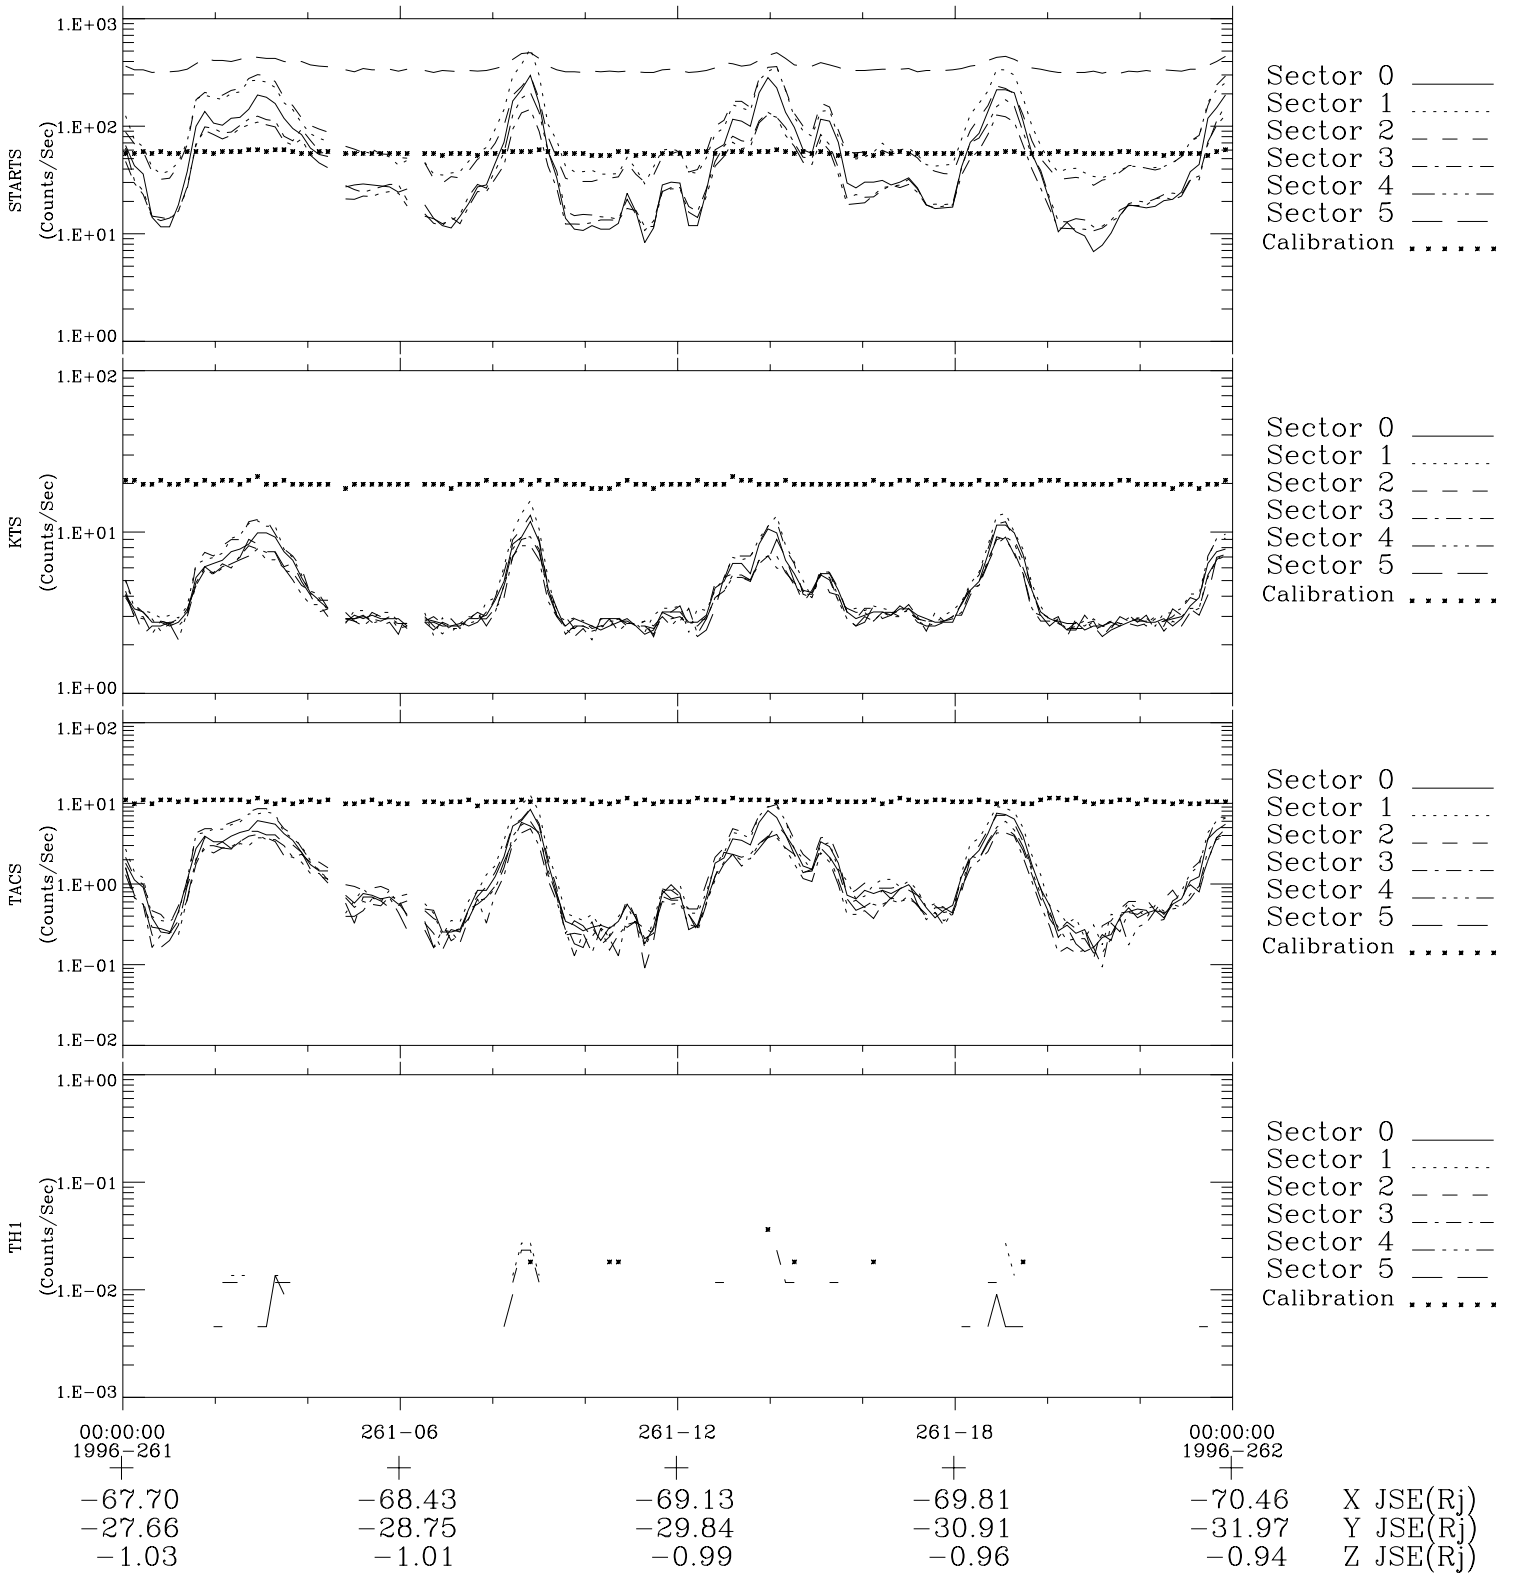

Galileo EPD Real-Time Six-Sector 96261

Software Version: RTLINE_R6 V 1.20
Data Production: 06-03-00
Plot Production: Fri Sep 14 13:56:18 2001

◇ = Jupiter look direction
□ = Corotation look direction