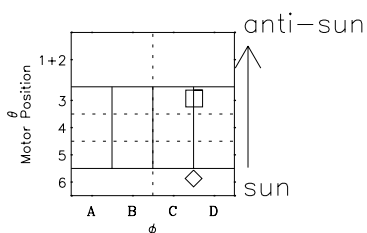

# Galileo EPD Real-Time Six-Sector 96261

Software Version: RTLINE\_R6 V 1.20  
Data Production: 06-03-00  
Plot Production: Fri Sep 14 13:56:17 2001

◇ = Jupiter look direction  
□ = Corotation look direction