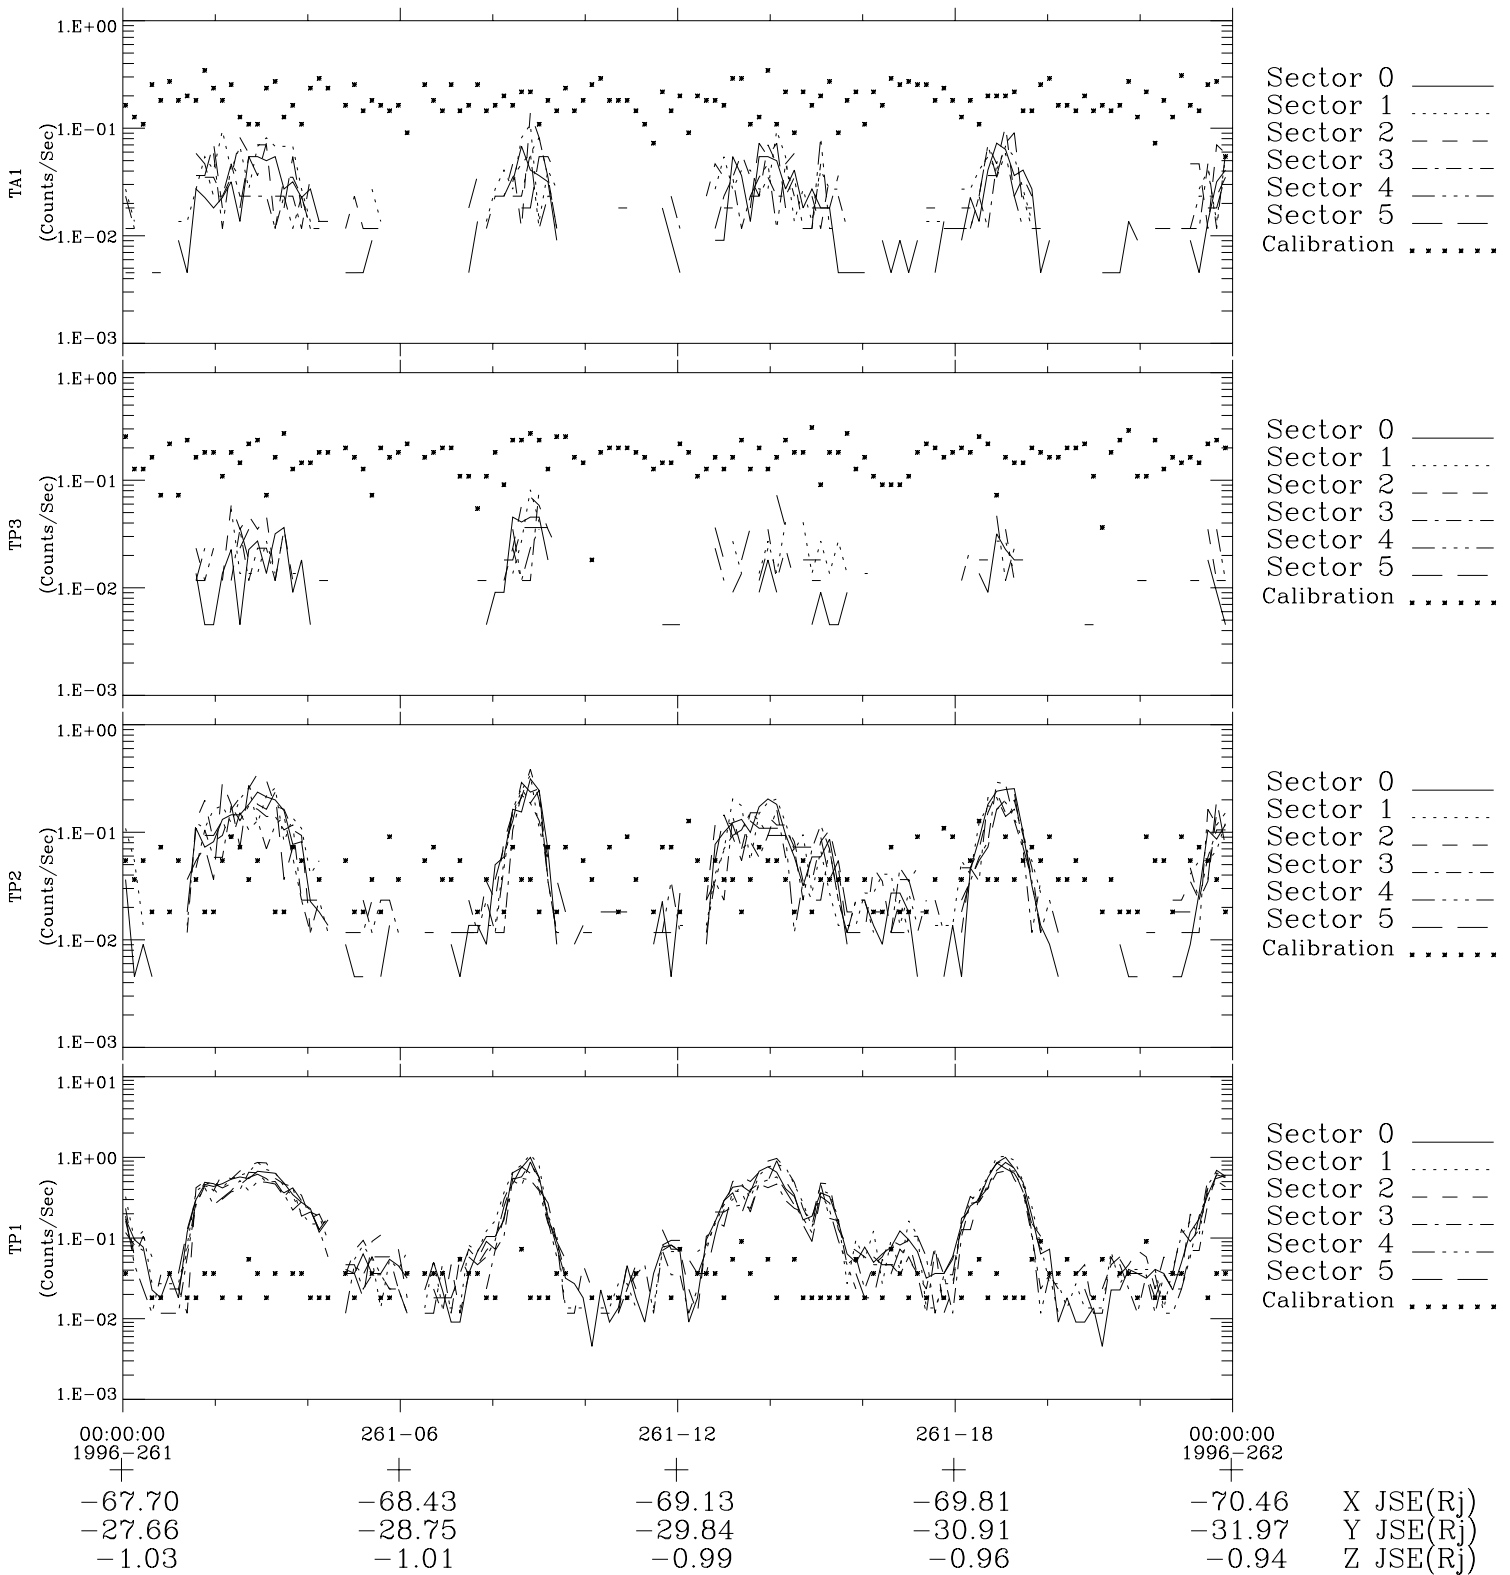

Galileo EPD Real-Time Six-Sector 96261

Software Version: RTLINE_R6 V 1.20
Data Production: 06-03-00
Plot Production: Fri Sep 14 13:56:15 2001

◇ = Jupiter look direction
□ = Corotation look direction