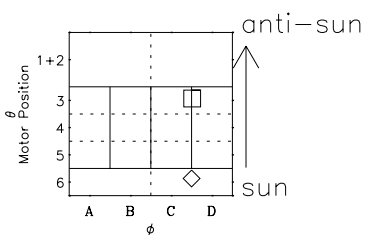

Galileo EPD Real-Time Six-Sector 96261

Software Version: RTLINE_R6 V 1.20
Data Production: 06-03-00
Plot Production: Fri Sep 14 13:56:15 2001

◇ = Jupiter look direction
□ = Corotation look direction