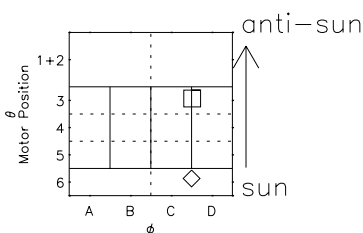

# Galileo EPD Real Elevation Anisotropies 96261

Software Version: RTELEV\_MEAN V 1.20  
 Data Production: 06-03-00  
 Plot Production: Fri Sep 14 13:54:01 2001  
 Color File: wondr3  
 Geofactor File: 1.1

◇ = Jupiter look direction  
 □ = Corotation look direction