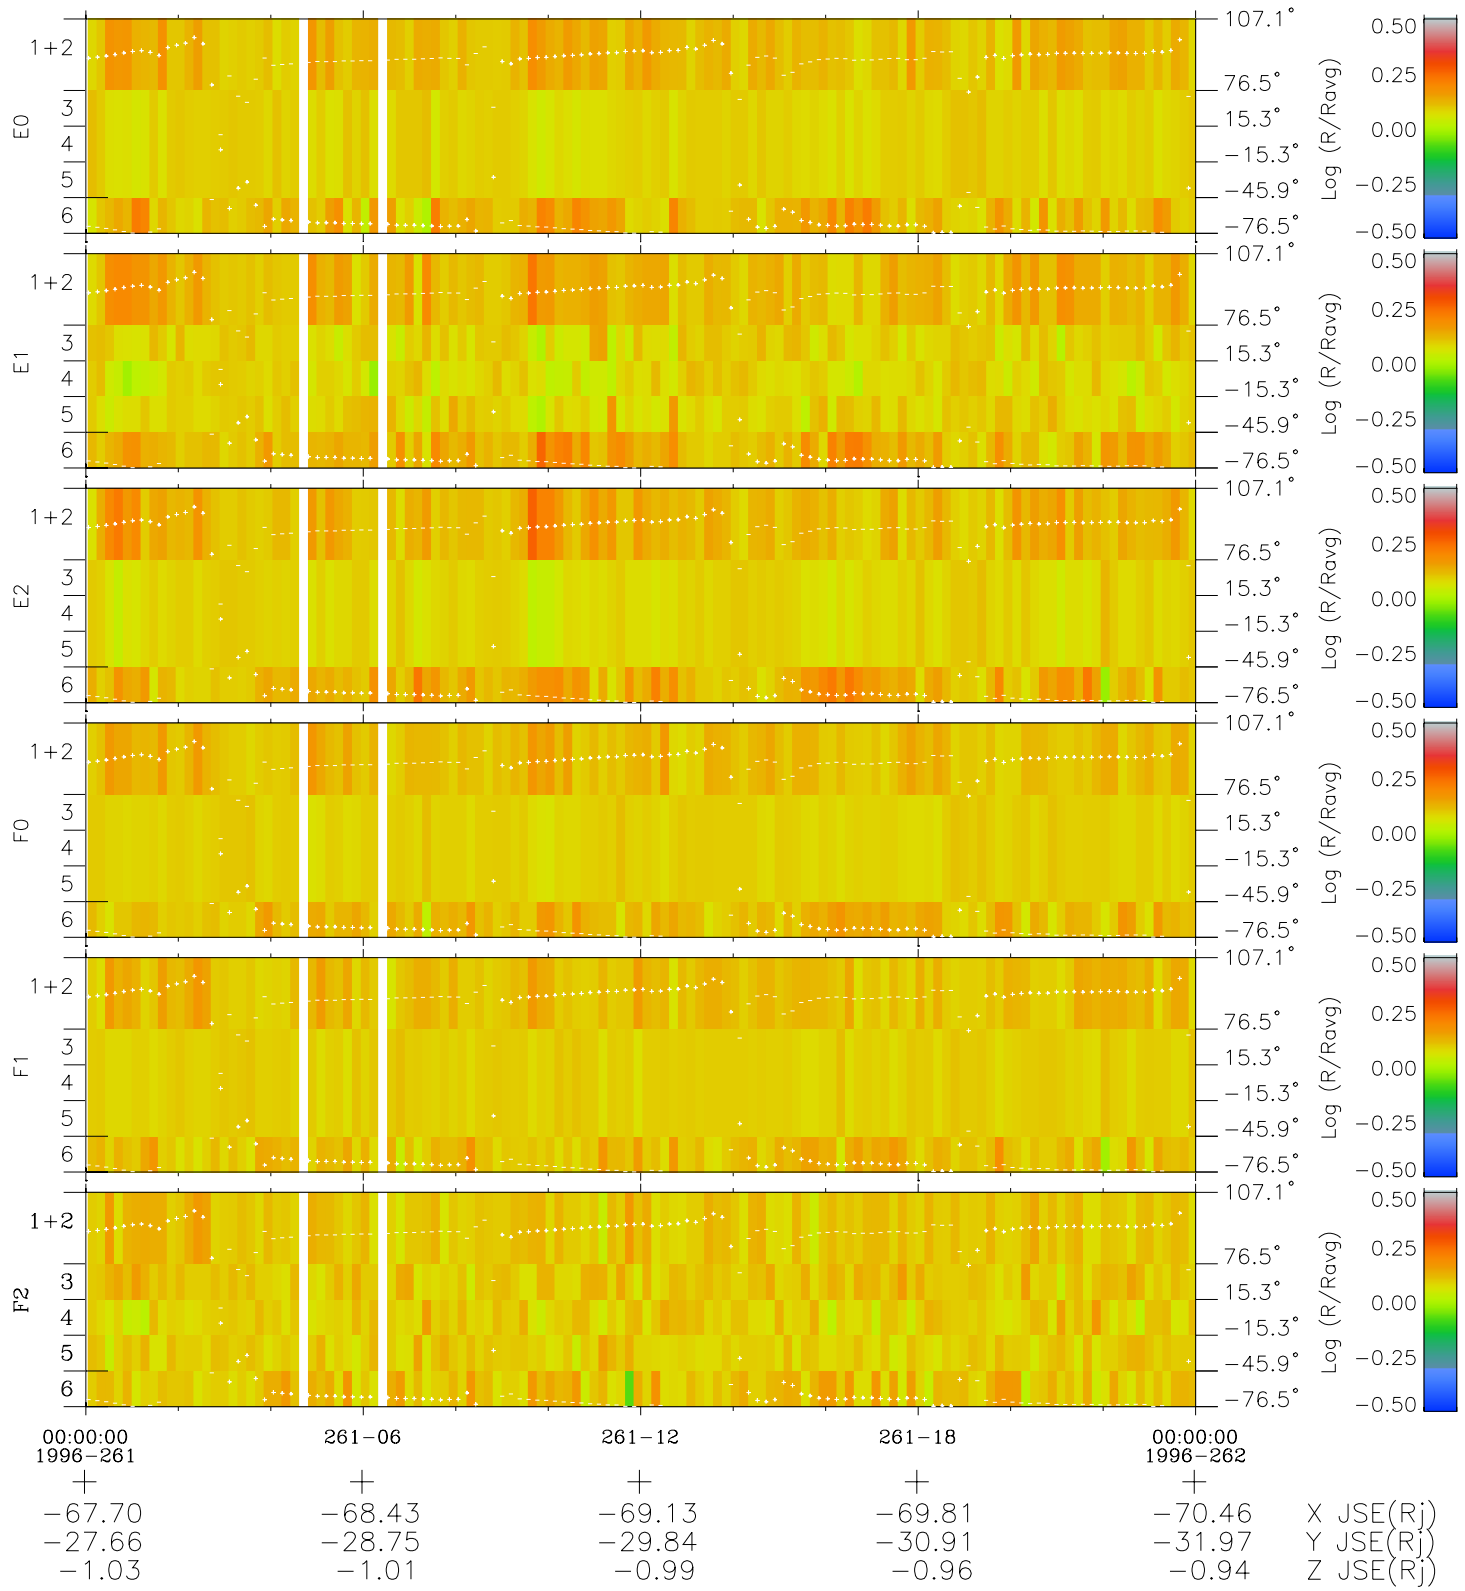

# Galileo EPD Real Elevation Anisotropies 96261

Software Version: RTELEV\_MEAN V 1.20  
 Data Production: 06-03-00  
 Plot Production: Fri Sep 14 13:54:01 2001  
 Color File: wondr3  
 Geofactor File: 1.1

◇ = Jupiter look direction  
 □ = Corotation look direction