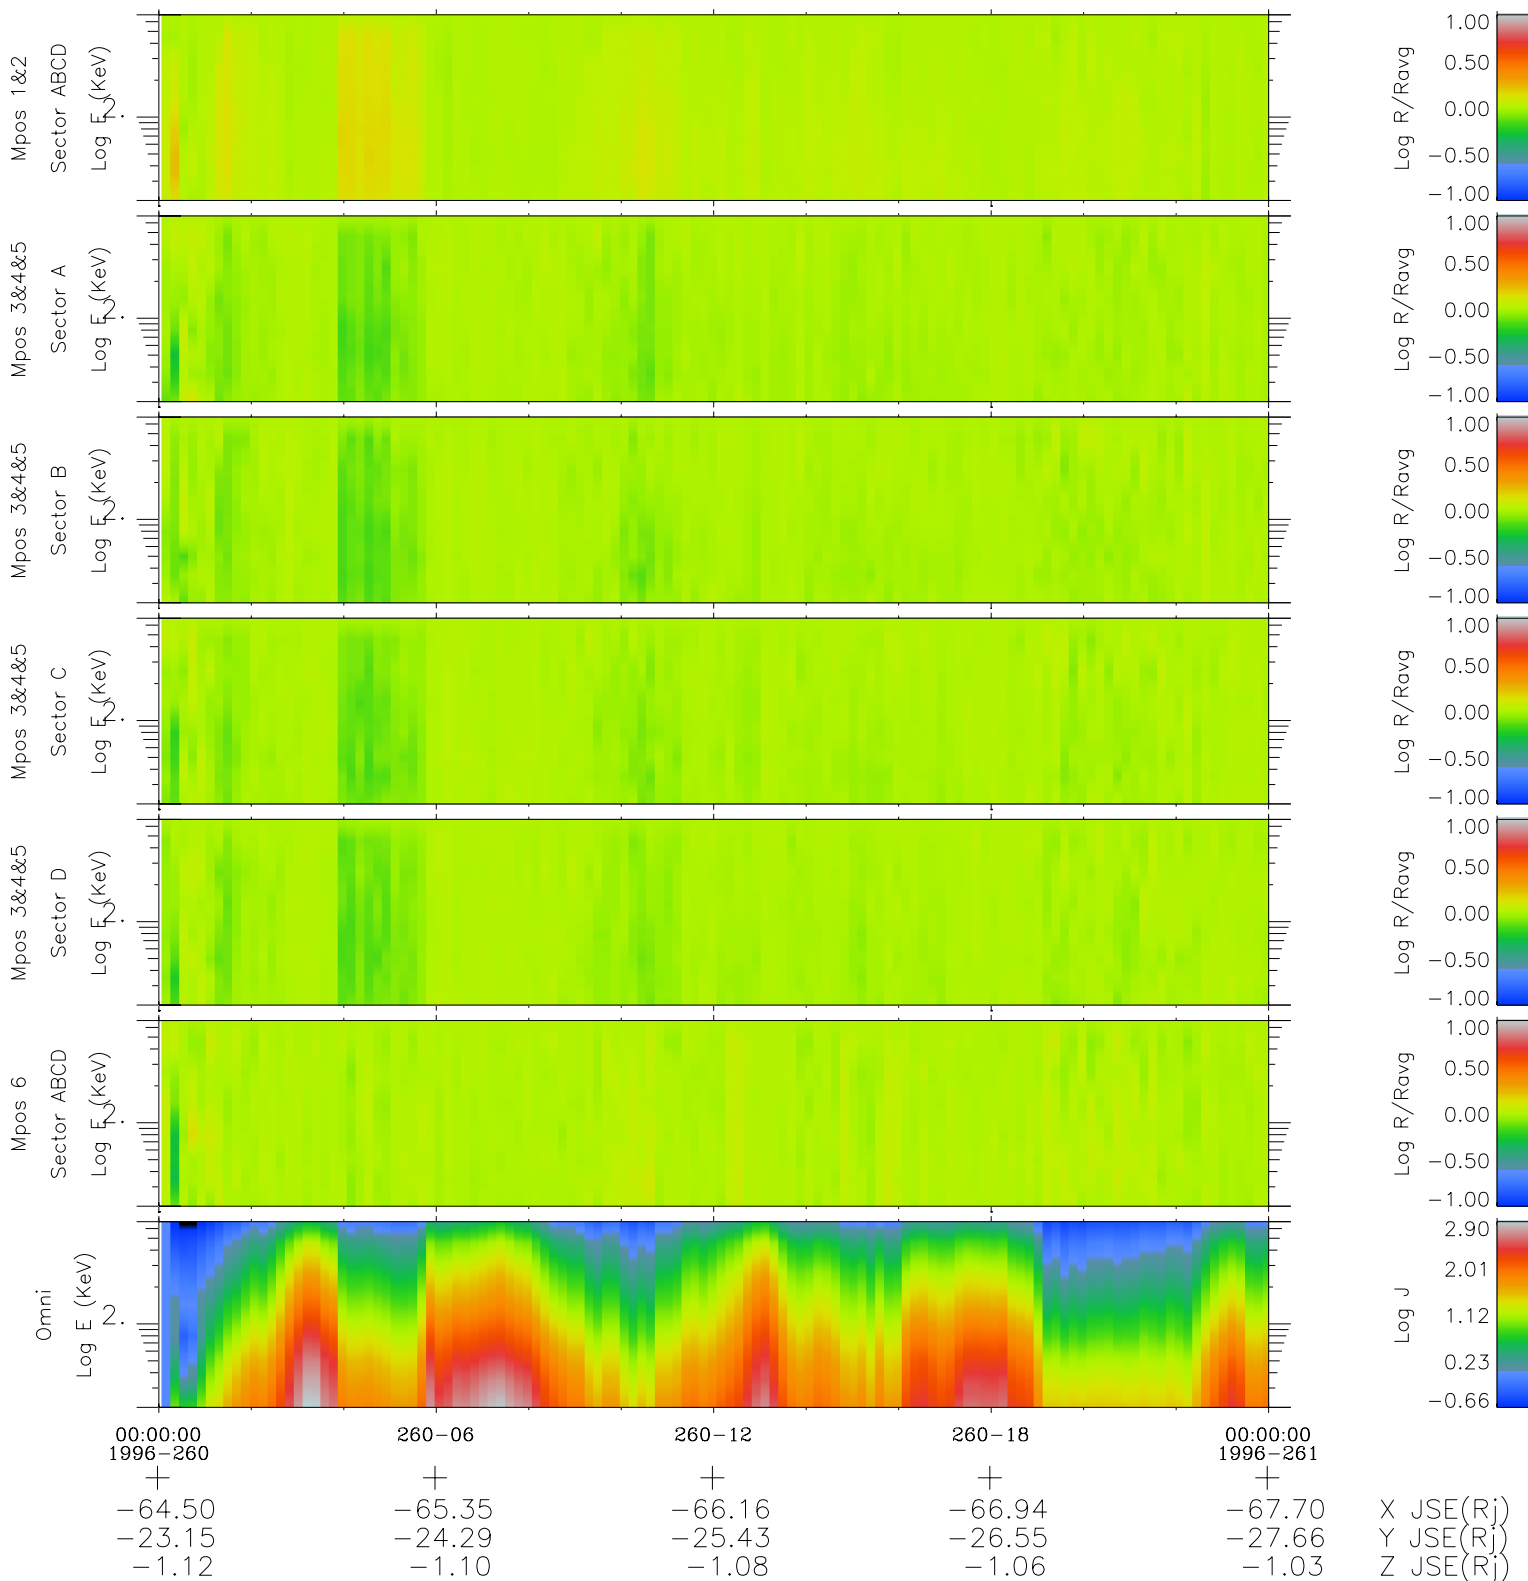

# Galileo EPD Real Time R6 Electrons Spectra 96260

Software Version: RTSPEC\_R6 V 1.20  
 Data Production: 06-03-00  
 Plot Production: Fri Sep 14 13:37:14 2001  
 Color File: wondr3  
 Geofactor File: 1.1

- ◇ = Jupiter look direction
- = Corotation look direction