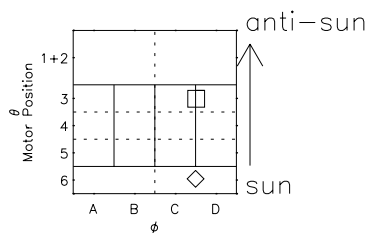

Galileo EPD Real Time R6 Ions Spectra 96260

Software Version: RTSPEC_R6 V 1.20
 Data Production: 06-03-00
 Plot Production: Fri Sep 14 13:37:03 2001
 Color File: wondr3
 Geofactor File: 1.1

- ◇ = Jupiter look direction
- = Corotation look direction