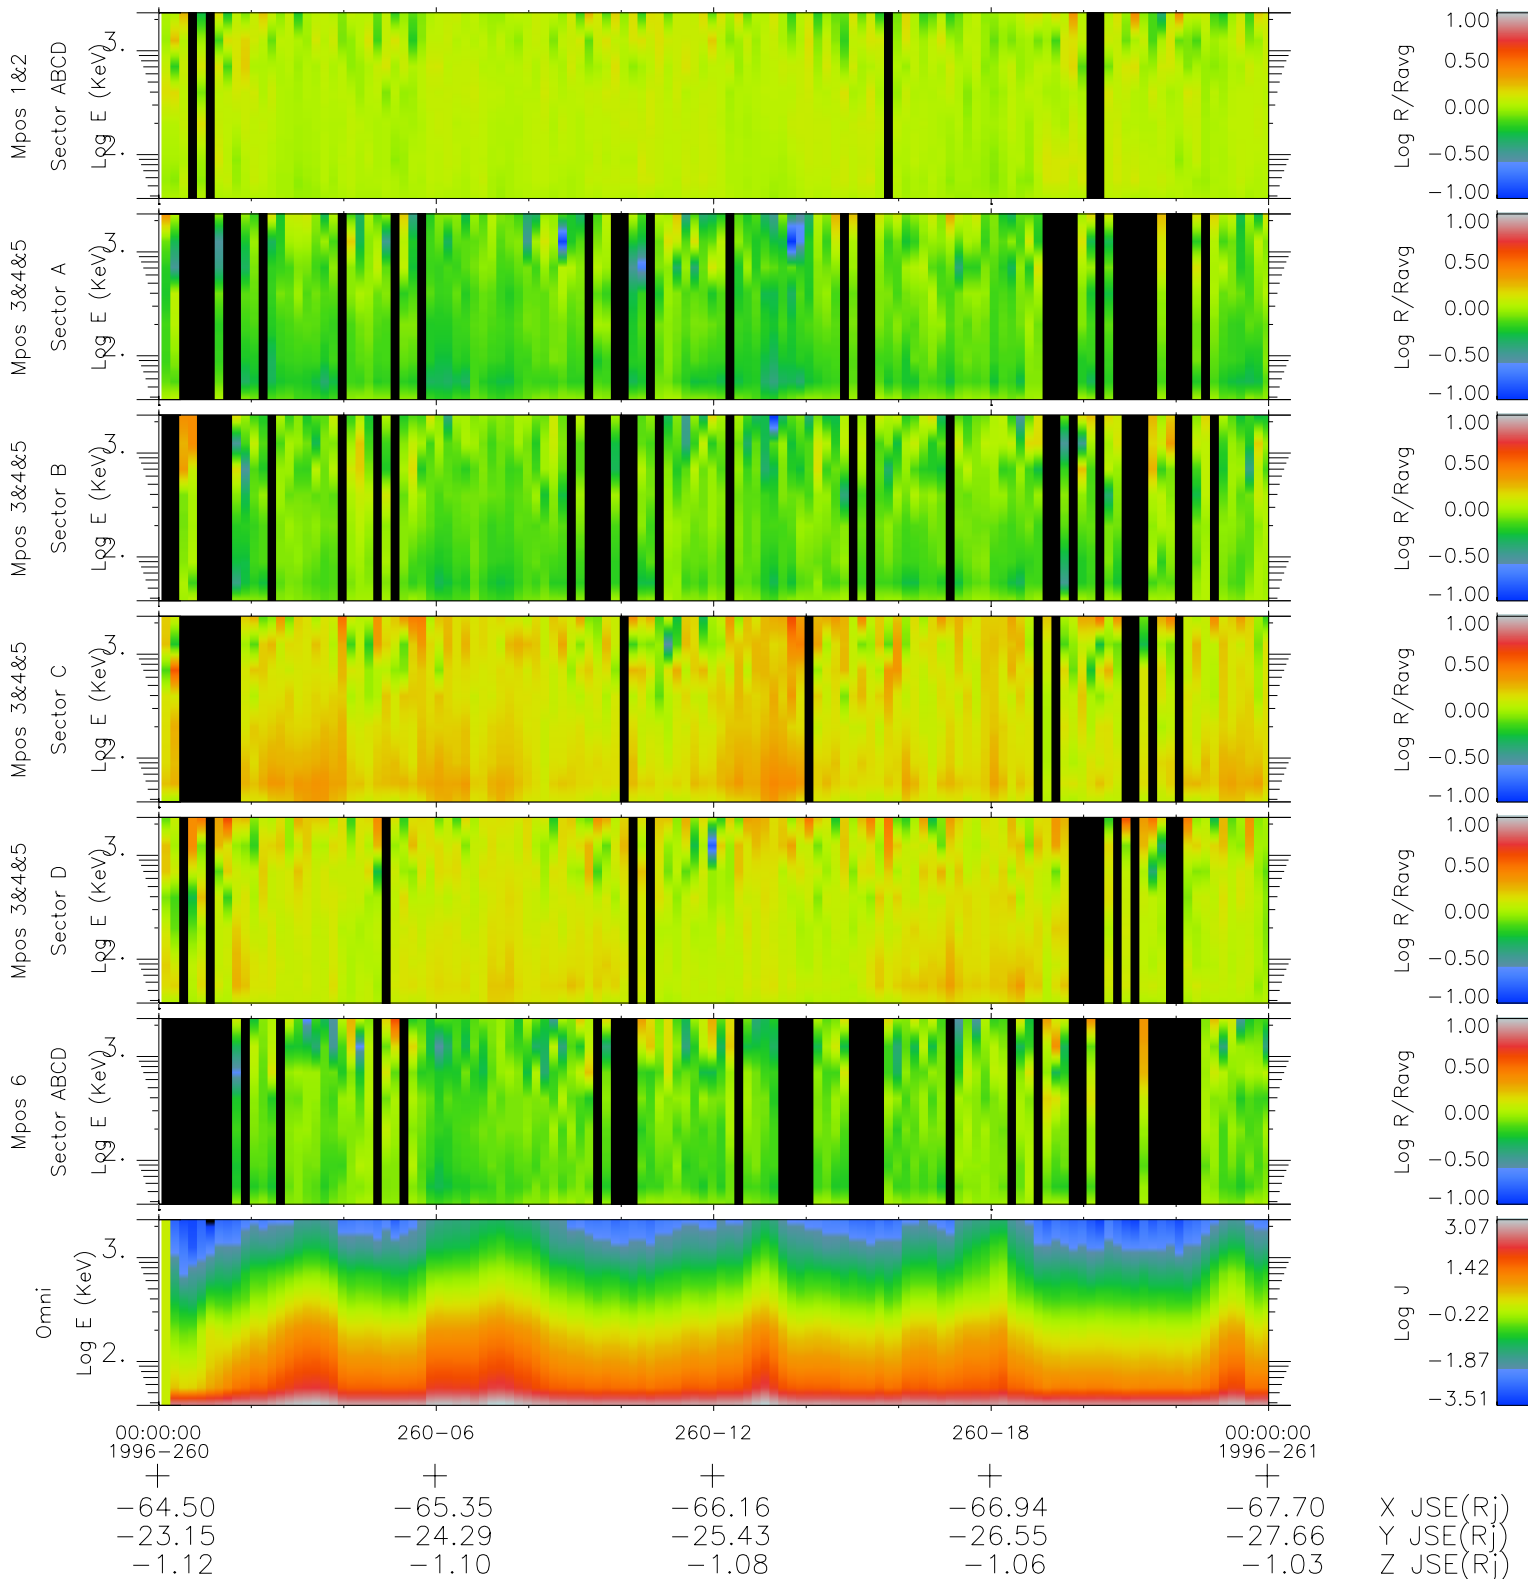

Galileo EPD Real Time R6 Ions Spectra 96260

Software Version: RTSPEC_R6 V 1.20
 Data Production: 06-03-00
 Plot Production: Fri Sep 14 13:37:03 2001
 Color File: wondr3
 Geofactor File: 1.1

- ◇ = Jupiter look direction
- = Corotation look direction