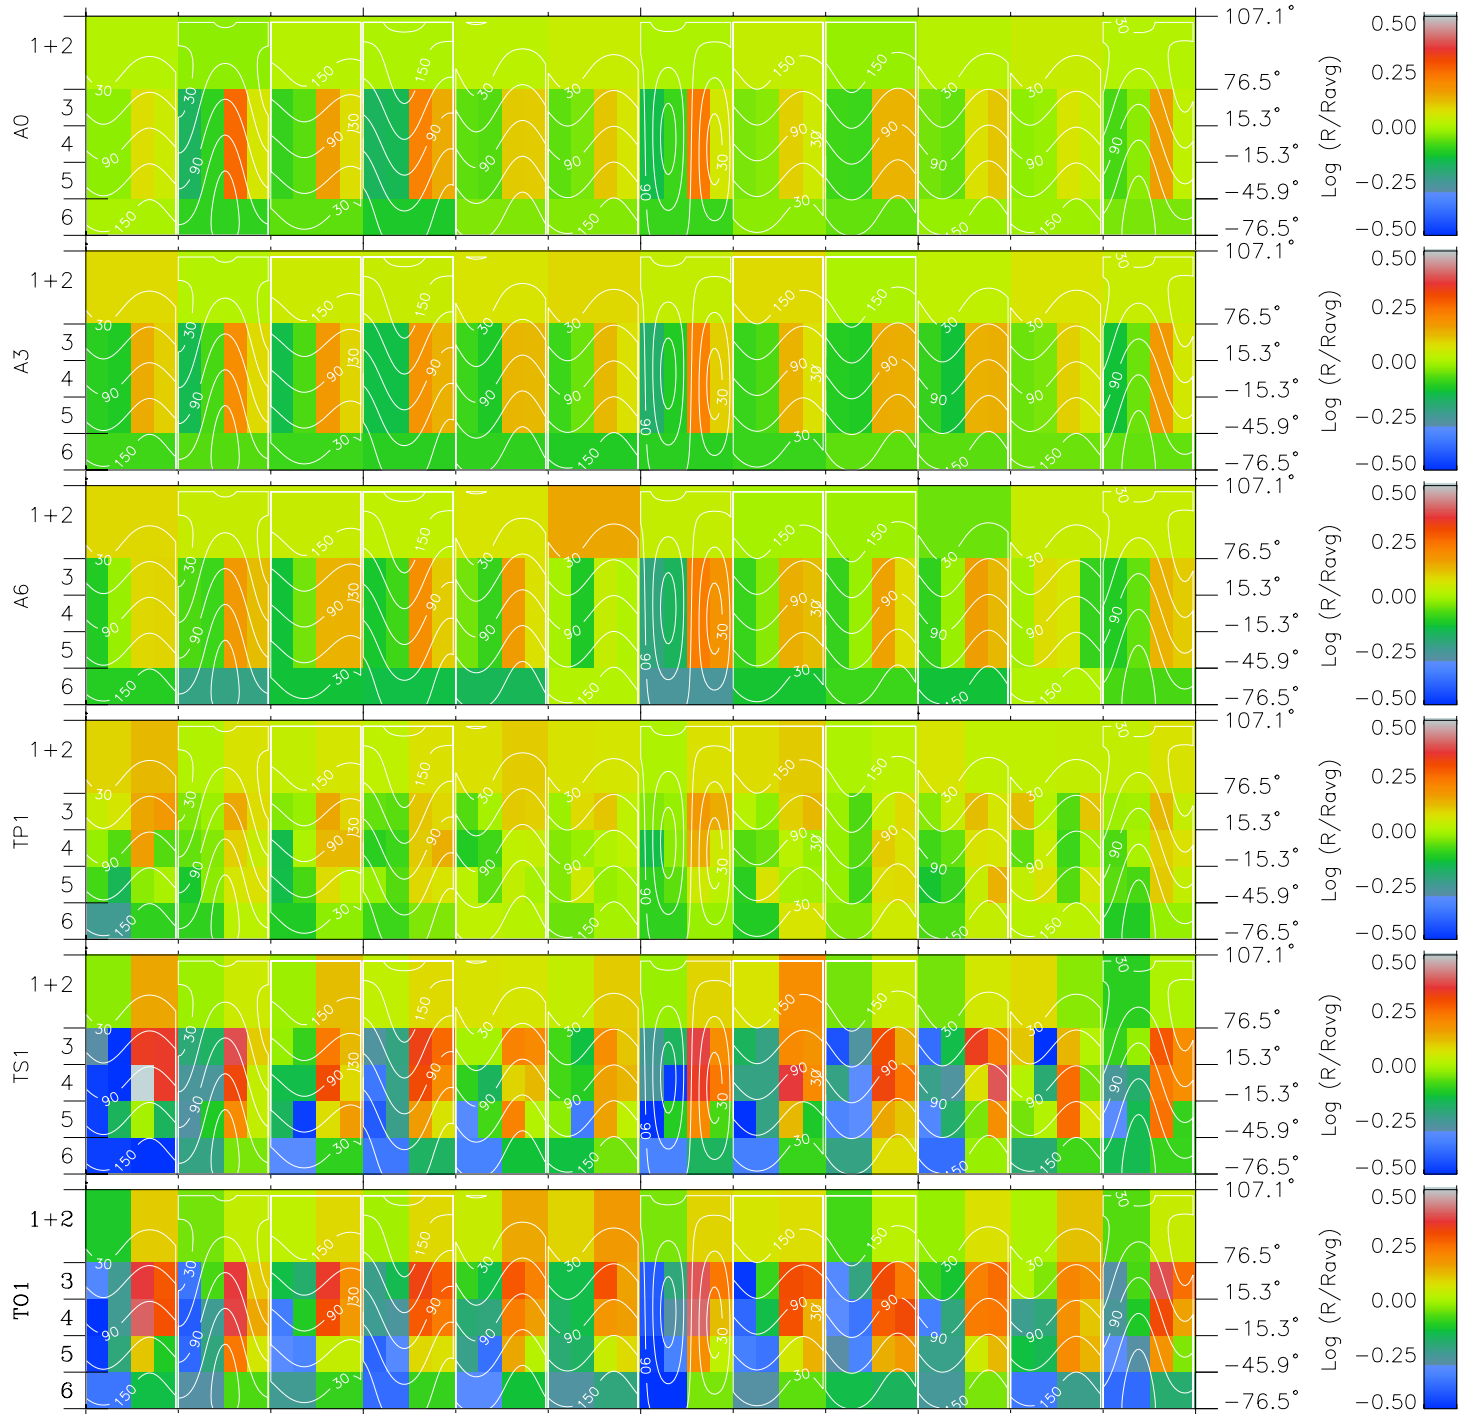

Galileo EPD Real Time All-Sky Anisotropies 96260

Software Version: RTSKY_MEAN V 1.20
 Data Production: 06-03-00
 Plot Production: Fri Sep 14 13:37:33 2001
 Color File: wondr3
 Geofactor File: 1.1

00:00:00 1996-260	260-06	260-12	260-18	00:00:00 1996-261	
+	+	+	+	+	
-64.50	-65.35	-66.16	-66.94	-67.70	X JSE(R _j)
-23.15	-24.29	-25.43	-26.55	-27.66	Y JSE(R _j)
-1.12	-1.10	-1.08	-1.06	-1.03	Z JSE(R _j)

- ◇ = Jupiter look direction
- = Corotation look direction