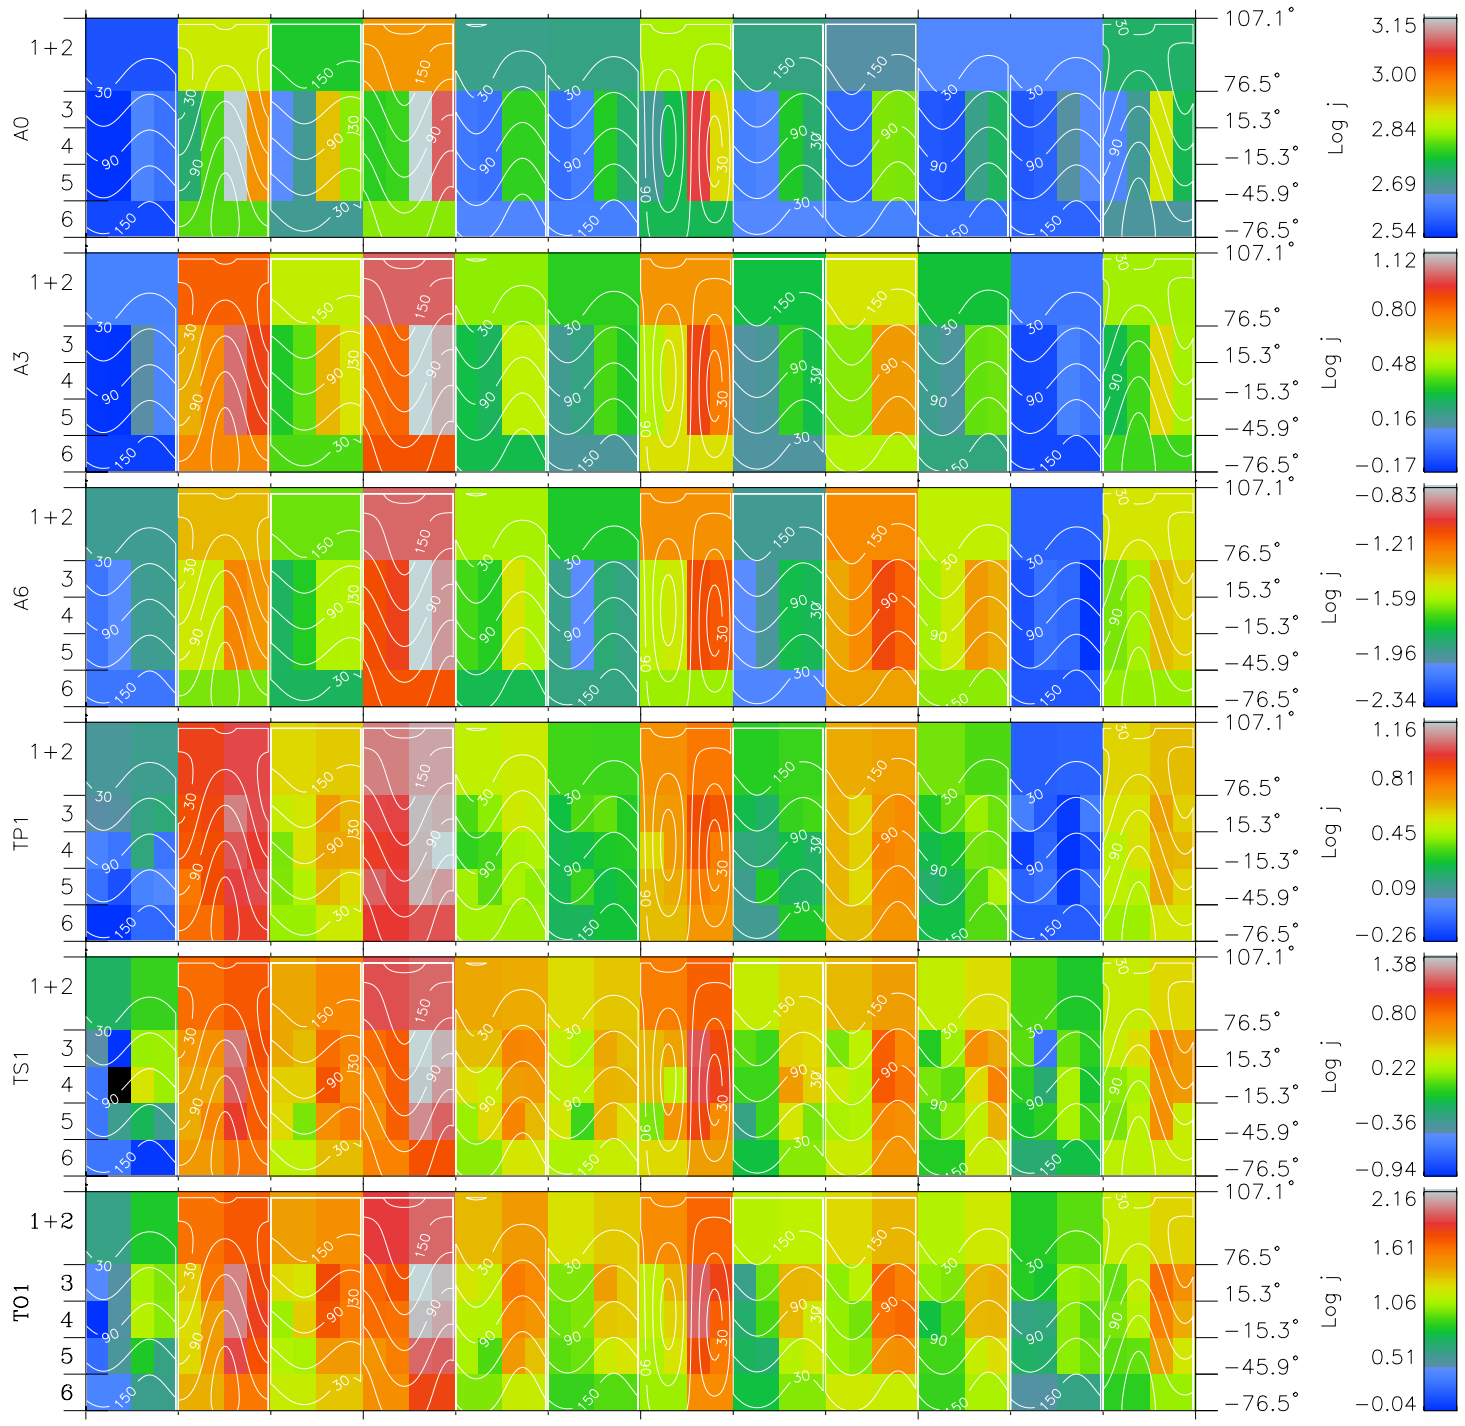

# Galileo EPD Real Time All-Sky Anisotropies 96260

Software Version: RTSKY\_FLUX V 1.20  
Data Production: 06-03-00  
Plot Production: Fri Sep 14 13:37:55 2001  
Color File: wondr3  
Geofactor File: 1.1

00:00:00 1996-260	260-06	260-12	260-18	00:00:00 1996-261	
+	+	+	+	+	X JSE(R <sub>j</sub> )
-64.50	-65.35	-66.16	-66.94	-67.70	Y JSE(R <sub>j</sub> )
-23.15	-24.29	-25.43	-26.55	-27.66	Z JSE(R <sub>j</sub> )
-1.12	-1.10	-1.08	-1.06	-1.03	

- ◇ = Jupiter look direction
- = Corotation look direction