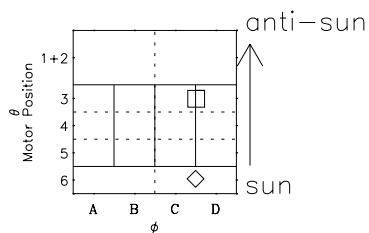

Galileo EPD Real-Time Omni 96260

Software Version: RTLINE_OMNI V 1.20
Data Production: 06-03-00
Plot Production: Fri Sep 14 13:40:26 2001

◇ = Jupiter look direction
□ = Corotation look direction