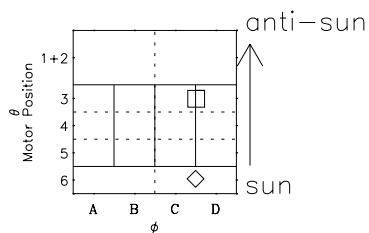

Galileo EPD Real-Time Omni 96260

Software Version: RTLINE_OMNI V 1.20
Data Production: 06-03-00
Plot Production: Fri Sep 14 13:40:25 2001

◇ = Jupiter look direction
□ = Corotation look direction