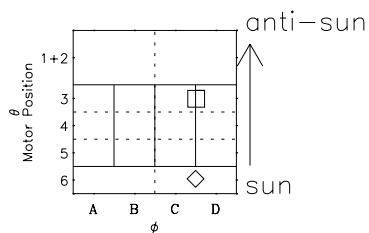

# Galileo EPD Real-Time Omni 96260

Software Version: RTLINE\_OMNI V 1.20  
Data Production: 06-03-00  
Plot Production: Fri Sep 14 13:40:24 2001

◇ = Jupiter look direction  
□ = Corotation look direction