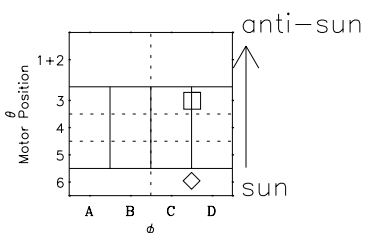

Galileo EPD Real-Time Six-Sector 96260

Software Version: RTLINE_R6 V 1.20
Data Production: 06-03-00
Plot Production: Fri Sep 14 13:40:39 2001

◇ = Jupiter look direction
□ = Corotation look direction