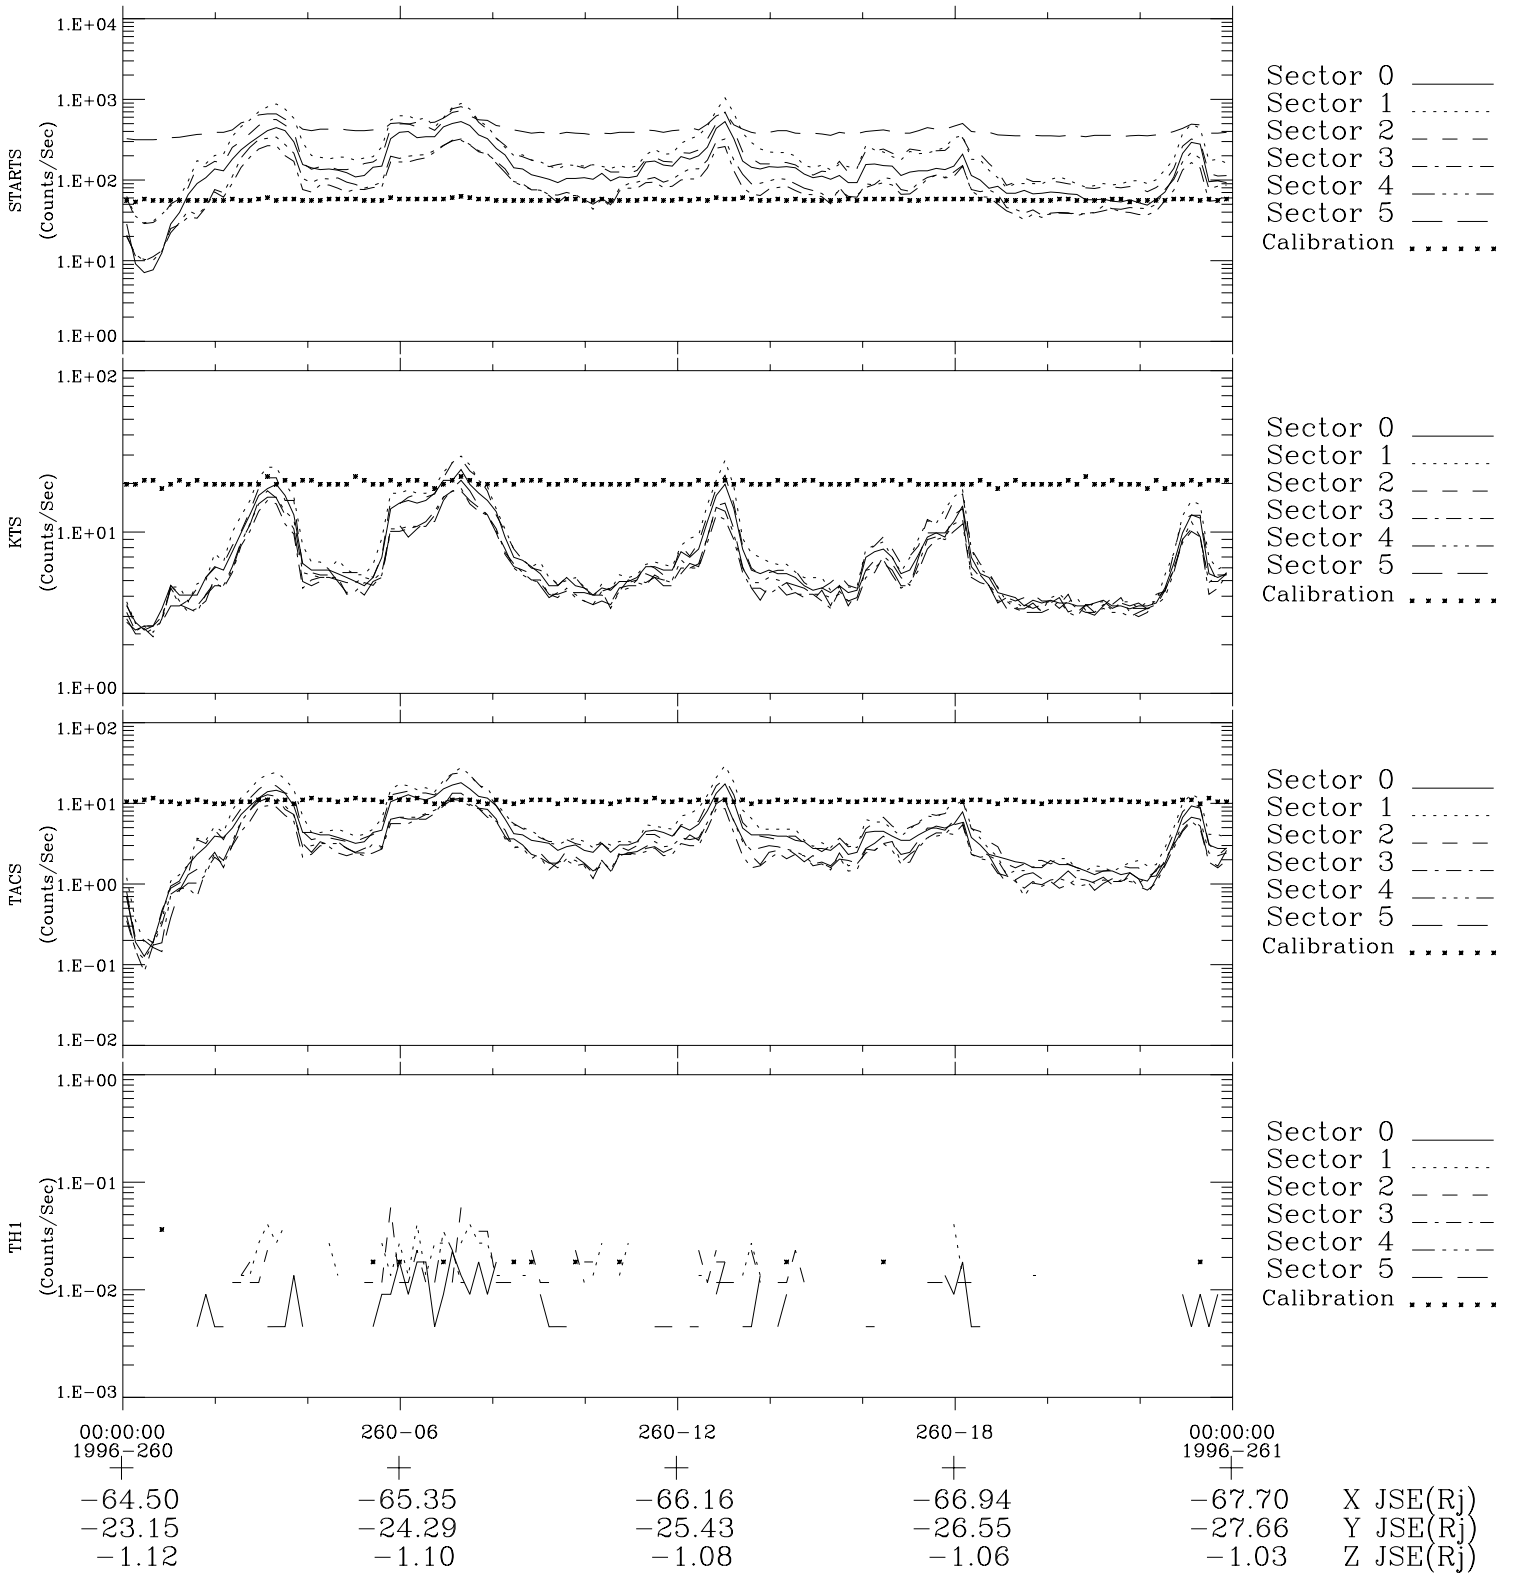

Galileo EPD Real-Time Six-Sector 96260

Software Version: RTLINE_R6 V 1.20
Data Production: 06-03-00
Plot Production: Fri Sep 14 13:40:39 2001

◇ = Jupiter look direction
□ = Corotation look direction