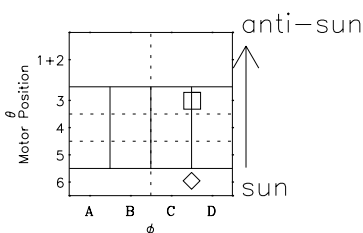

Galileo EPD Real-Time Six-Sector 96260

Software Version: RTLINE_R6 V 1.20
Data Production: 06-03-00
Plot Production: Fri Sep 14 13:40:38 2001

◇ = Jupiter look direction
□ = Corotation look direction