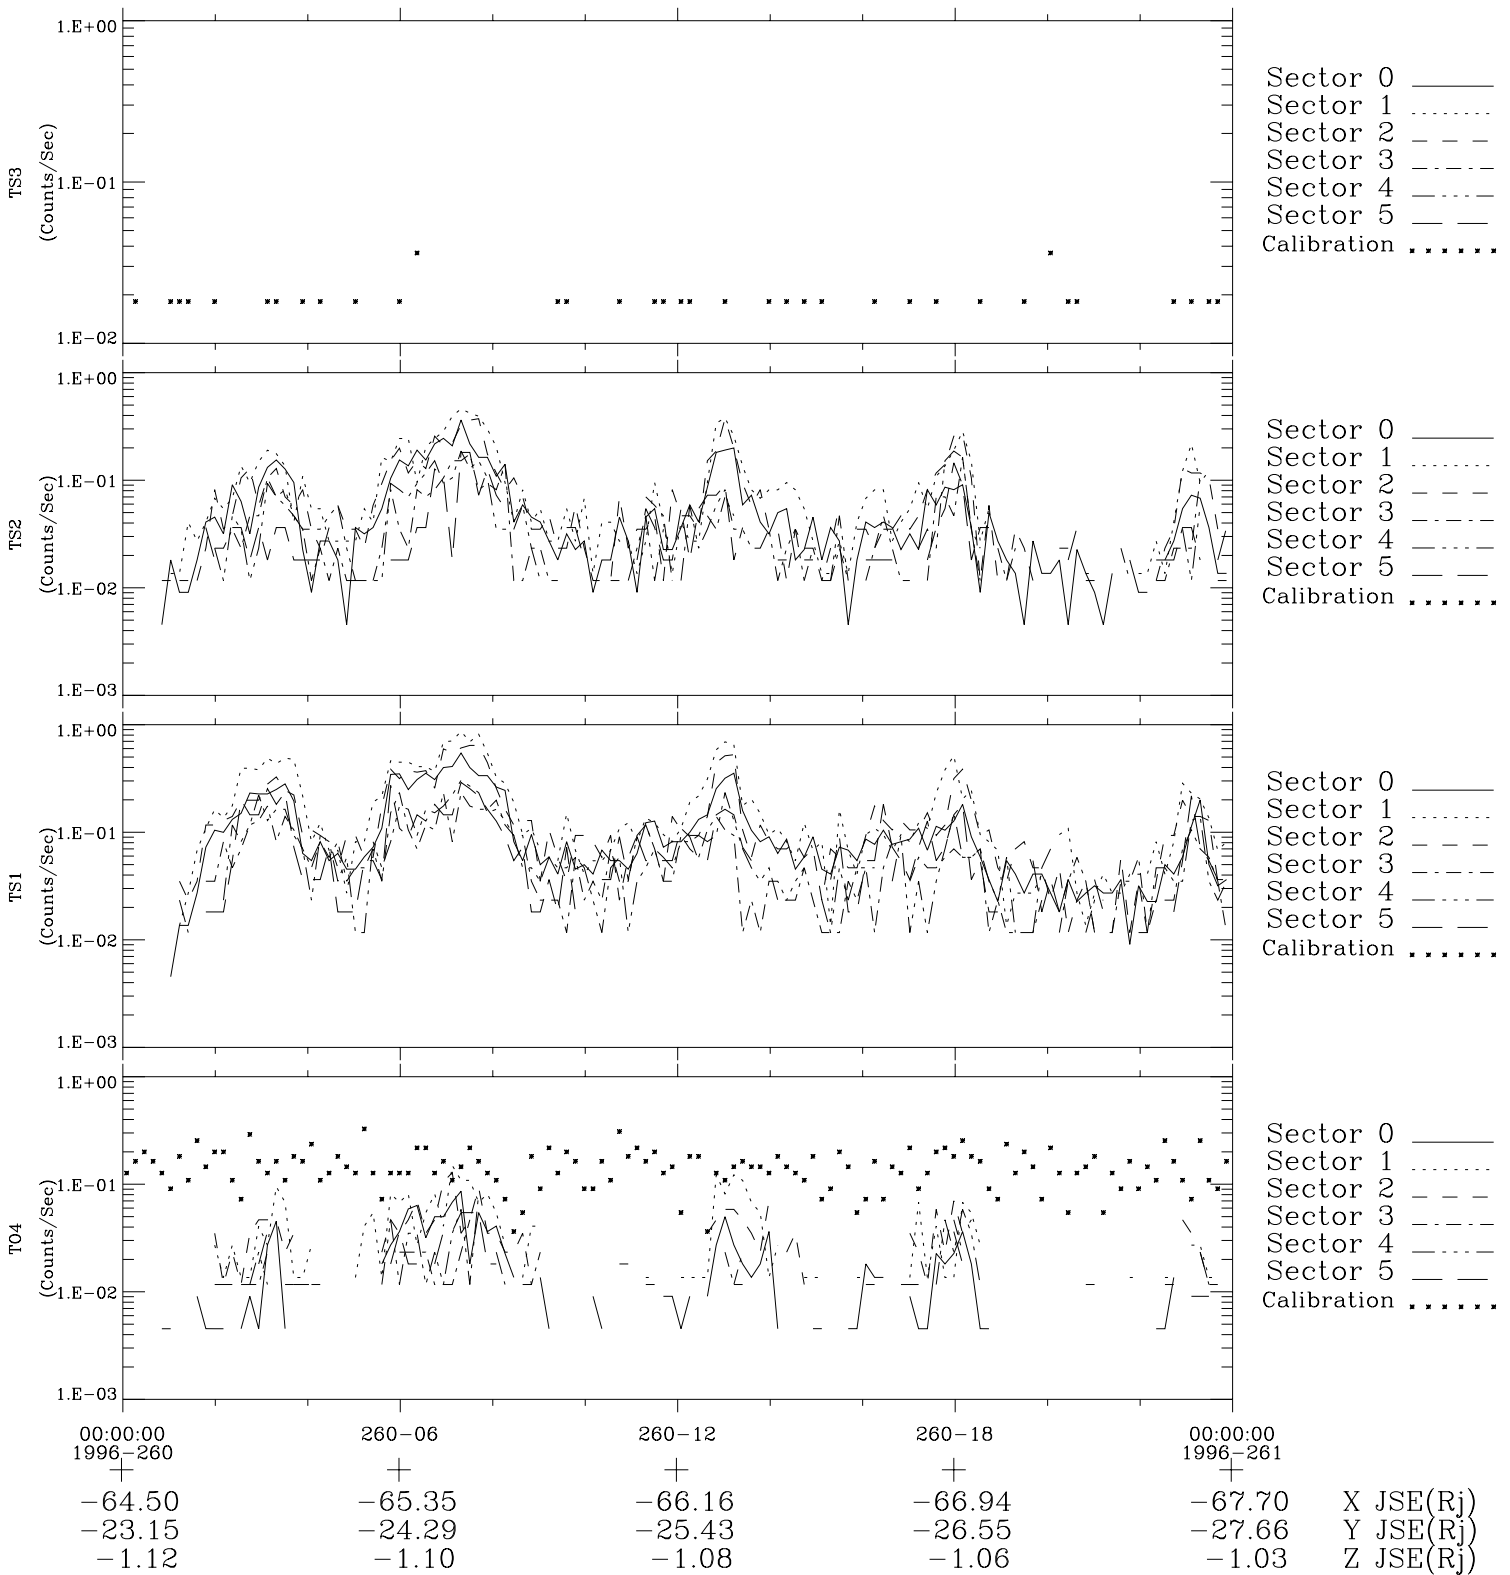

Galileo EPD Real-Time Six-Sector 96260

Software Version: RTLINE_R6 V 1.20
Data Production: 06-03-00
Plot Production: Fri Sep 14 13:40:38 2001

◇ = Jupiter look direction
□ = Corotation look direction