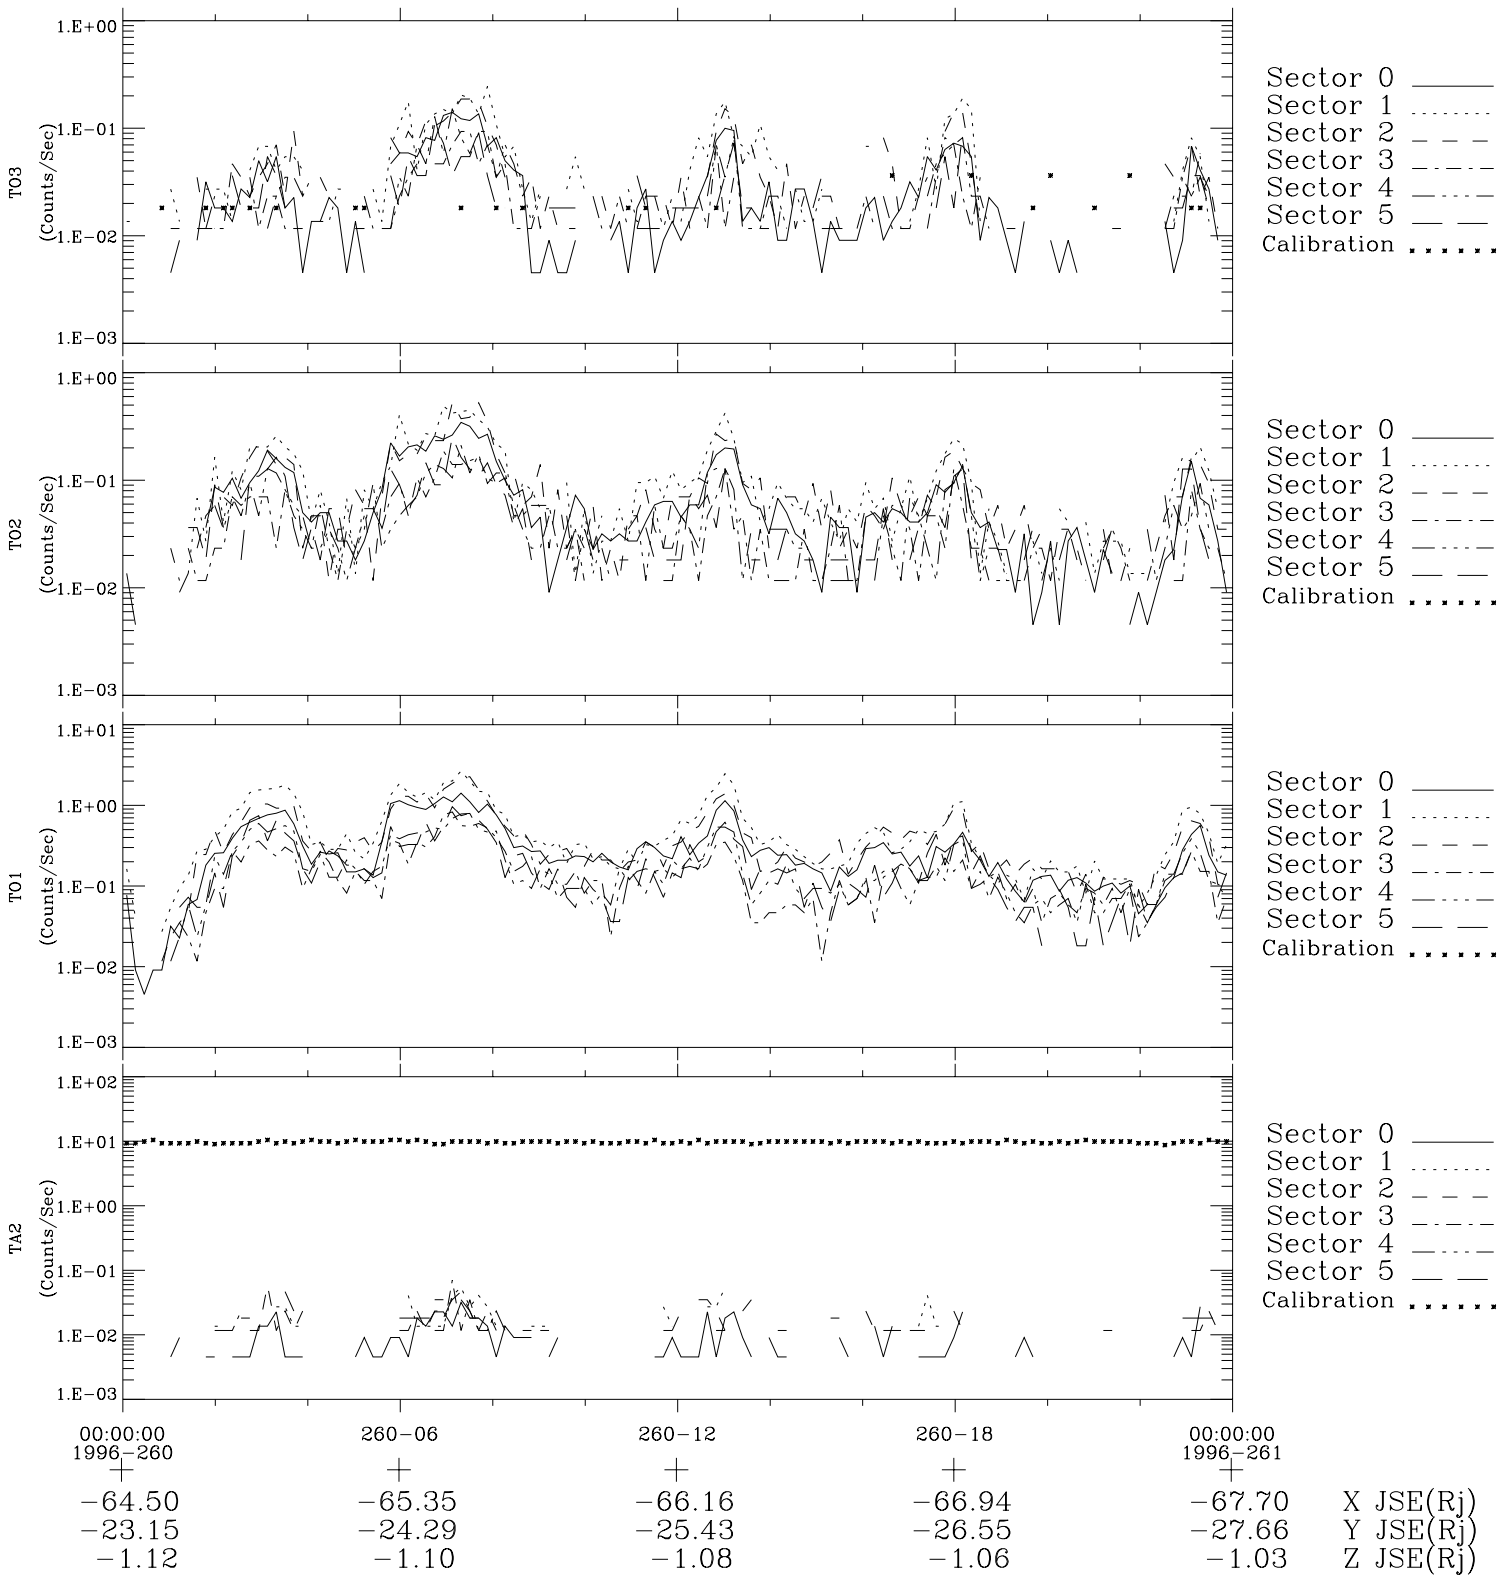

Galileo EPD Real-Time Six-Sector 96260

Software Version: RTLINE_R6 V 1.20
Data Production: 06-03-00
Plot Production: Fri Sep 14 13:40:37 2001

◇ = Jupiter look direction
□ = Corotation look direction