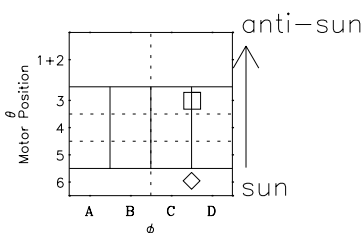

Galileo EPD Real-Time Six-Sector 96260

Software Version: RTLINE_R6 V 1.20
Data Production: 06-03-00
Plot Production: Fri Sep 14 13:40:37 2001

◇ = Jupiter look direction
□ = Corotation look direction