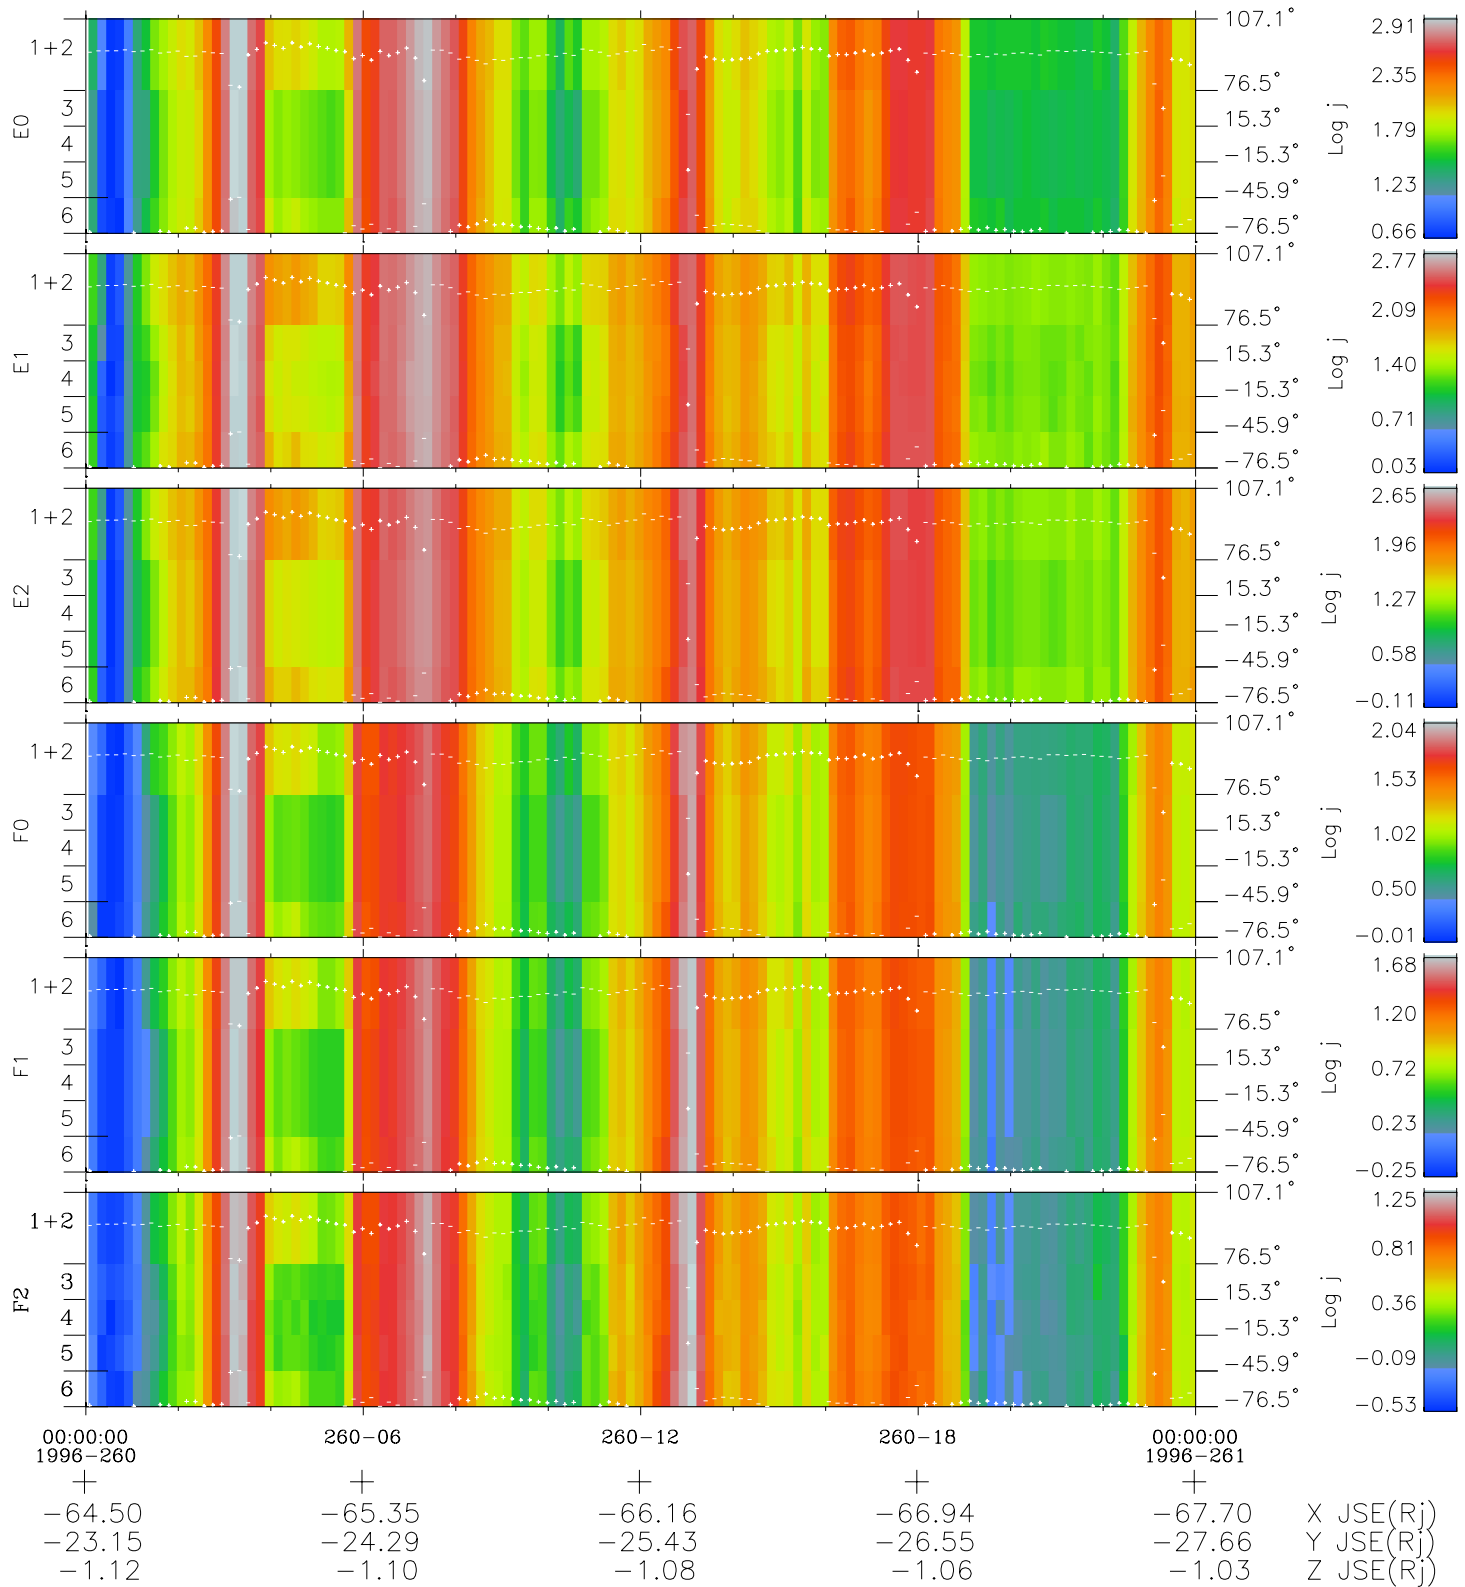

Galileo EPD Real Elevation Anisotropies 96260

Software Version: RTELEV_FLUX V 1.20
 Data Production: 06-03-00
 Plot Production: Fri Sep 14 13:39:07 2001
 Color File: wondr3
 Geofactor File: 1.1

◇ = Jupiter look direction
 □ = Corotation look direction