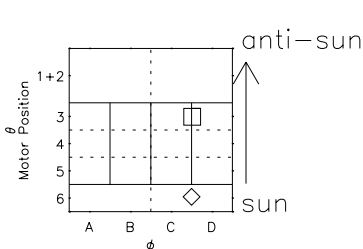

Galileo EPD Real Elevation Anisotropies 96260

Software Version: RTELEV_NORM V 1.20
Data Production: 06-03-00
Plot Production: Fri Sep 14 13:39:16 2001
Color File: wondr3
Geofactor File: 1.1

◇ = Jupiter look direction
□ = Corotation look direction