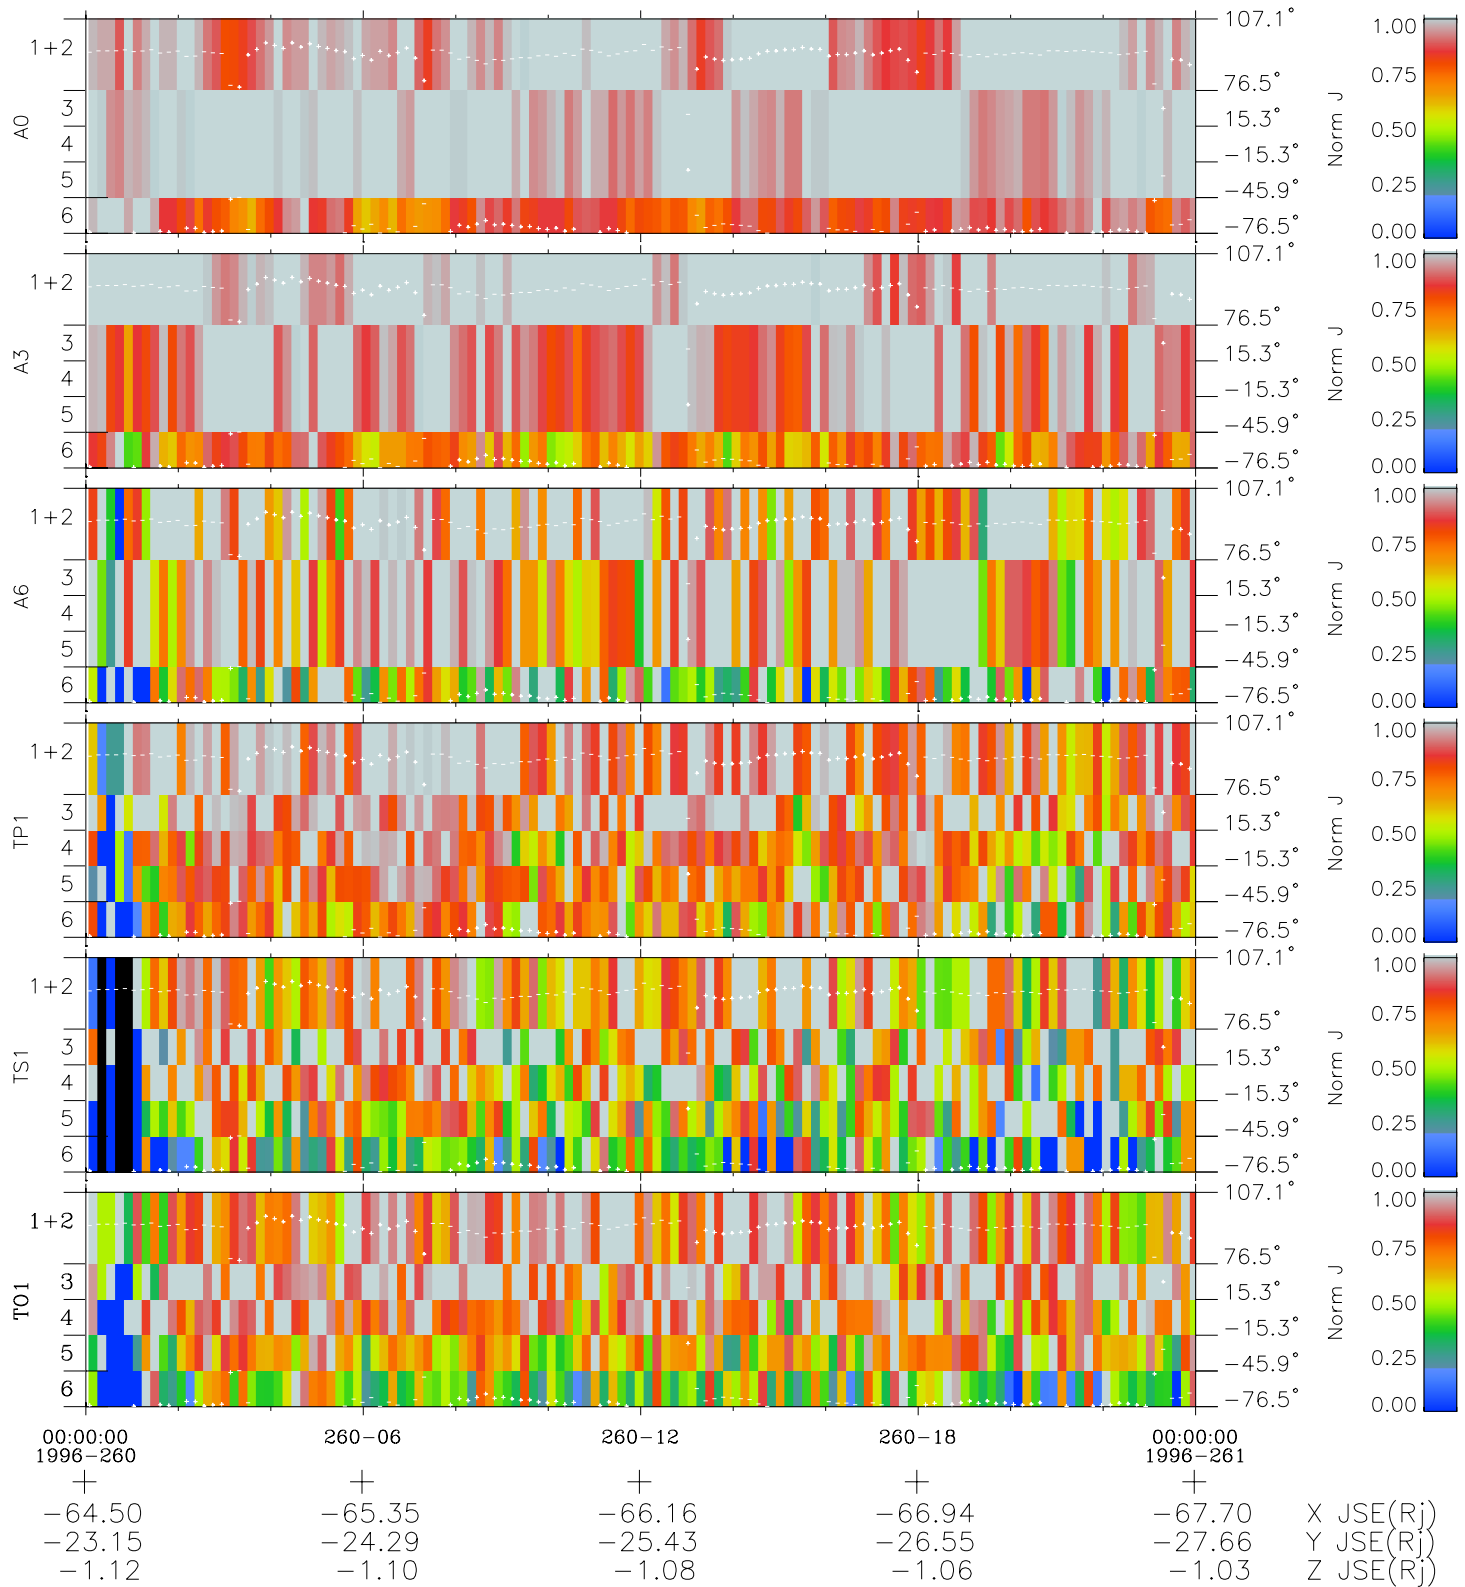

Galileo EPD Real Elevation Anisotropies 96260

Software Version: RTELEV_NORM V 1.20
Data Production: 06-03-00
Plot Production: Fri Sep 14 13:39:16 2001
Color File: wondr3
Geofactor File: 1.1

◇ = Jupiter look direction
□ = Corotation look direction