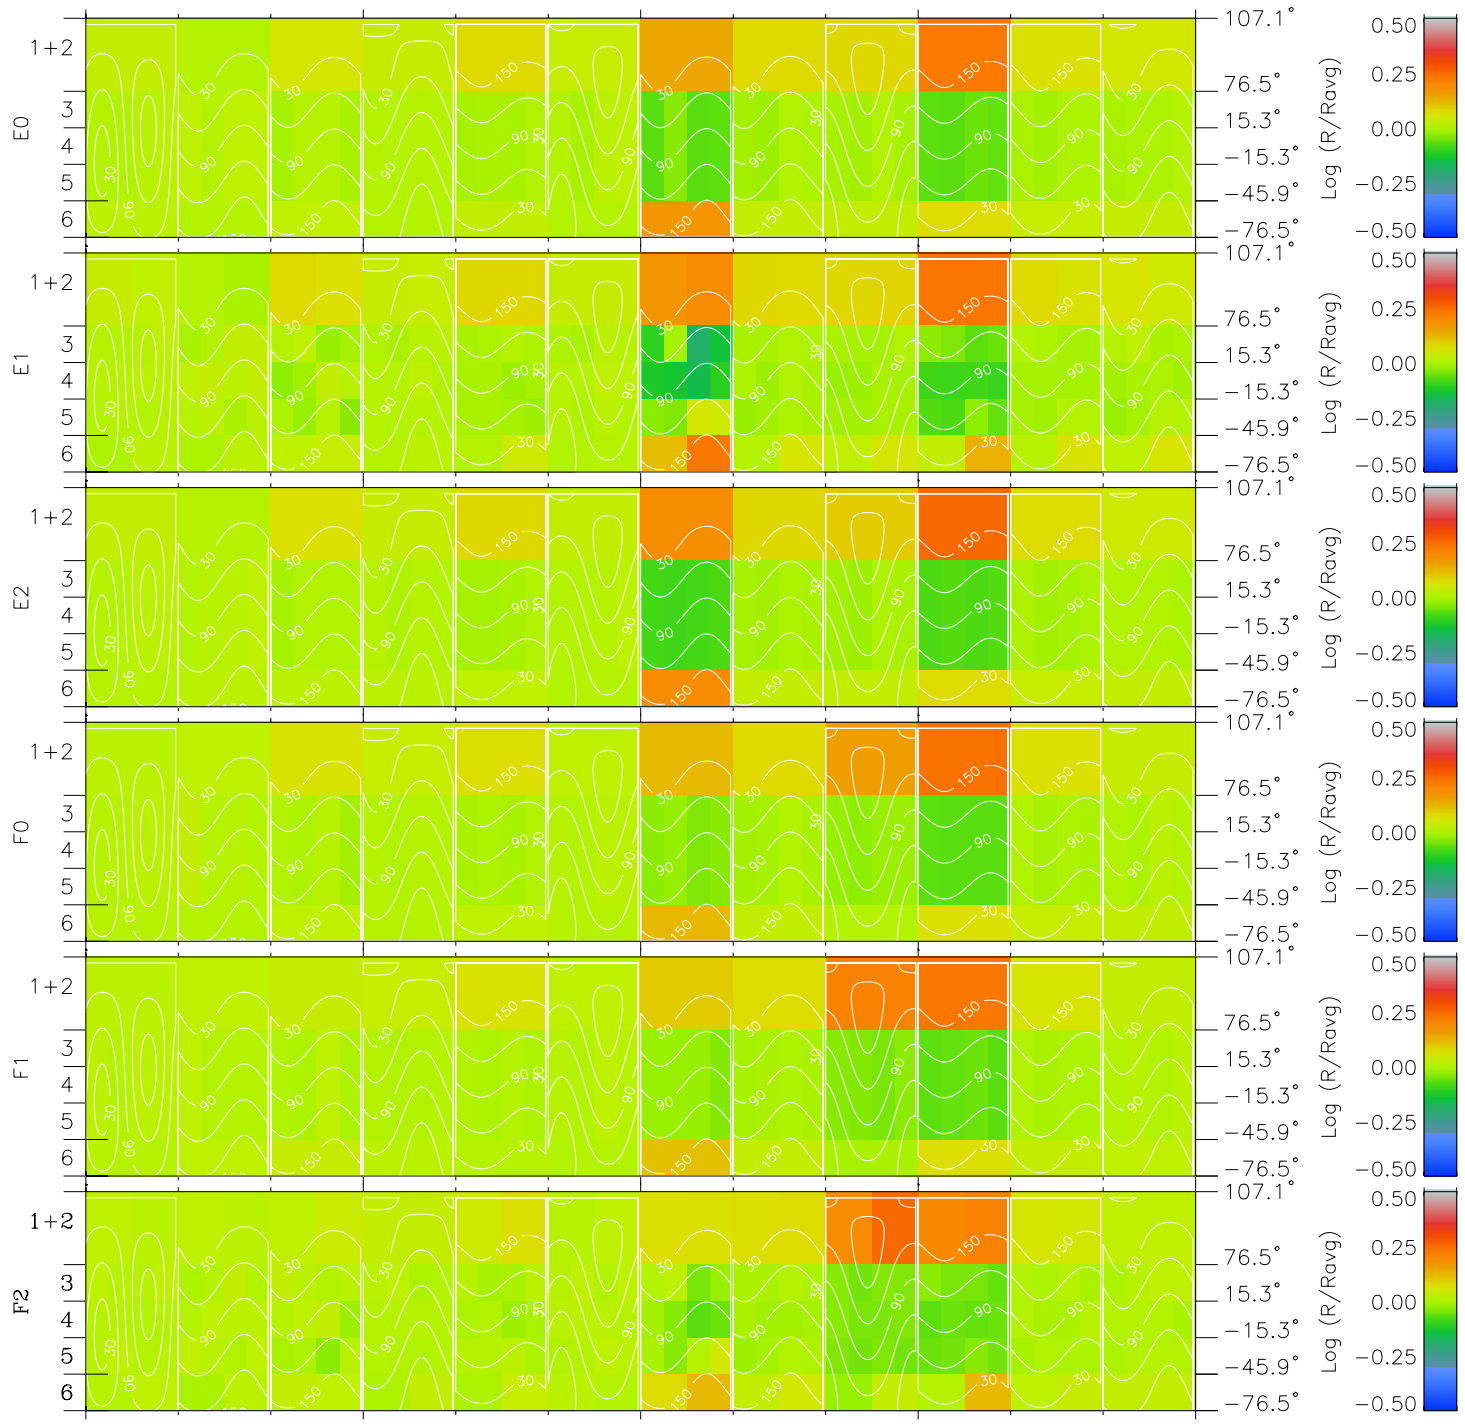

Galileo EPD Real Time All-Sky Anisotropies 96259

Software Version: RTSKY_MEAN V 1.20
 Data Production: 06-03-00
 Plot Production: Fri Sep 14 13:22:50 2001
 Color File: wondr3
 Geofactor File: 1.1

00:00:00 1996-259	259-06	259-12	259-18	00:00:00 1996-260	
+	+	+	+	+	X JSE(R _j)
-60.80	-61.78	-62.72	-63.63	-64.50	Y JSE(R _j)
-18.45	-19.64	-20.82	-21.99	-23.15	Z JSE(R _j)
-1.20	-1.18	-1.16	-1.14	-1.12	

- ◇ = Jupiter look direction
- = Corotation look direction