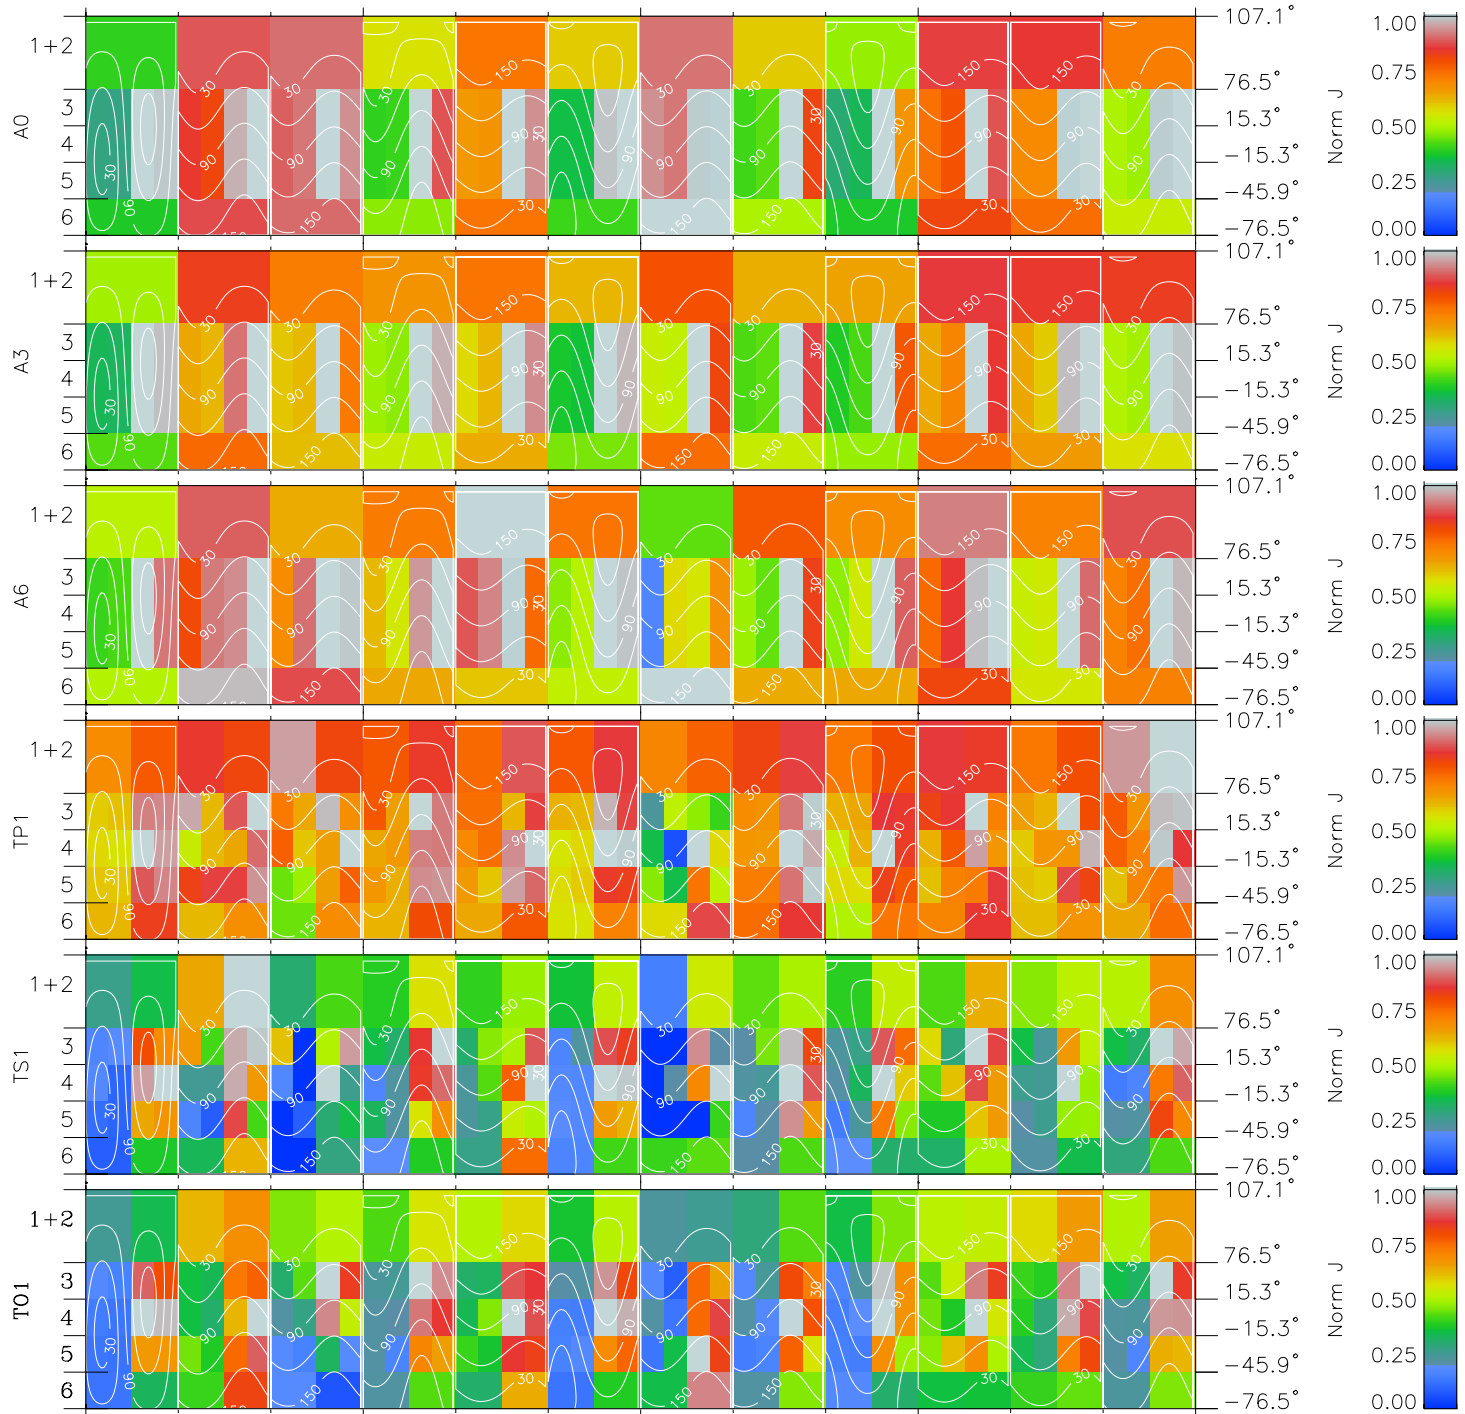

Galileo EPD Real Time All-Sky Anisotropies 96259

Software Version: RTSKY_NORM V 1.20
Data Production: 06-03-00
Plot Production: Fri Sep 14 13:23:36 2001
Color File: wondr3
Geofactor File: 1.1

00:00:00 1996-259	259-06	259-12	259-18	00:00:00 1996-260	
+	+	+	+	+	X JSE(R _j)
-60.80	-61.78	-62.72	-63.63	-64.50	Y JSE(R _j)
-18.45	-19.64	-20.82	-21.99	-23.15	Z JSE(R _j)
-1.20	-1.18	-1.16	-1.14	-1.12	

- ◇ = Jupiter look direction
- = Corotation look direction