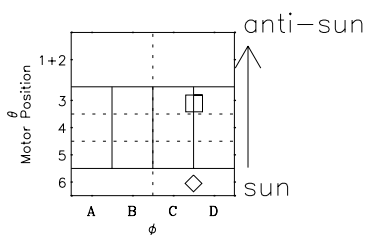

Galileo EPD Real-Time Omni 96259

Software Version: RTLINE_OMNI V 1.20
Data Production: 06-03-00
Plot Production: Fri Sep 14 13:26:13 2001

◇ = Jupiter look direction
□ = Corotation look direction