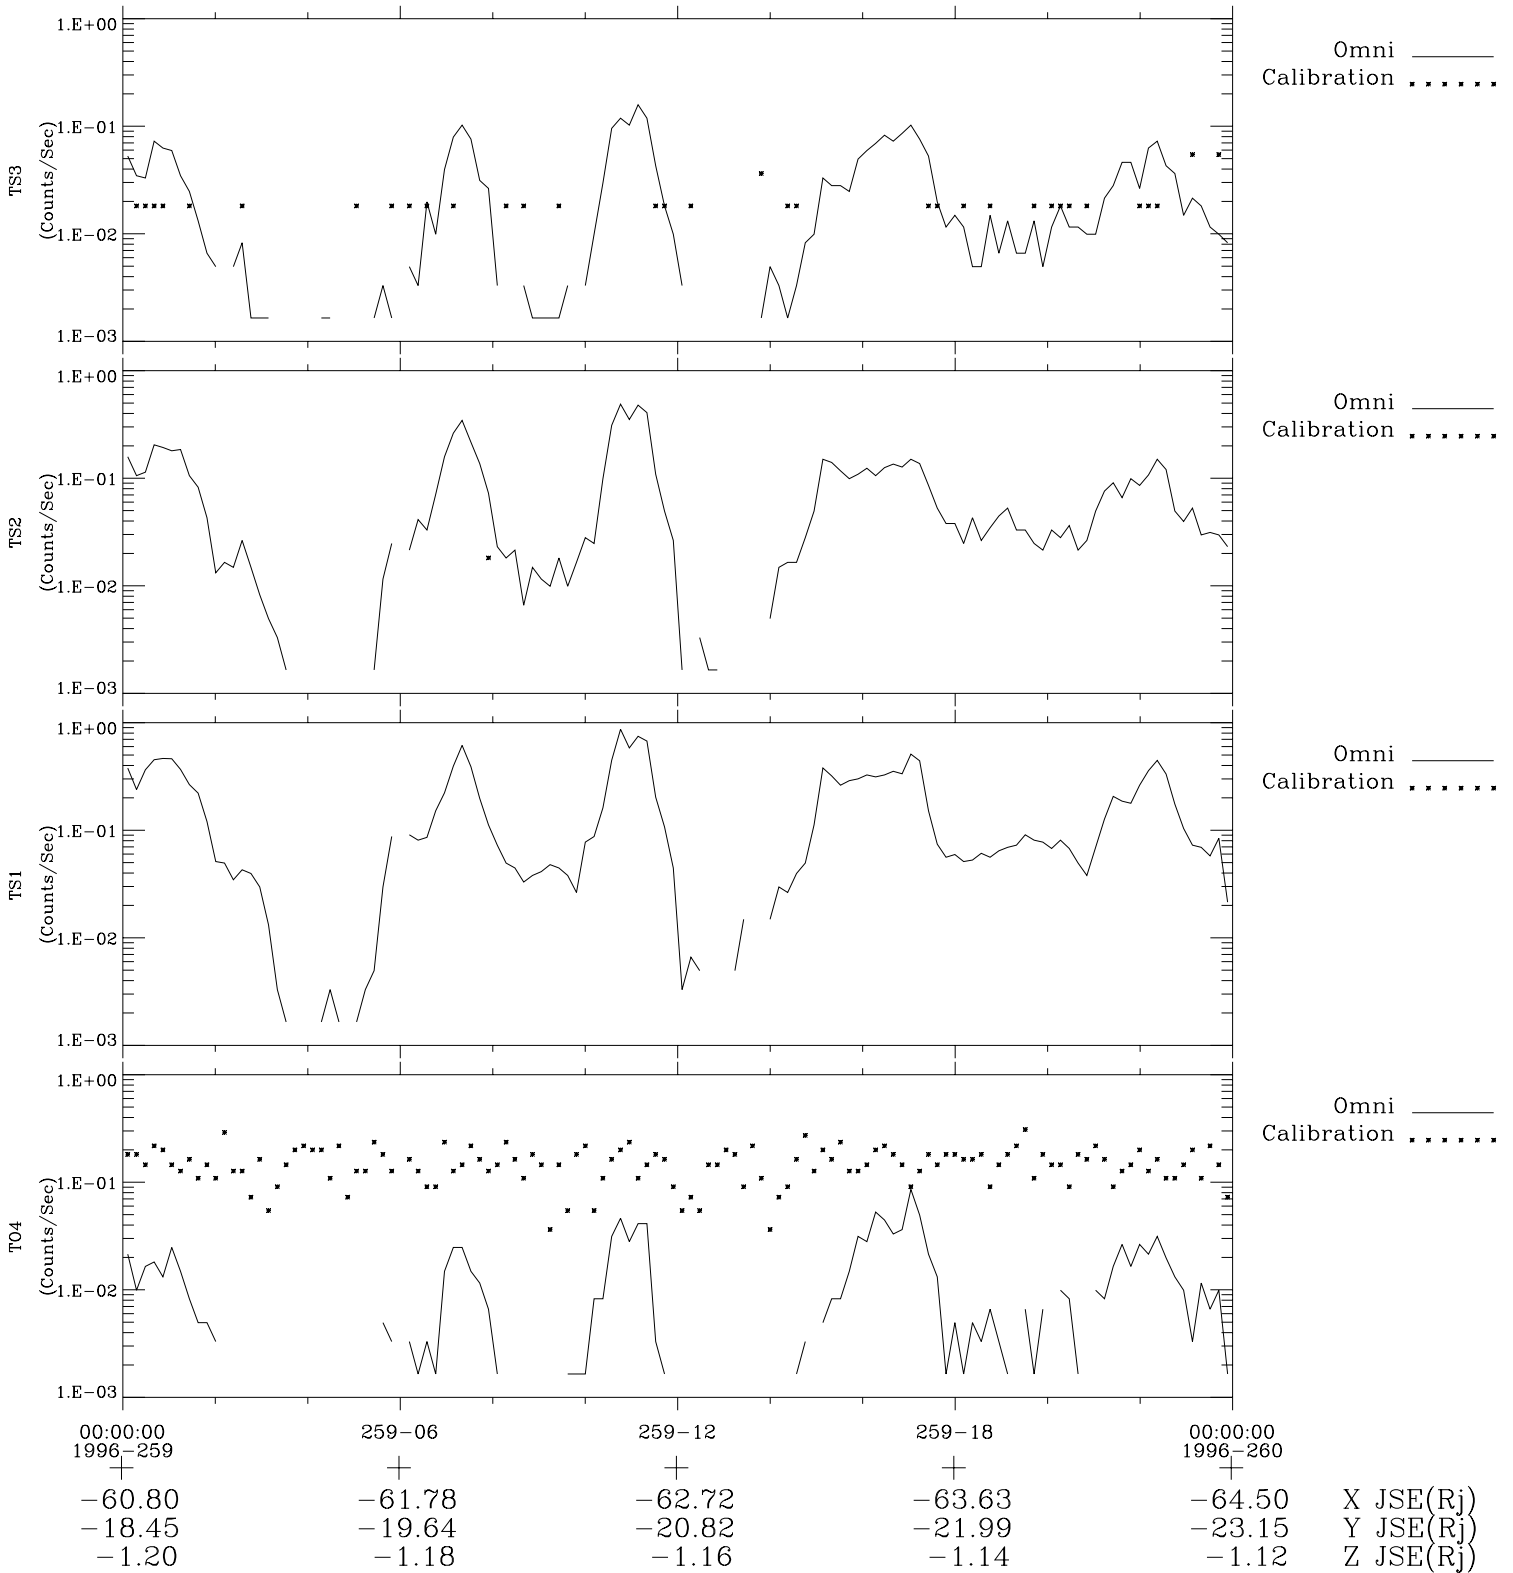

Galileo EPD Real-Time Omni 96259

Software Version: RTLINE_OMNI V 1.20
Data Production: 06-03-00
Plot Production: Fri Sep 14 13:26:13 2001

◇ = Jupiter look direction
□ = Corotation look direction