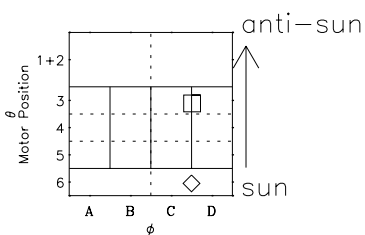

Galileo EPD Real-Time Omni 96259

Software Version: RTLINE_OMNI V 1.20
Data Production: 06-03-00
Plot Production: Fri Sep 14 13:26:11 2001

◇ = Jupiter look direction
□ = Corotation look direction