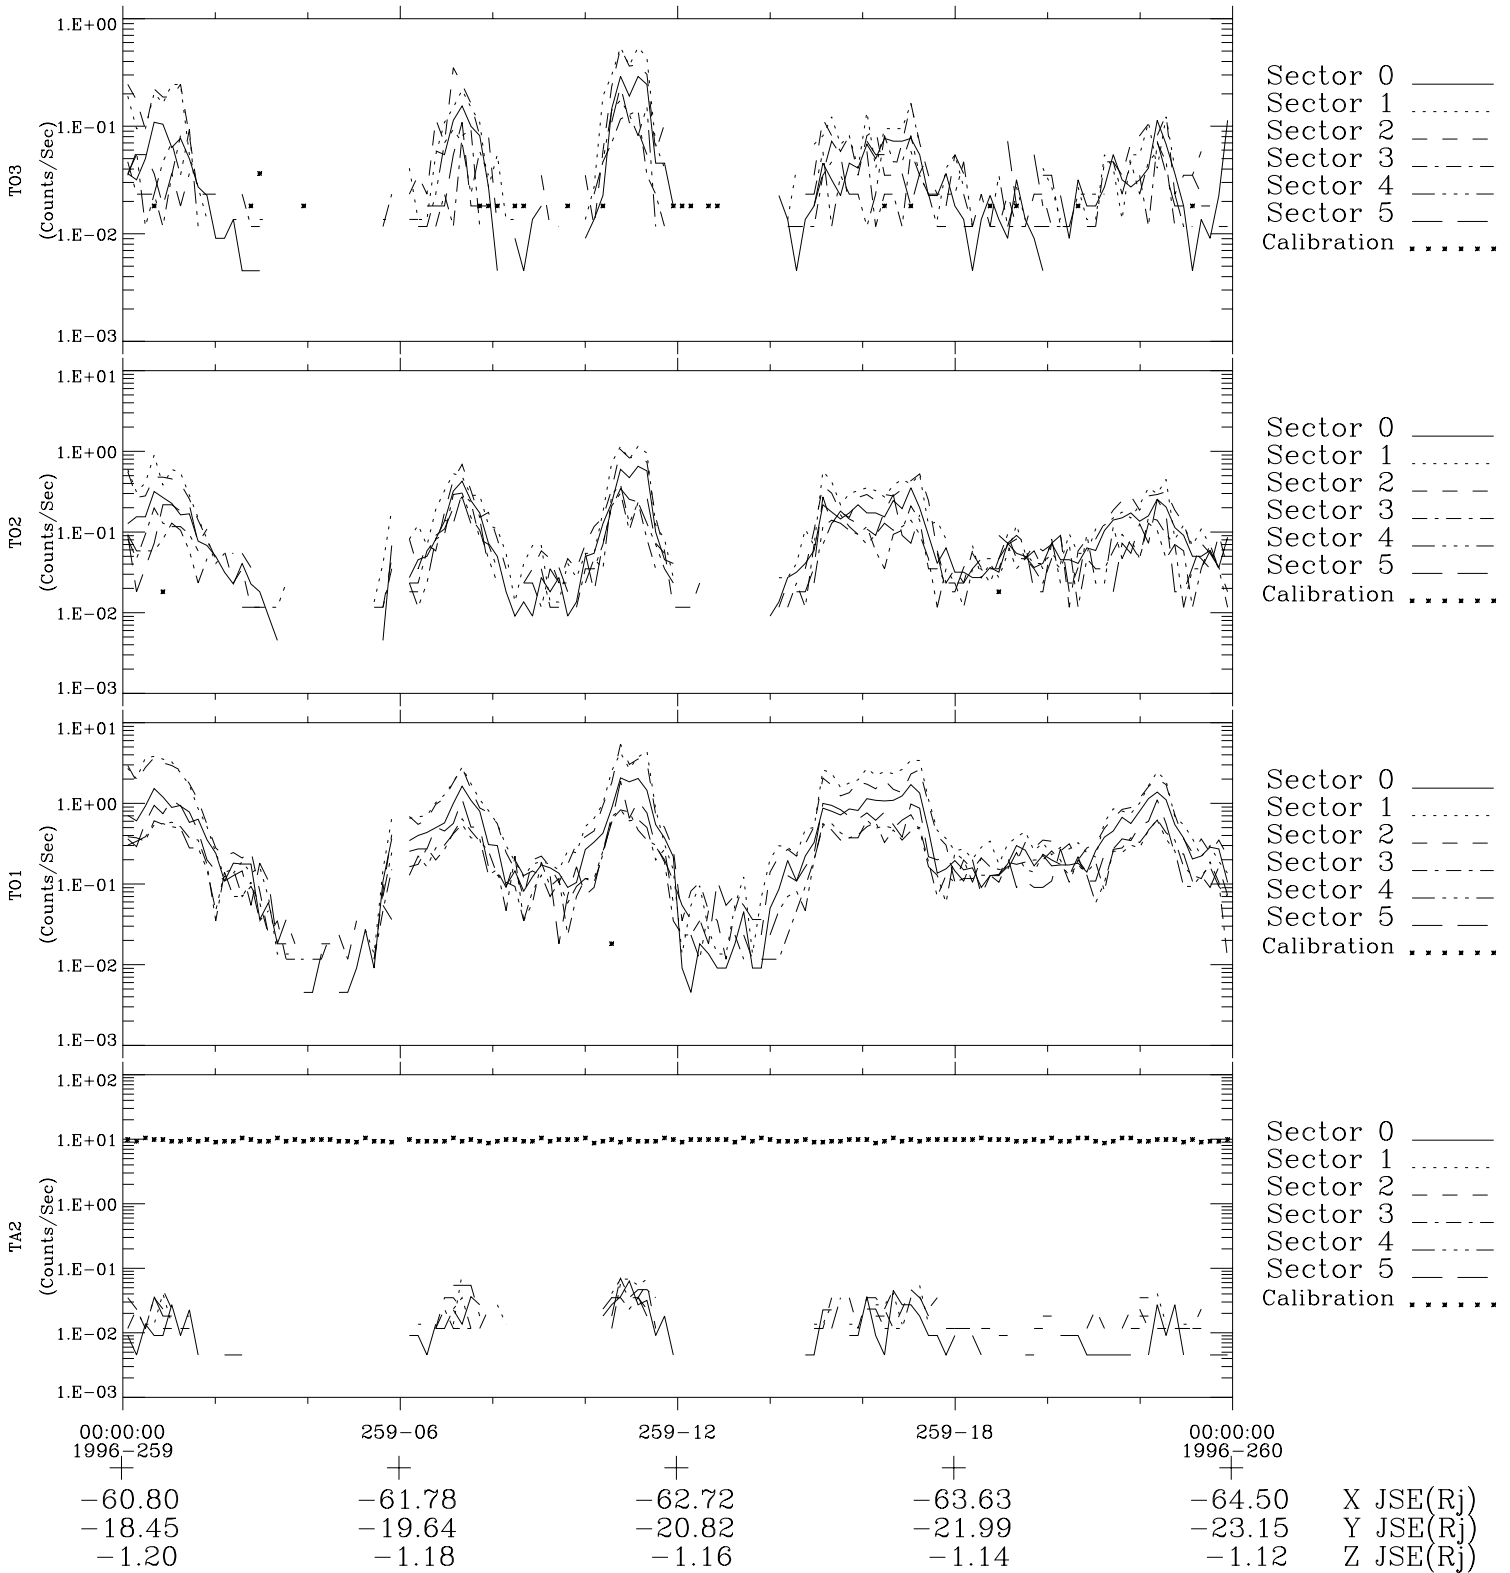

Galileo EPD Real-Time Six-Sector 96259

Software Version: RTLINE_R6 V 1.20
Data Production: 06-03-00
Plot Production: Fri Sep 14 13:26:26 2001

◇ = Jupiter look direction
□ = Corotation look direction