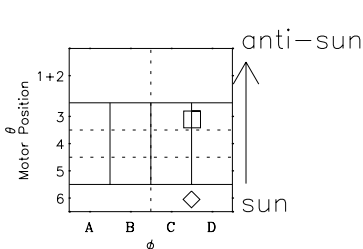

Galileo EPD Real-Time Six-Sector 96259

Software Version: RTLINE_R6 V 1.20
Data Production: 06-03-00
Plot Production: Fri Sep 14 13:26:26 2001

◇ = Jupiter look direction
□ = Corotation look direction