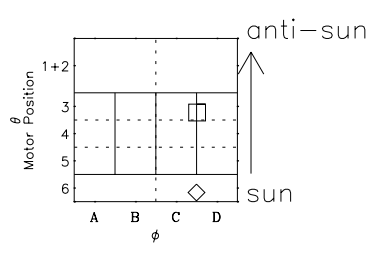

Galileo EPD Real Time Omni Spectrum 96258

Software Version: RTSPEC_OMNI V 1.20
 Data Production: 06-03-00
 Plot Production: Fri Sep 14 13:07:43 2001
 Color File: wondr3
 Geofactor File: 1.1

◇ = Jupiter look direction
 □ = Corotation look direction