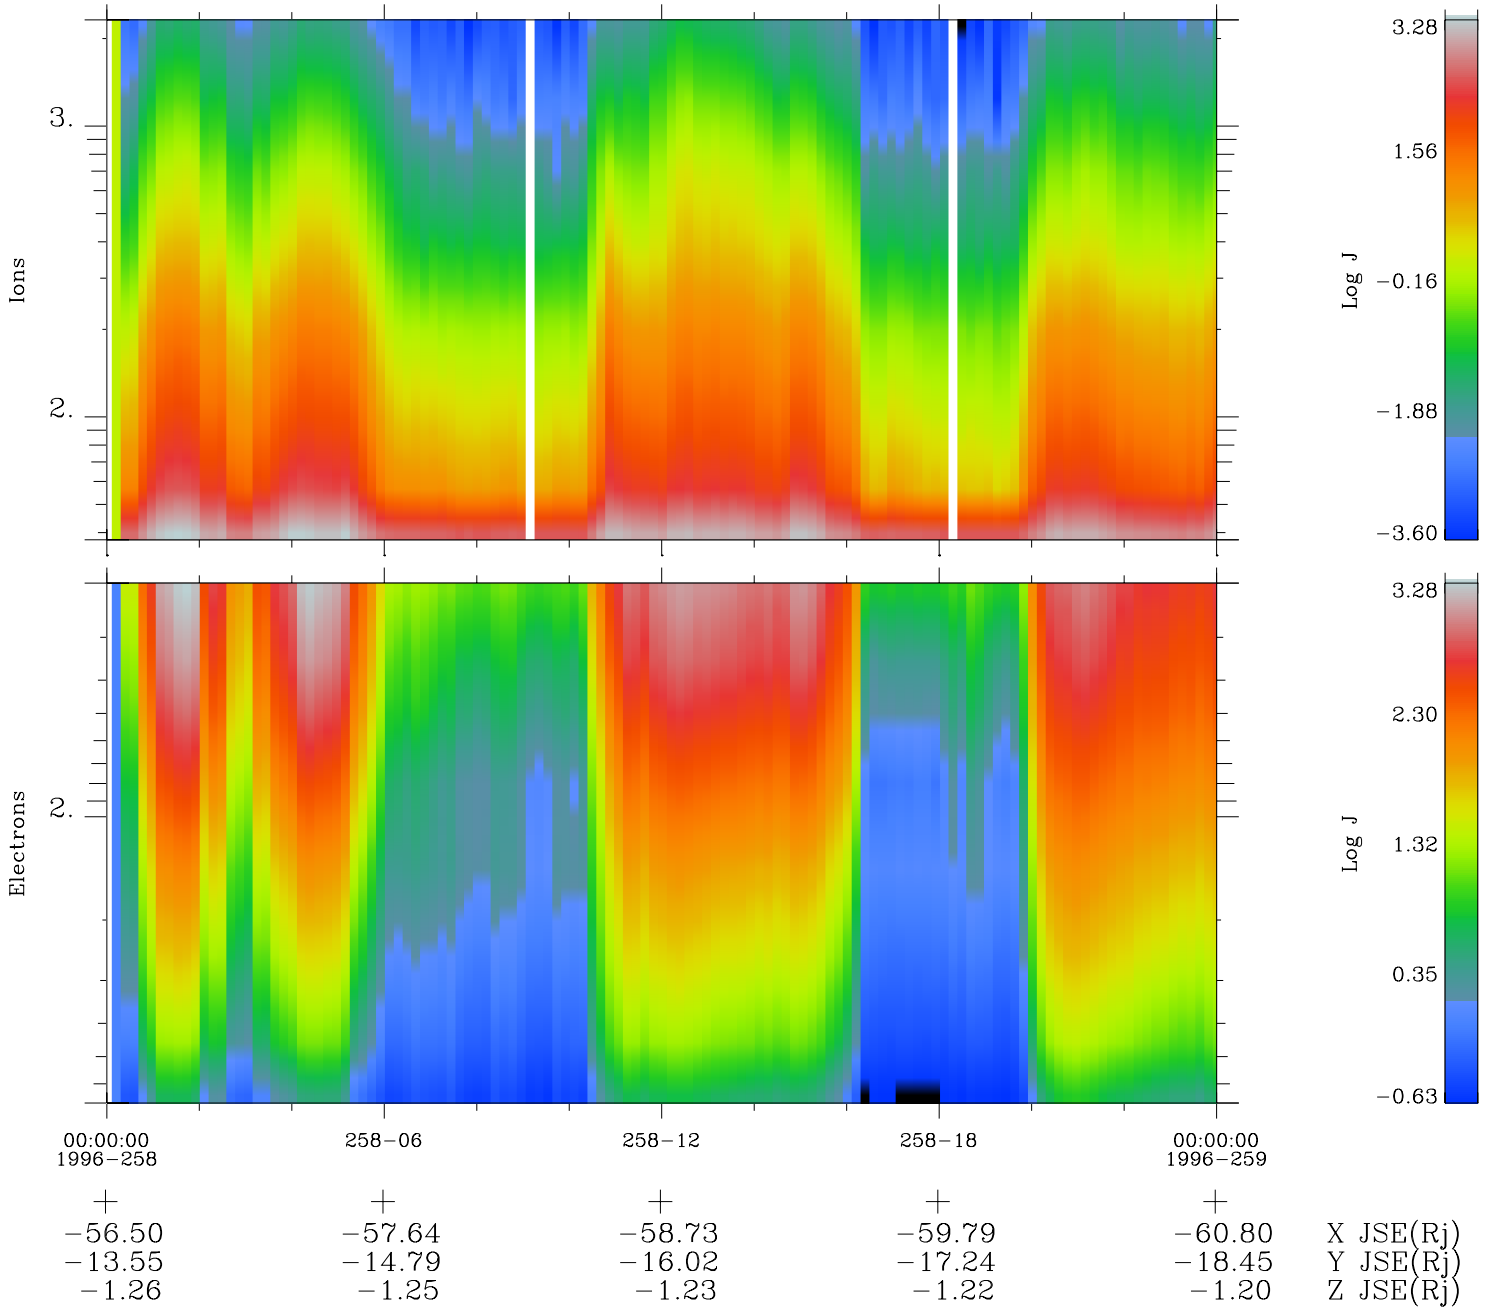

Galileo EPD Real Time Omni Spectrum 96258

Software Version: RTSPEC_OMNI V 1.20
 Data Production: 06-03-00
 Plot Production: Fri Sep 14 13:07:43 2001
 Color File: wondr3
 Geofactor File: 1.1

◇ = Jupiter look direction
 □ = Corotation look direction