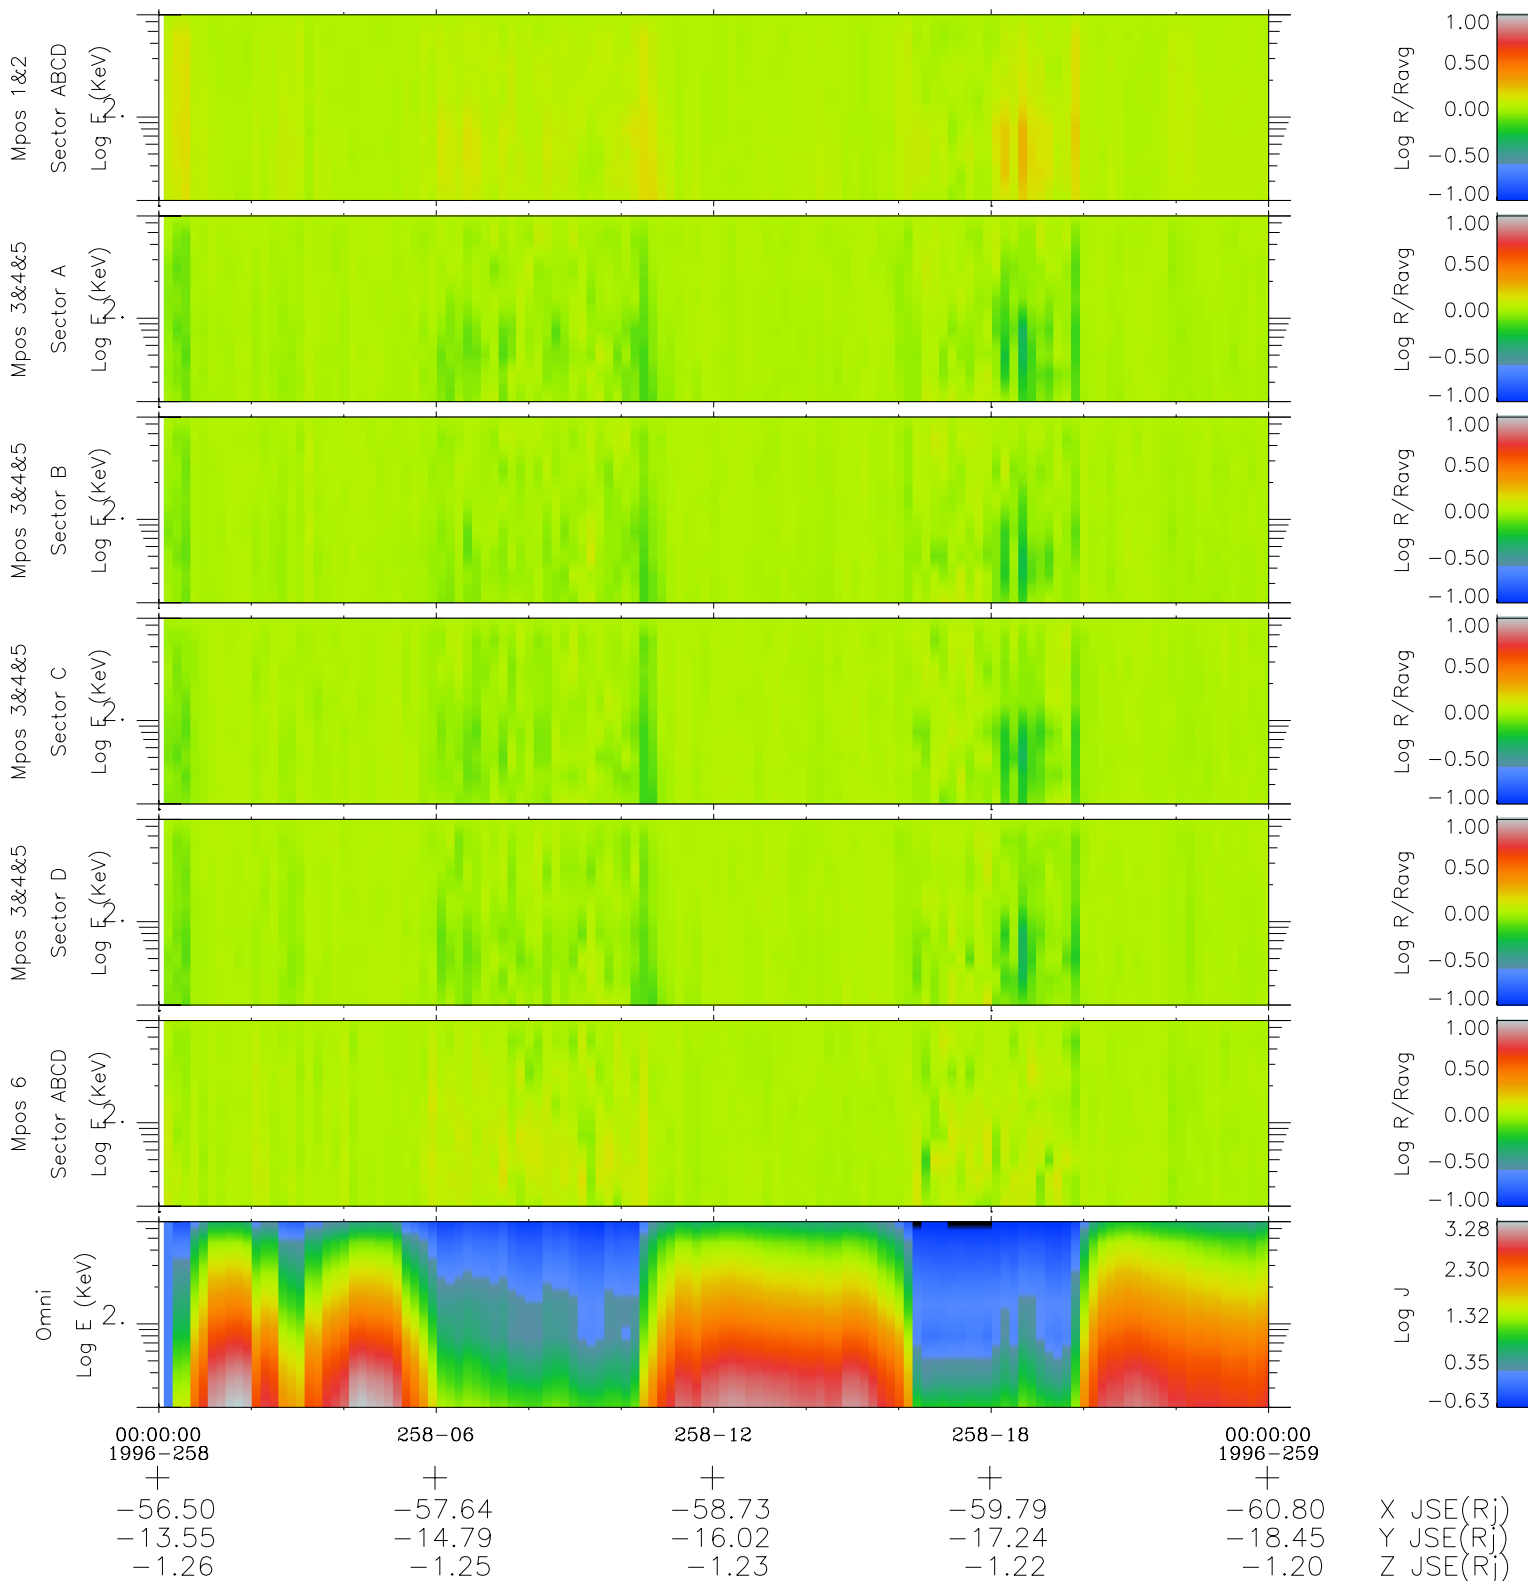

# Galileo EPD Real Time R6 Electrons Spectra 96258

Software Version: RTSPEC\_R6 V 1.20  
 Data Production: 06-03-00  
 Plot Production: Fri Sep 14 13:07:33 2001  
 Color File: wondr3  
 Geofactor File: 1.1

- ◇ = Jupiter look direction
- = Corotation look direction