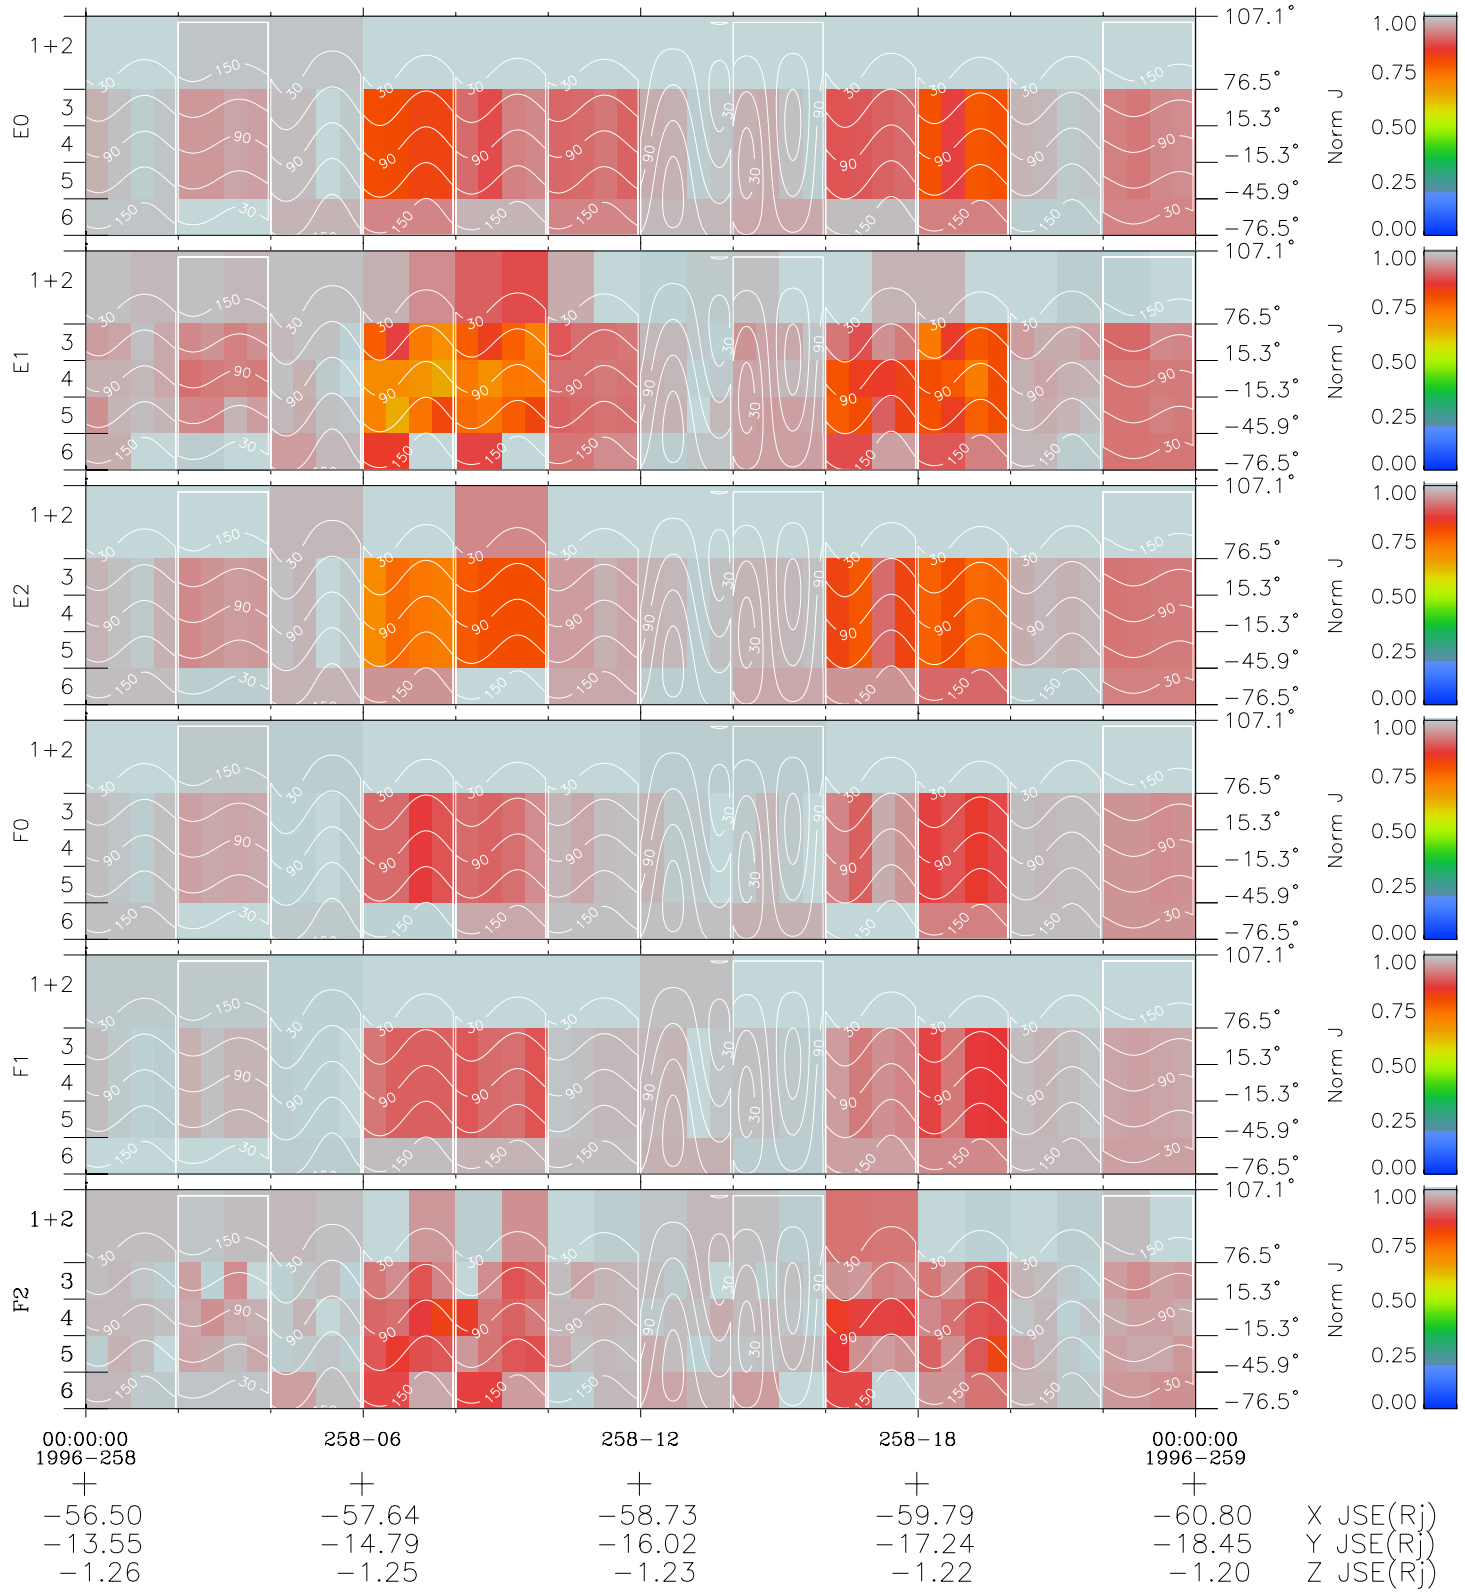

# Galileo EPD Real Time All-Sky Anisotropies 96258

Software Version: RTSKY\_NORM V 1.20  
Data Production: 06-03-00  
Plot Production: Fri Sep 14 13:08:54 2001  
Color File: wondr3  
Geofactor File: 1.1

- ◇ = Jupiter look direction
- = Corotation look direction