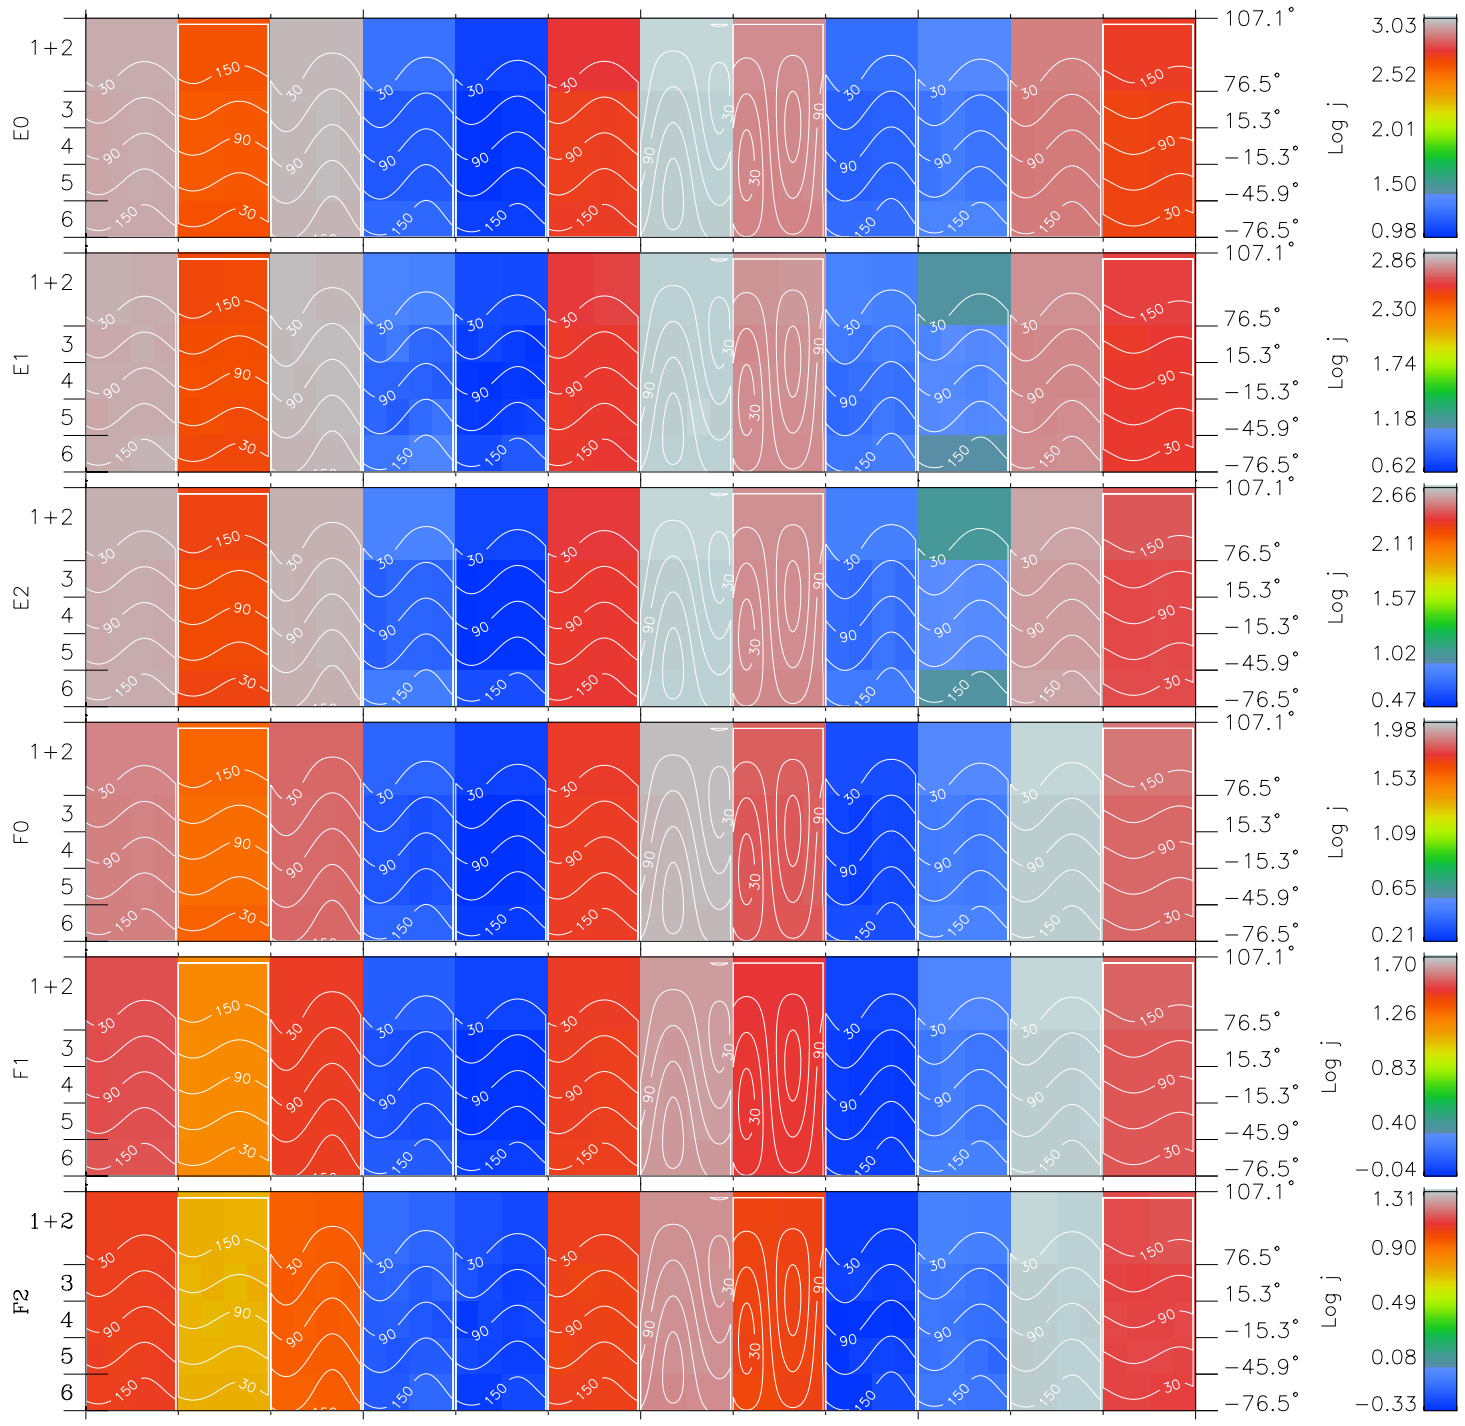

Galileo EPD Real Time All-Sky Anisotropies 96258

Software Version: RTSKY_FLUX V 1.20
Data Production: 06-03-00
Plot Production: Fri Sep 14 13:08:30 2001
Color File: wondr3
Geofactor File: 1.1

00:00:00 1996-258	258-06	258-12	258-18	00:00:00 1996-259	
+	+	+	+	+	X JSE(R _j)
-56.50	-57.64	-58.73	-59.79	-60.80	Y JSE(R _j)
-13.55	-14.79	-16.02	-17.24	-18.45	Z JSE(R _j)
-1.26	-1.25	-1.23	-1.22	-1.20	

- ◇ = Jupiter look direction
- = Corotation look direction