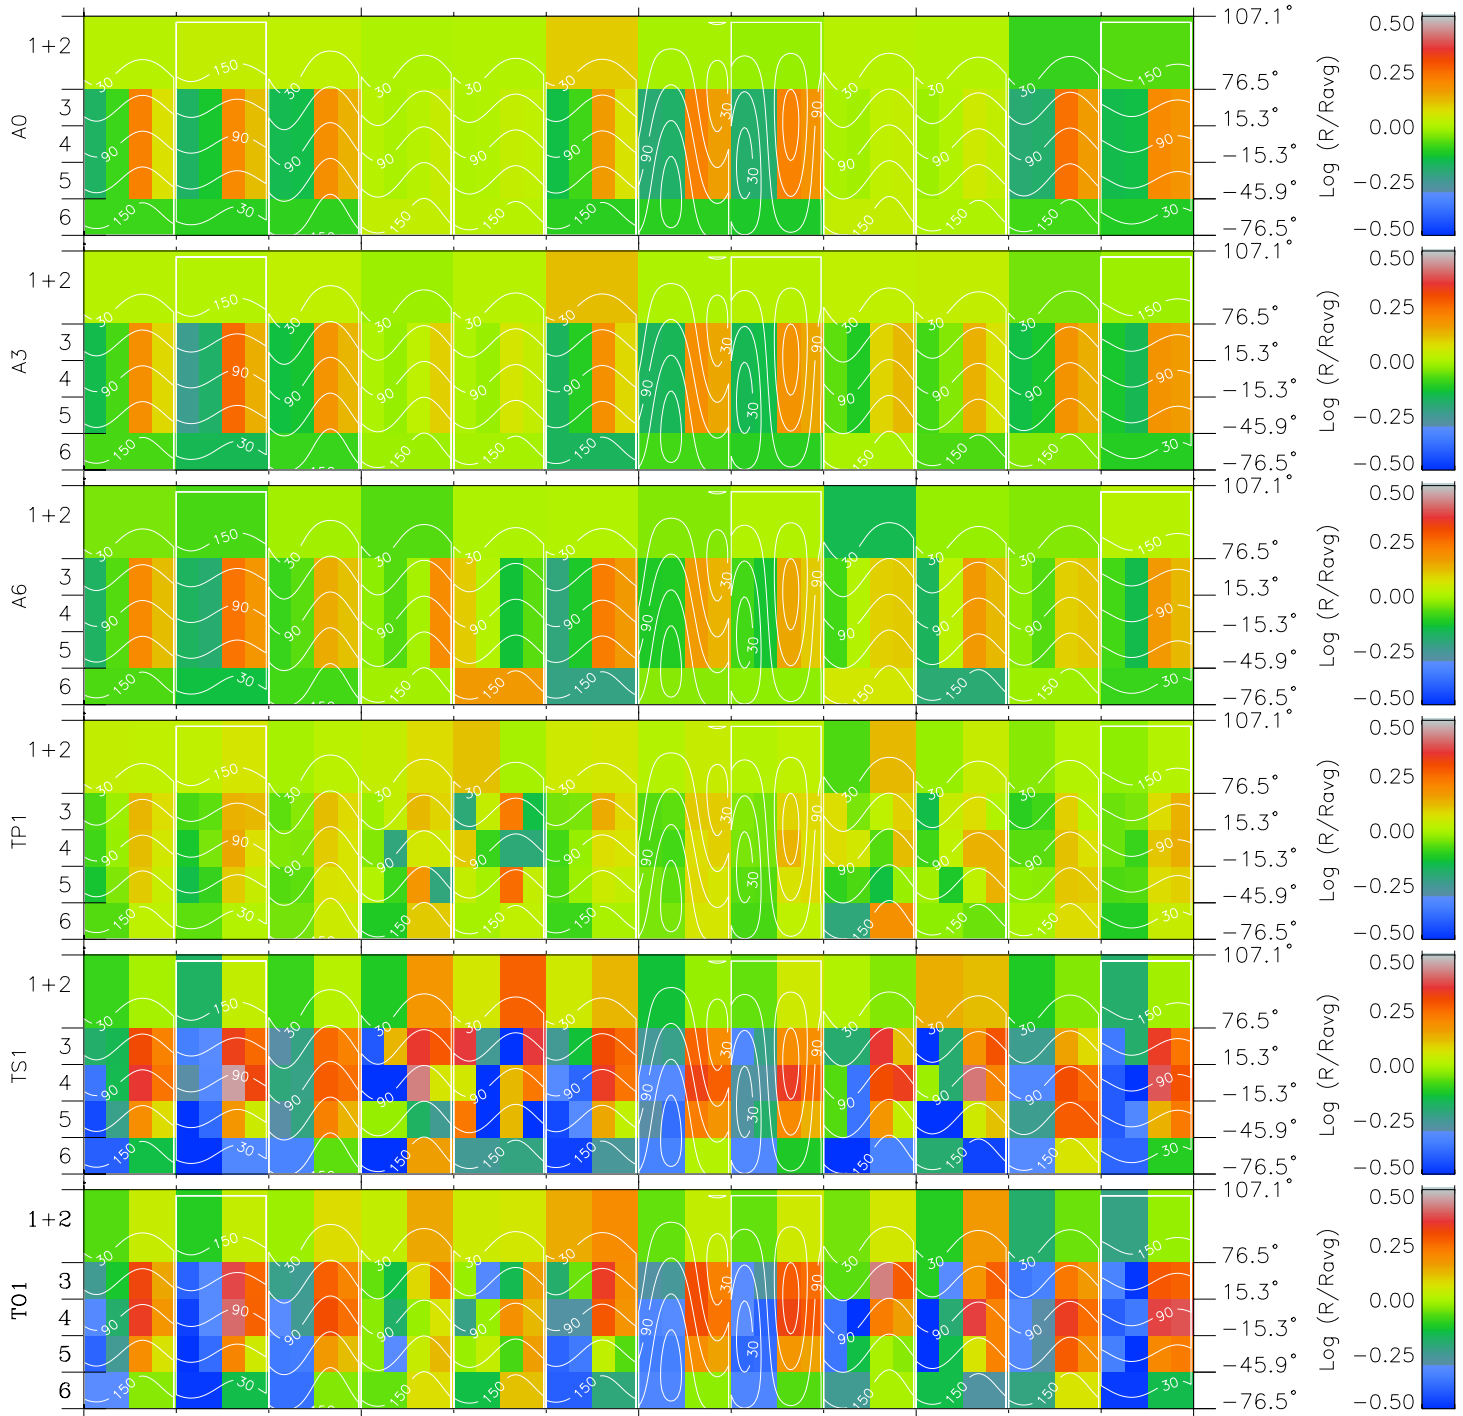

Galileo EPD Real Time All-Sky Anisotropies 96258

Software Version: RTSKY_MEAN V 1.20
Data Production: 06-03-00
Plot Production: Fri Sep 14 13:07:56 2001
Color File: wondr3
Geofactor File: 1.1

00:00:00 1996-258	258-06	258-12	258-18	00:00:00 1996-259	
+	+	+	+	+	
-56.50	-57.64	-58.73	-59.79	-60.80	X JSE(R _j)
-13.55	-14.79	-16.02	-17.24	-18.45	Y JSE(R _j)
-1.26	-1.25	-1.23	-1.22	-1.20	Z JSE(R _j)

- ◇ = Jupiter look direction
- = Corotation look direction