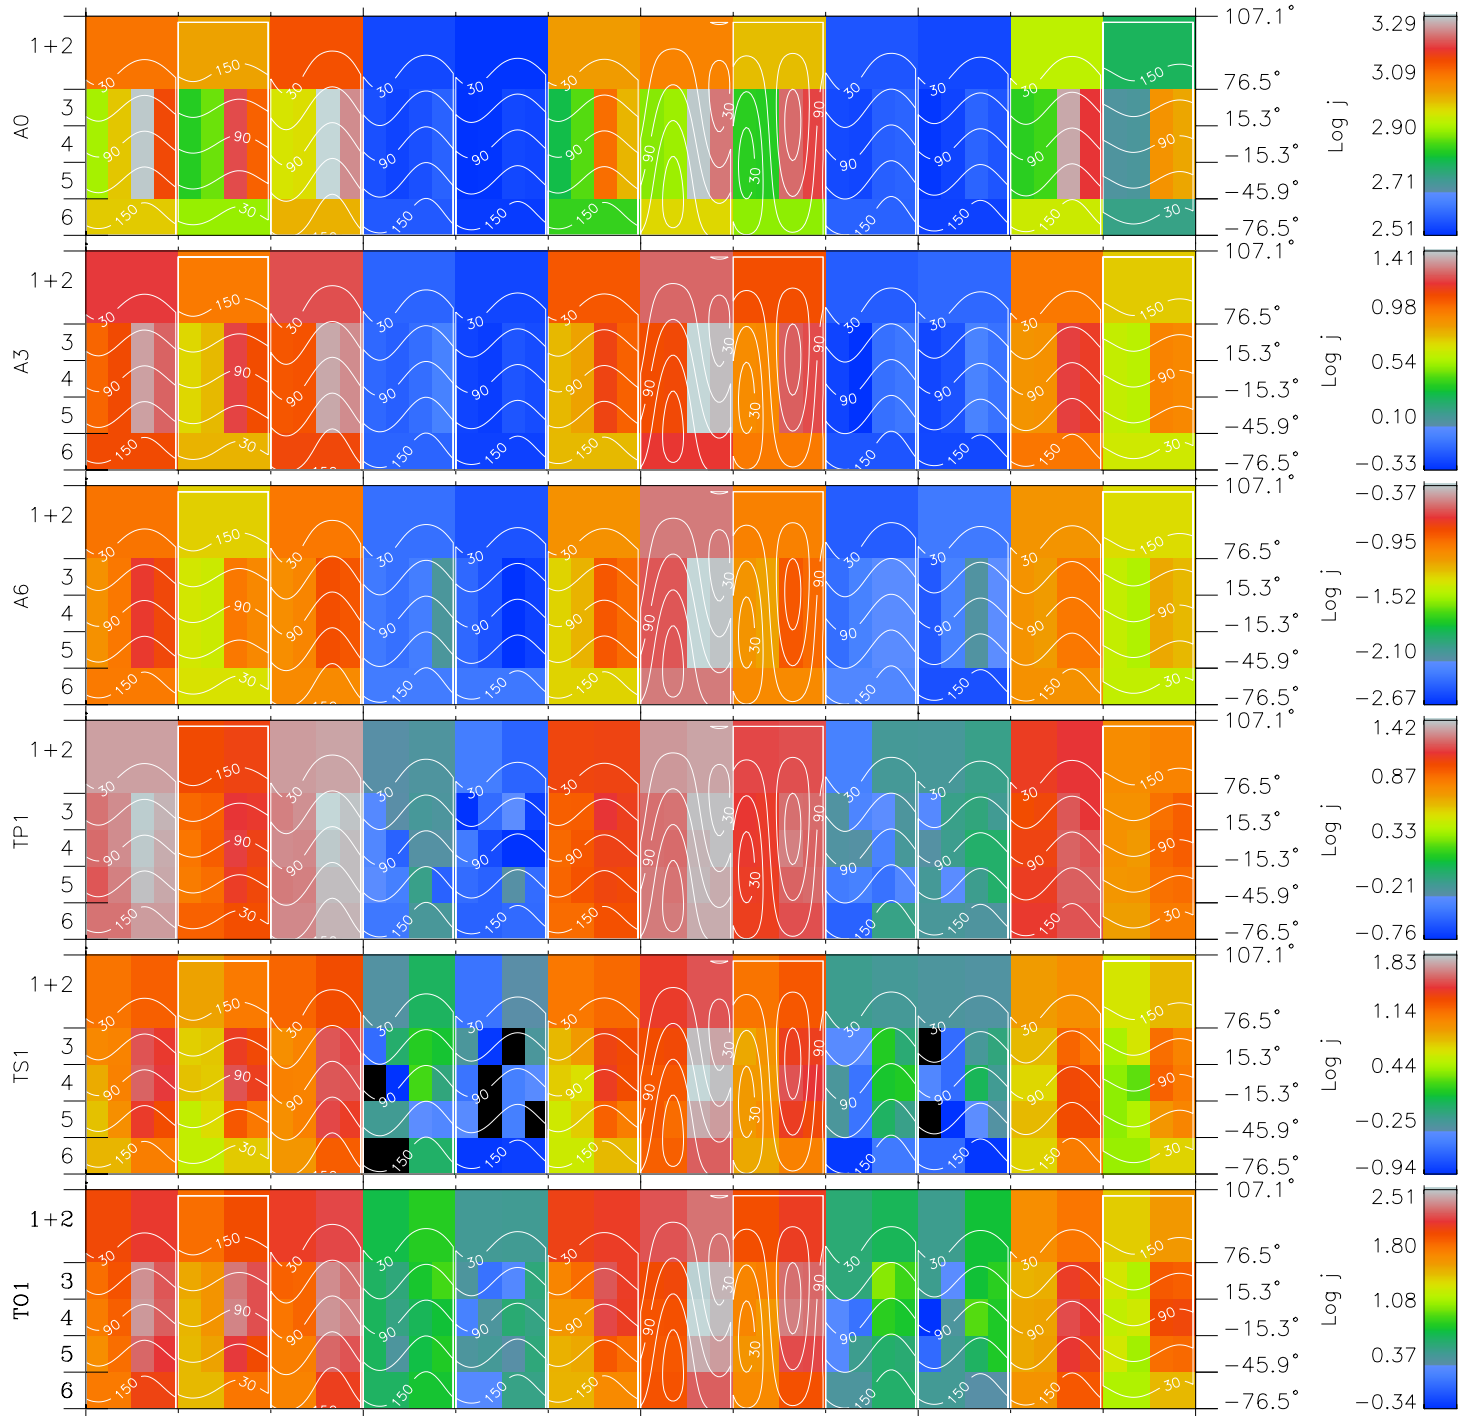

# Galileo EPD Real Time All-Sky Anisotropies 96258

Software Version: RTSKY\_FLUX V 1.20  
Data Production: 06-03-00  
Plot Production: Fri Sep 14 13:08:20 2001  
Color File: wondr3  
Geofactor File: 1.1

00:00:00 1996-258	258-06	258-12	258-18	00:00:00 1996-259	
+	+	+	+	+	X JSE(R <sub>j</sub> )
-56.50	-57.64	-58.73	-59.79	-60.80	Y JSE(R <sub>j</sub> )
-13.55	-14.79	-16.02	-17.24	-18.45	Z JSE(R <sub>j</sub> )
-1.26	-1.25	-1.23	-1.22	-1.20	

◇ = Jupiter look direction  
□ = Corotation look direction