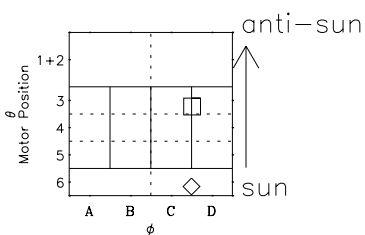

Galileo EPD Real-Time Omni 96258

Software Version: RTLINE_OMNI V 1.20
Data Production: 06-03-00
Plot Production: Fri Sep 14 13:10:48 2001

- ◇ = Jupiter look direction
- = Corotation look direction