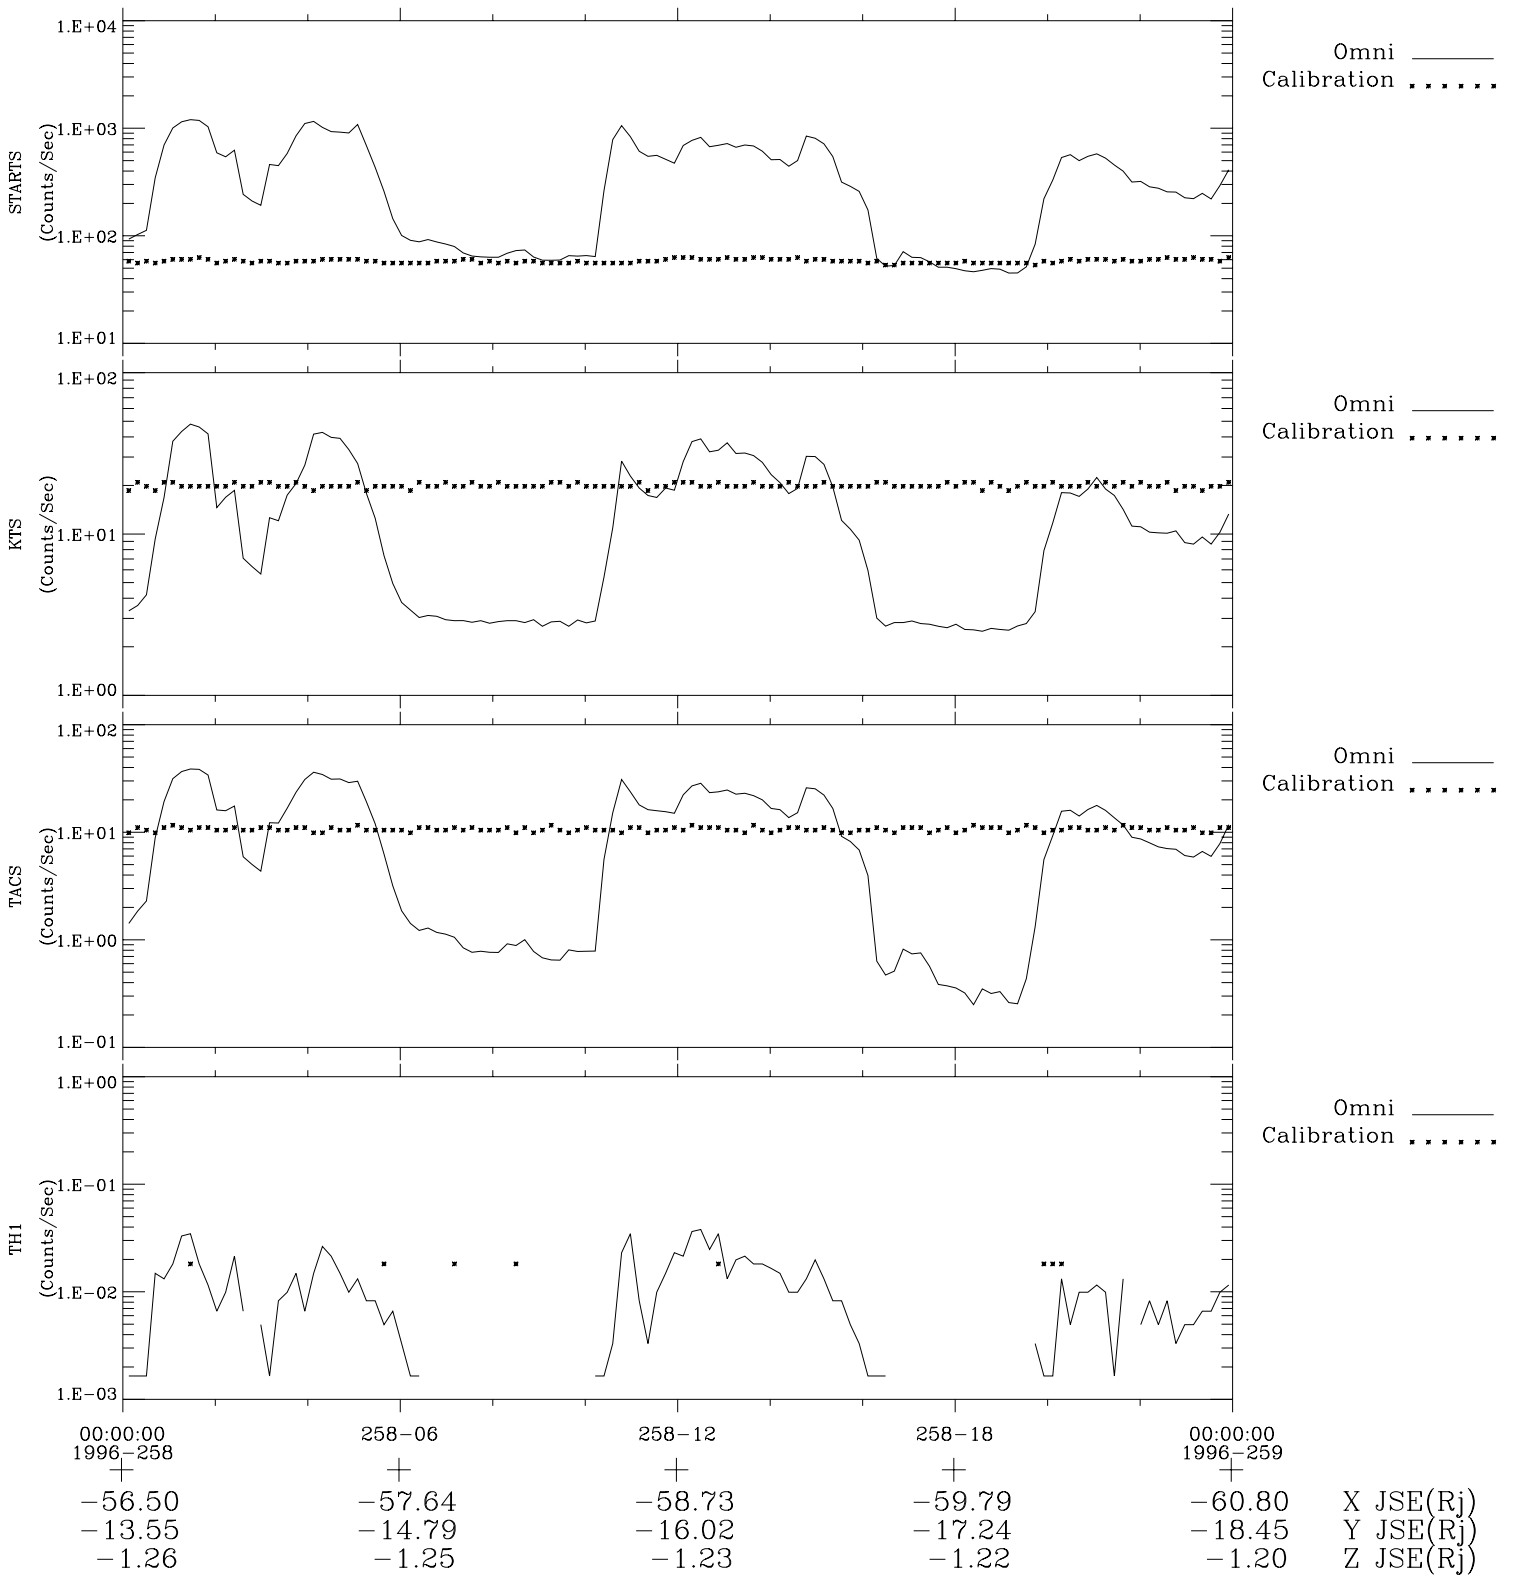

Galileo EPD Real-Time Omni 96258

Software Version: RTLINE_OMNI V 1.20
Data Production: 06-03-00
Plot Production: Fri Sep 14 13:10:48 2001

- ◇ = Jupiter look direction
- = Corotation look direction