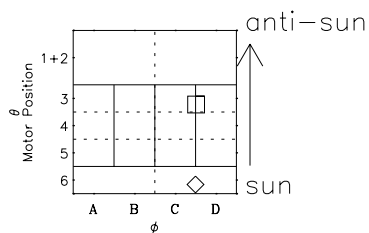

Galileo EPD Real-Time Omni 96258

Software Version: RTLINE_OMNI V 1.20
Data Production: 06-03-00
Plot Production: Fri Sep 14 13:10:47 2001

◇ = Jupiter look direction
□ = Corotation look direction