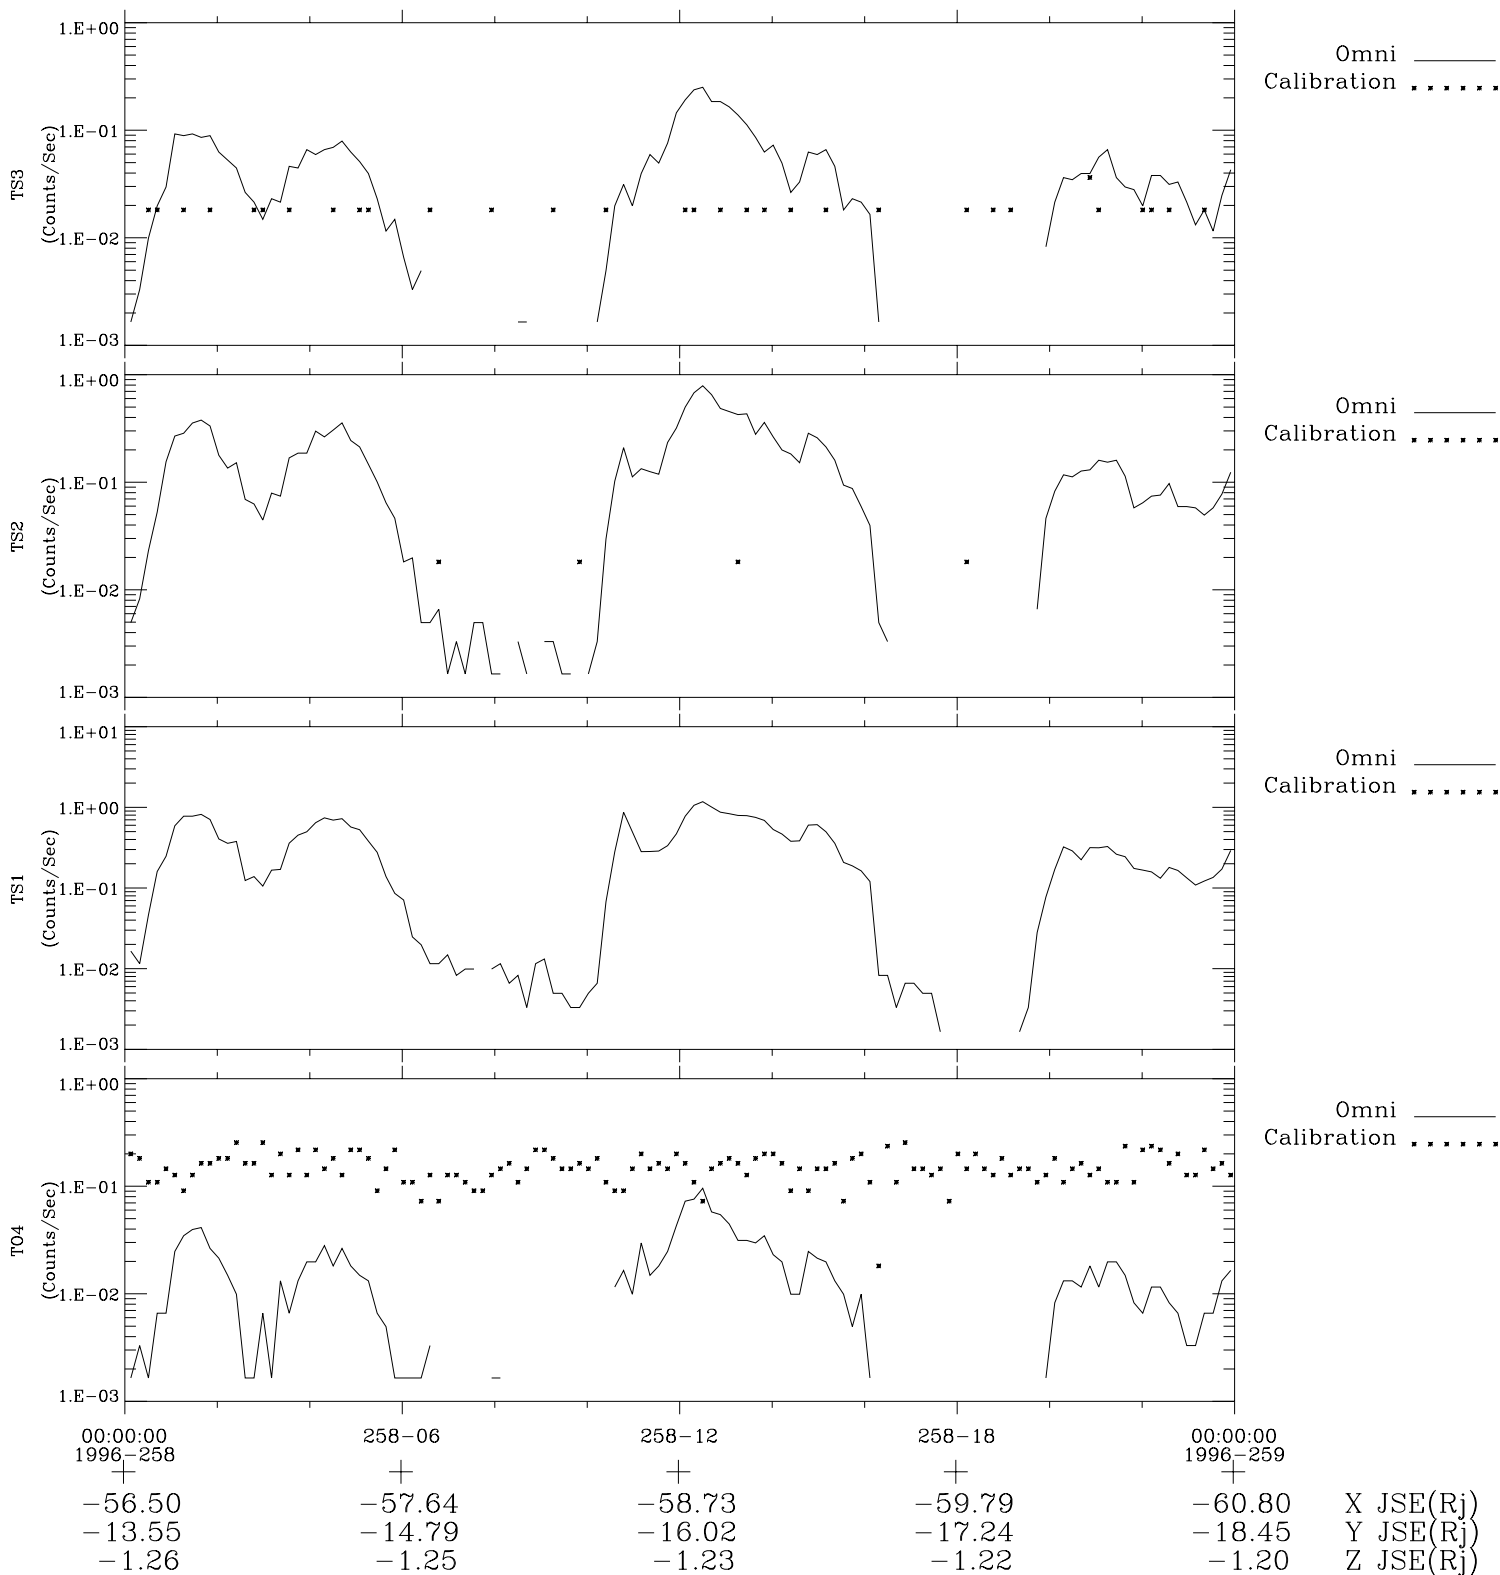

Galileo EPD Real-Time Omni 96258

Software Version: RTLINE_OMNI V 1.20
Data Production: 06-03-00
Plot Production: Fri Sep 14 13:10:47 2001

◇ = Jupiter look direction
□ = Corotation look direction