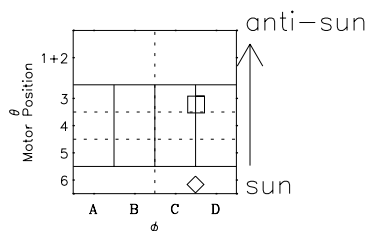

Galileo EPD Real-Time Omni 96258

Software Version: RTLINE_OMNI V 1.20
Data Production: 06-03-00
Plot Production: Fri Sep 14 13:10:47 2001

◇ = Jupiter look direction
□ = Corotation look direction