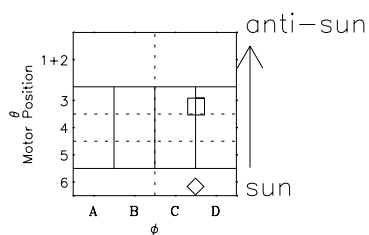

Galileo EPD Real-Time Omni 96258

Software Version: RTLINE_OMNI V 1.20
Data Production: 06-03-00
Plot Production: Fri Sep 14 13:10:46 2001

- ◇ = Jupiter look direction
- = Corotation look direction