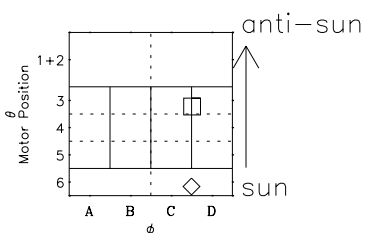

Galileo EPD Real-Time Six-Sector 96258

Software Version: RTLINE_R6 V 1.20
Data Production: 06-03-00
Plot Production: Fri Sep 14 13:11:00 2001

◇ = Jupiter look direction
□ = Corotation look direction