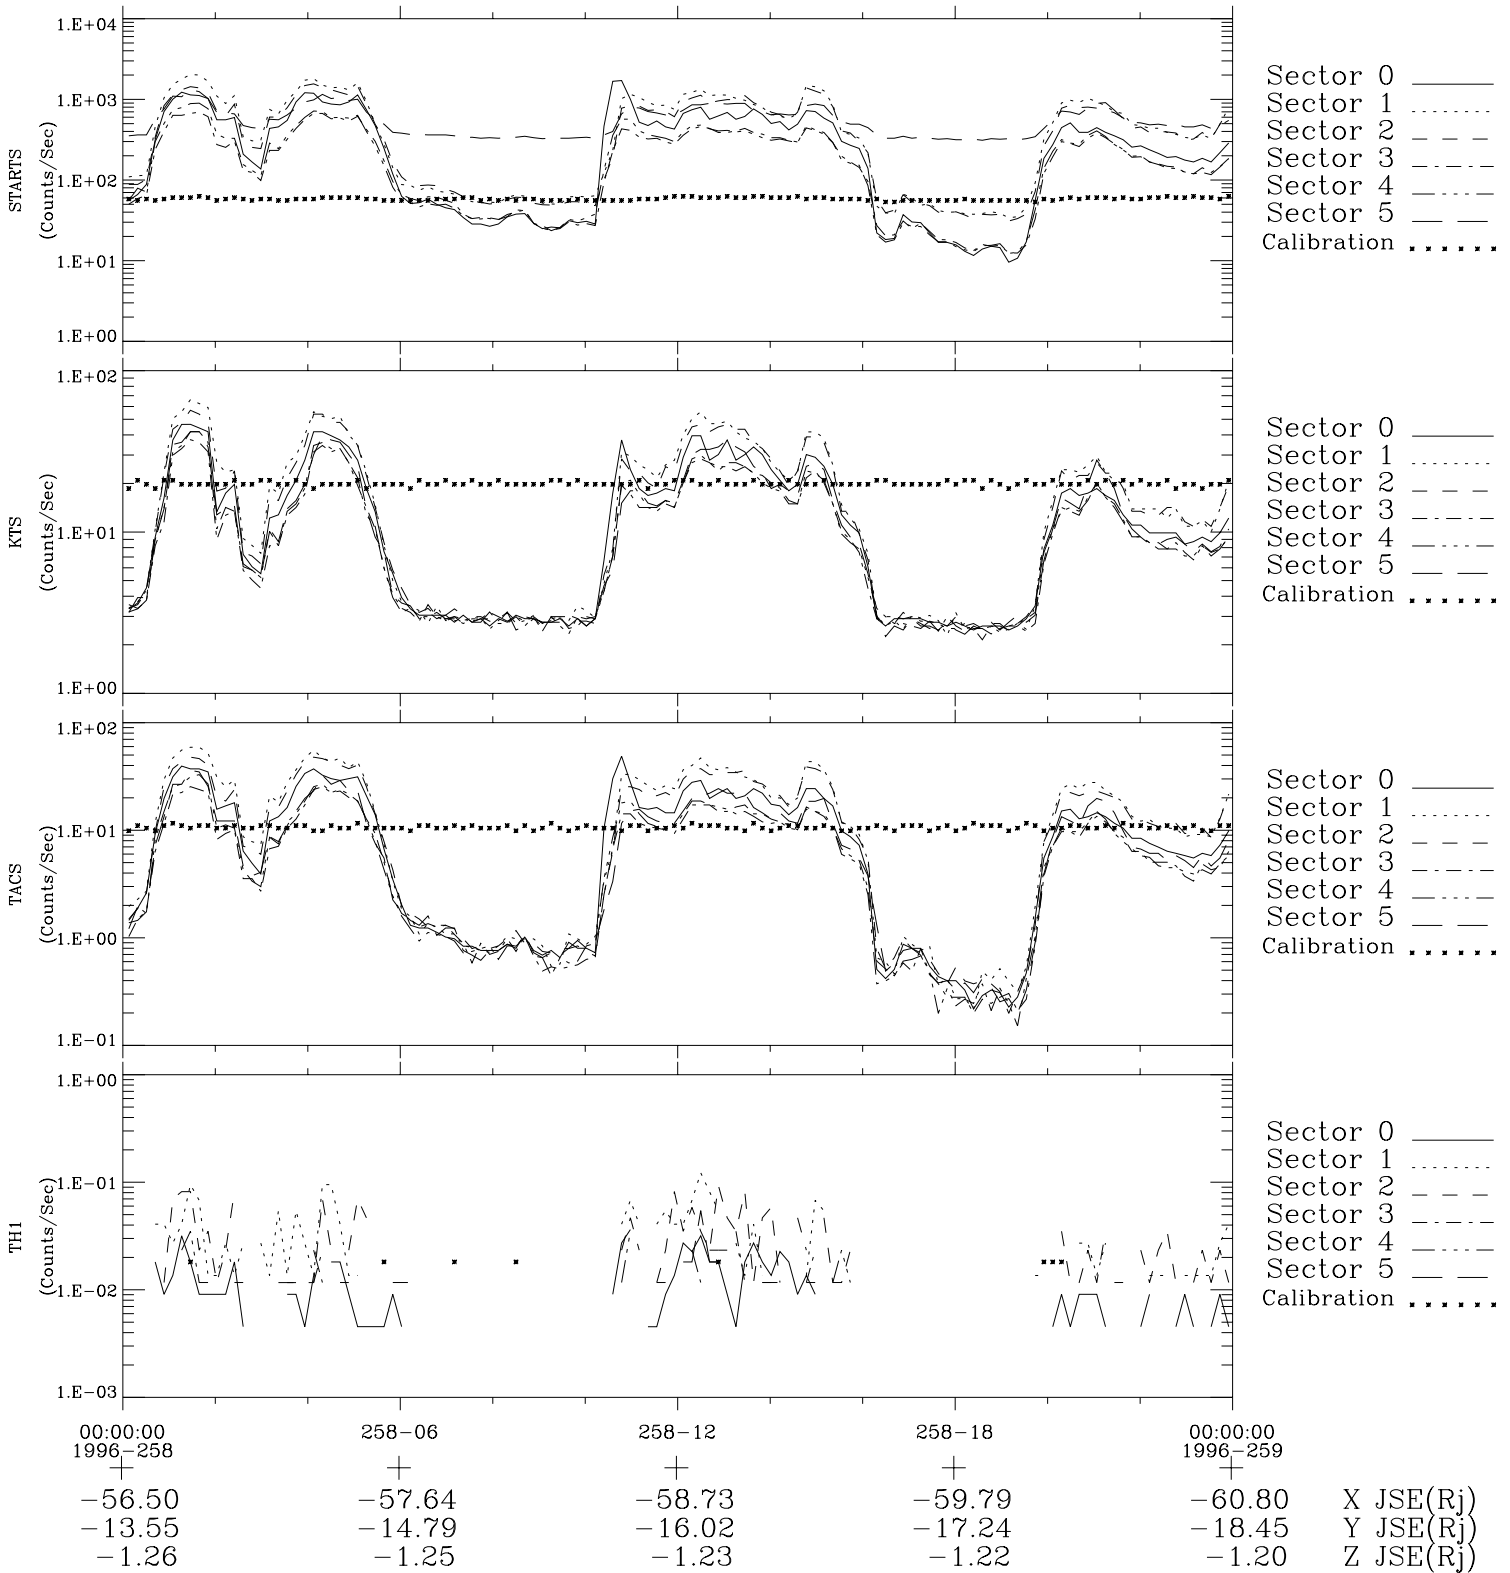

Galileo EPD Real-Time Six-Sector 96258

Software Version: RTLINE_R6 V 1.20
Data Production: 06-03-00
Plot Production: Fri Sep 14 13:11:00 2001

◇ = Jupiter look direction
□ = Corotation look direction