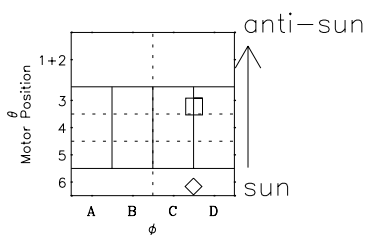

Galileo EPD Real-Time Six-Sector 96258

Software Version: RTLINE_R6 V 1.20
Data Production: 06-03-00
Plot Production: Fri Sep 14 13:10:59 2001

◇ = Jupiter look direction
□ = Corotation look direction