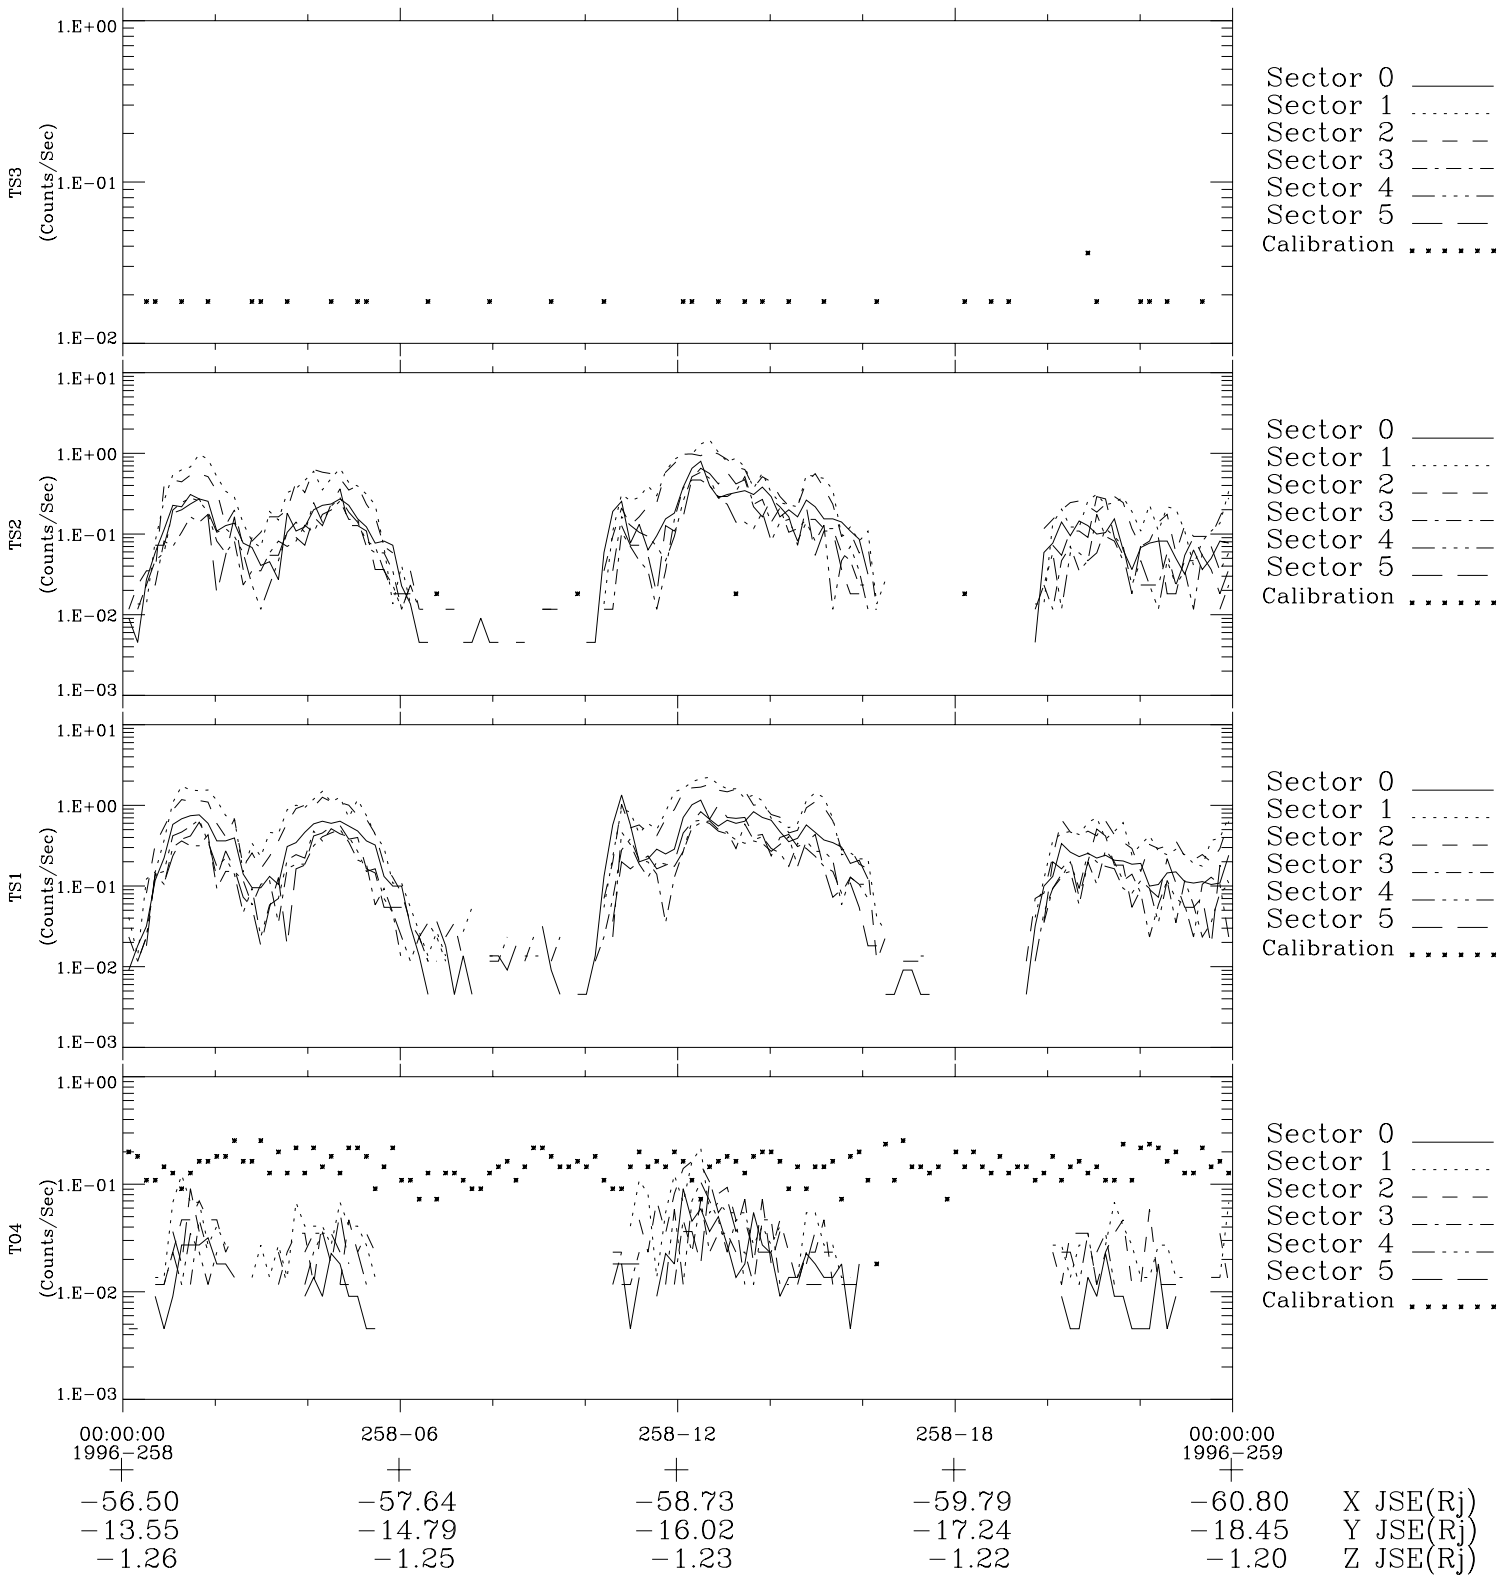

Galileo EPD Real-Time Six-Sector 96258

Software Version: RTLINE_R6 V 1.20
Data Production: 06-03-00
Plot Production: Fri Sep 14 13:10:59 2001

◇ = Jupiter look direction
□ = Corotation look direction