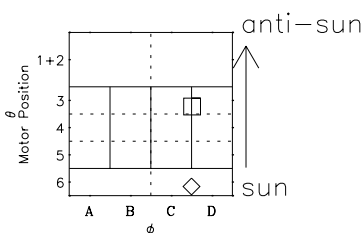

# Galileo EPD Real-Time Six-Sector 96258

Software Version: RTLINE\_R6 V 1.20  
Data Production: 06-03-00  
Plot Production: Fri Sep 14 13:10:58 2001

◇ = Jupiter look direction  
□ = Corotation look direction