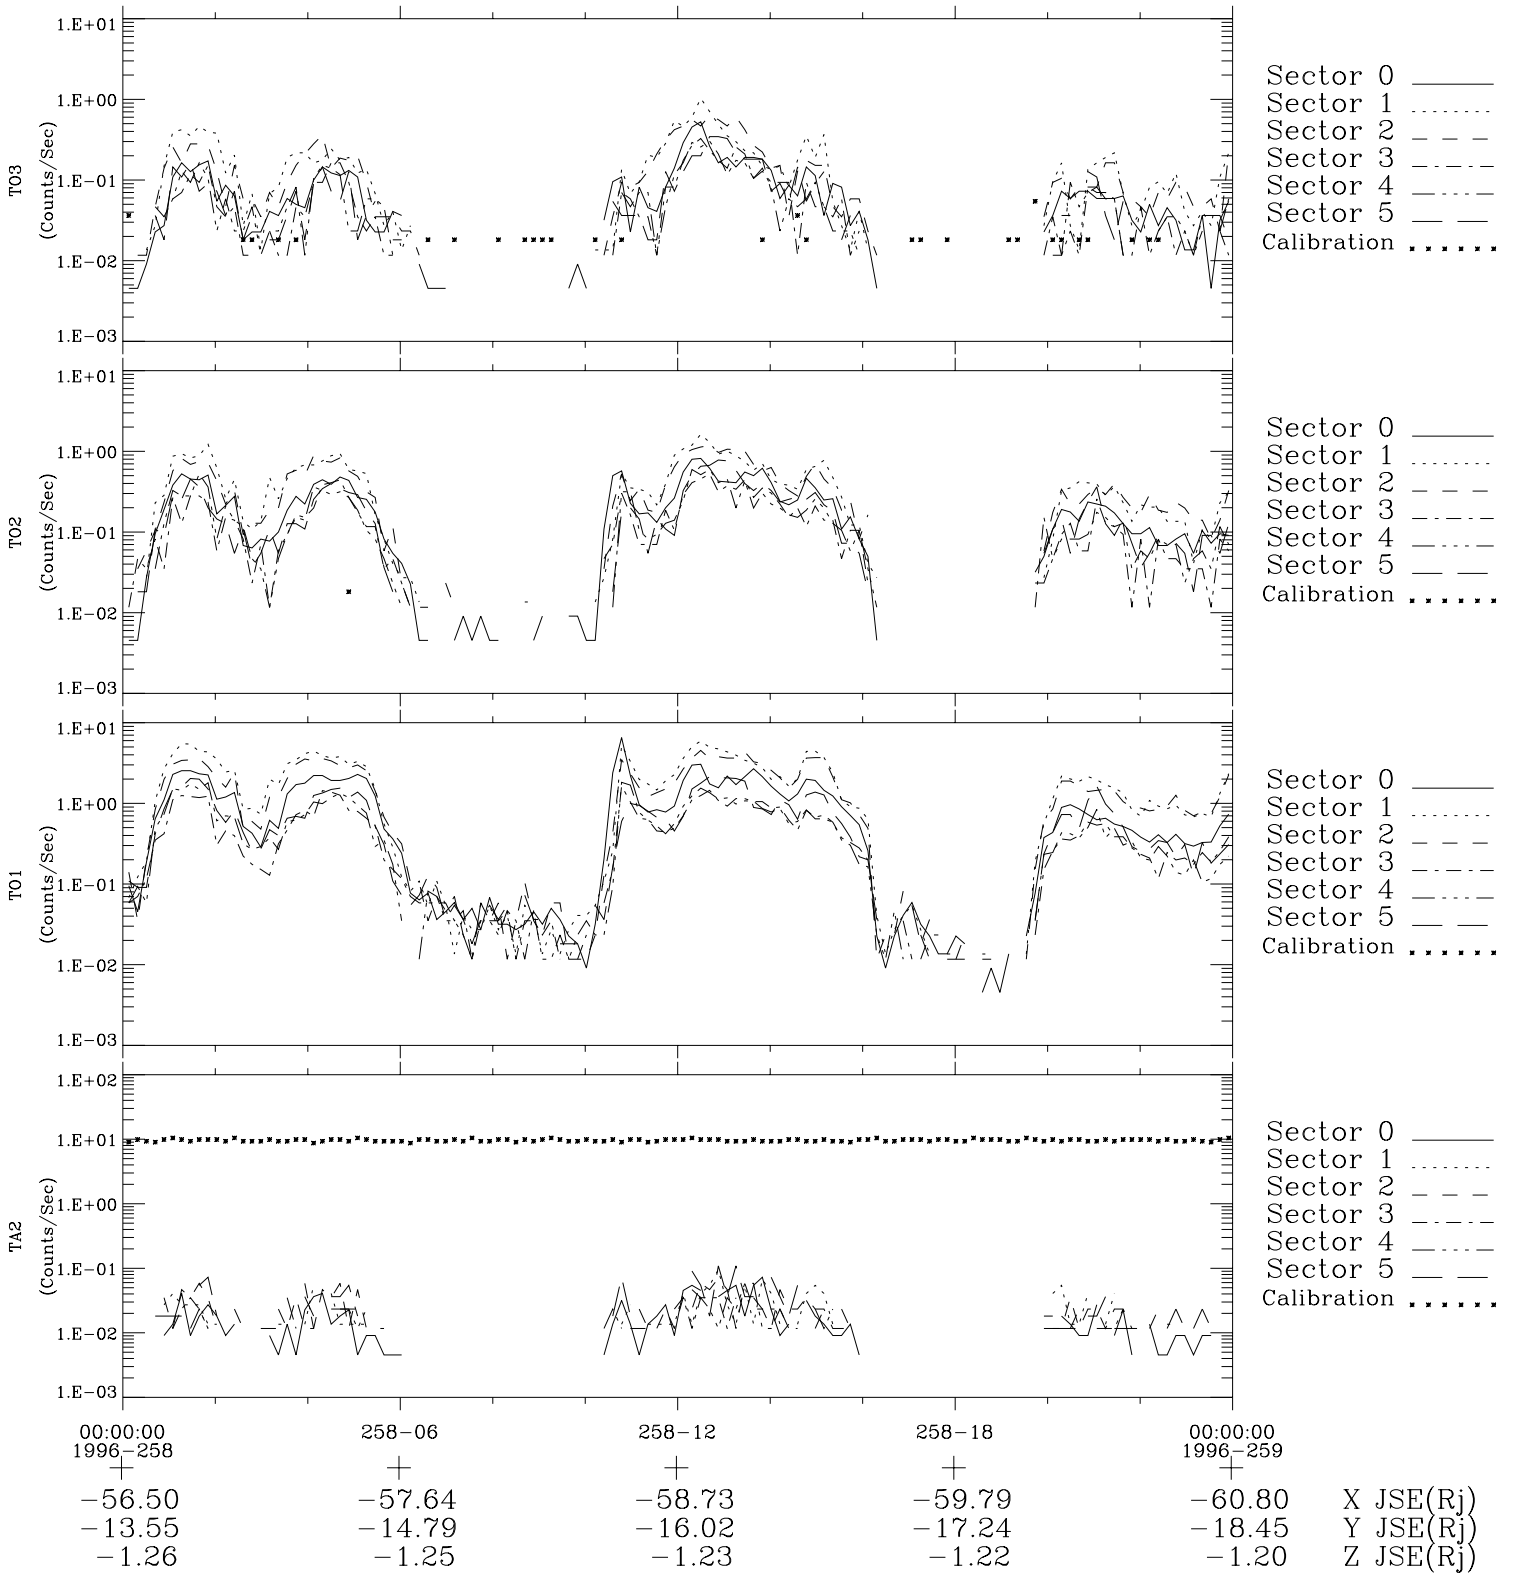

# Galileo EPD Real-Time Six-Sector 96258

Software Version: RTLINE\_R6 V 1.20  
Data Production: 06-03-00  
Plot Production: Fri Sep 14 13:10:58 2001

◇ = Jupiter look direction  
□ = Corotation look direction