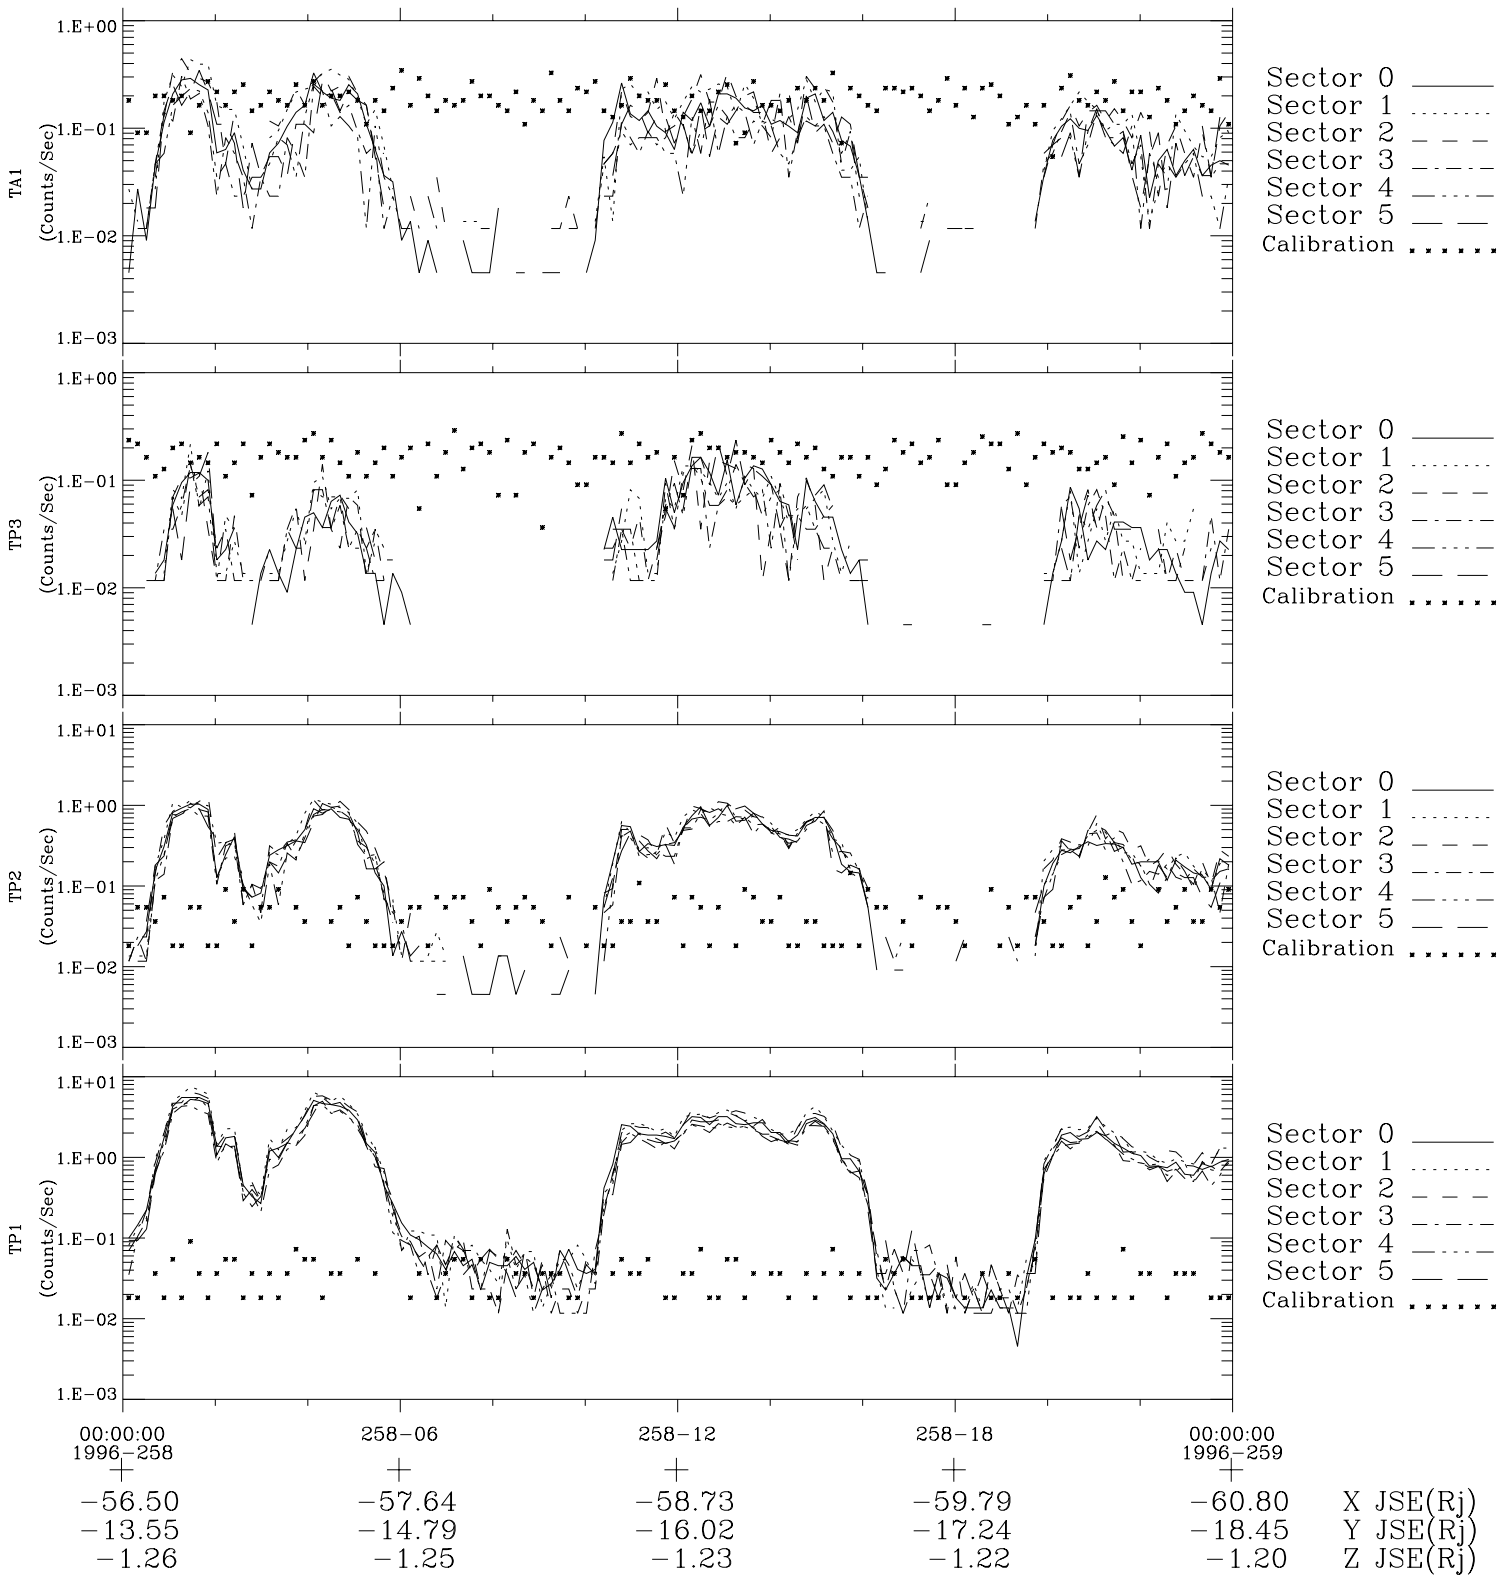

Galileo EPD Real-Time Six-Sector 96258

Software Version: RTLINE_R6 V 1.20
Data Production: 06-03-00
Plot Production: Fri Sep 14 13:10:56 2001

◇ = Jupiter look direction
□ = Corotation look direction