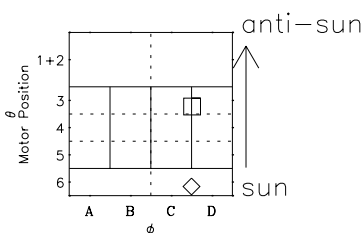

Galileo EPD Real-Time Six-Sector 96258

Software Version: RTLINE_R6 V 1.20
Data Production: 06-03-00
Plot Production: Fri Sep 14 13:10:56 2001

◇ = Jupiter look direction
□ = Corotation look direction