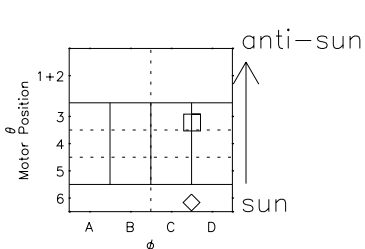

Galileo EPD Real Elevation Anisotropies 96258

Software Version: RTELEV_NORM V 1.20
 Data Production: 06-03-00
 Plot Production: Fri Sep 14 13:09:48 2001
 Color File: wondr3
 Geofactor File: 1.1

◇ = Jupiter look direction
 □ = Corotation look direction