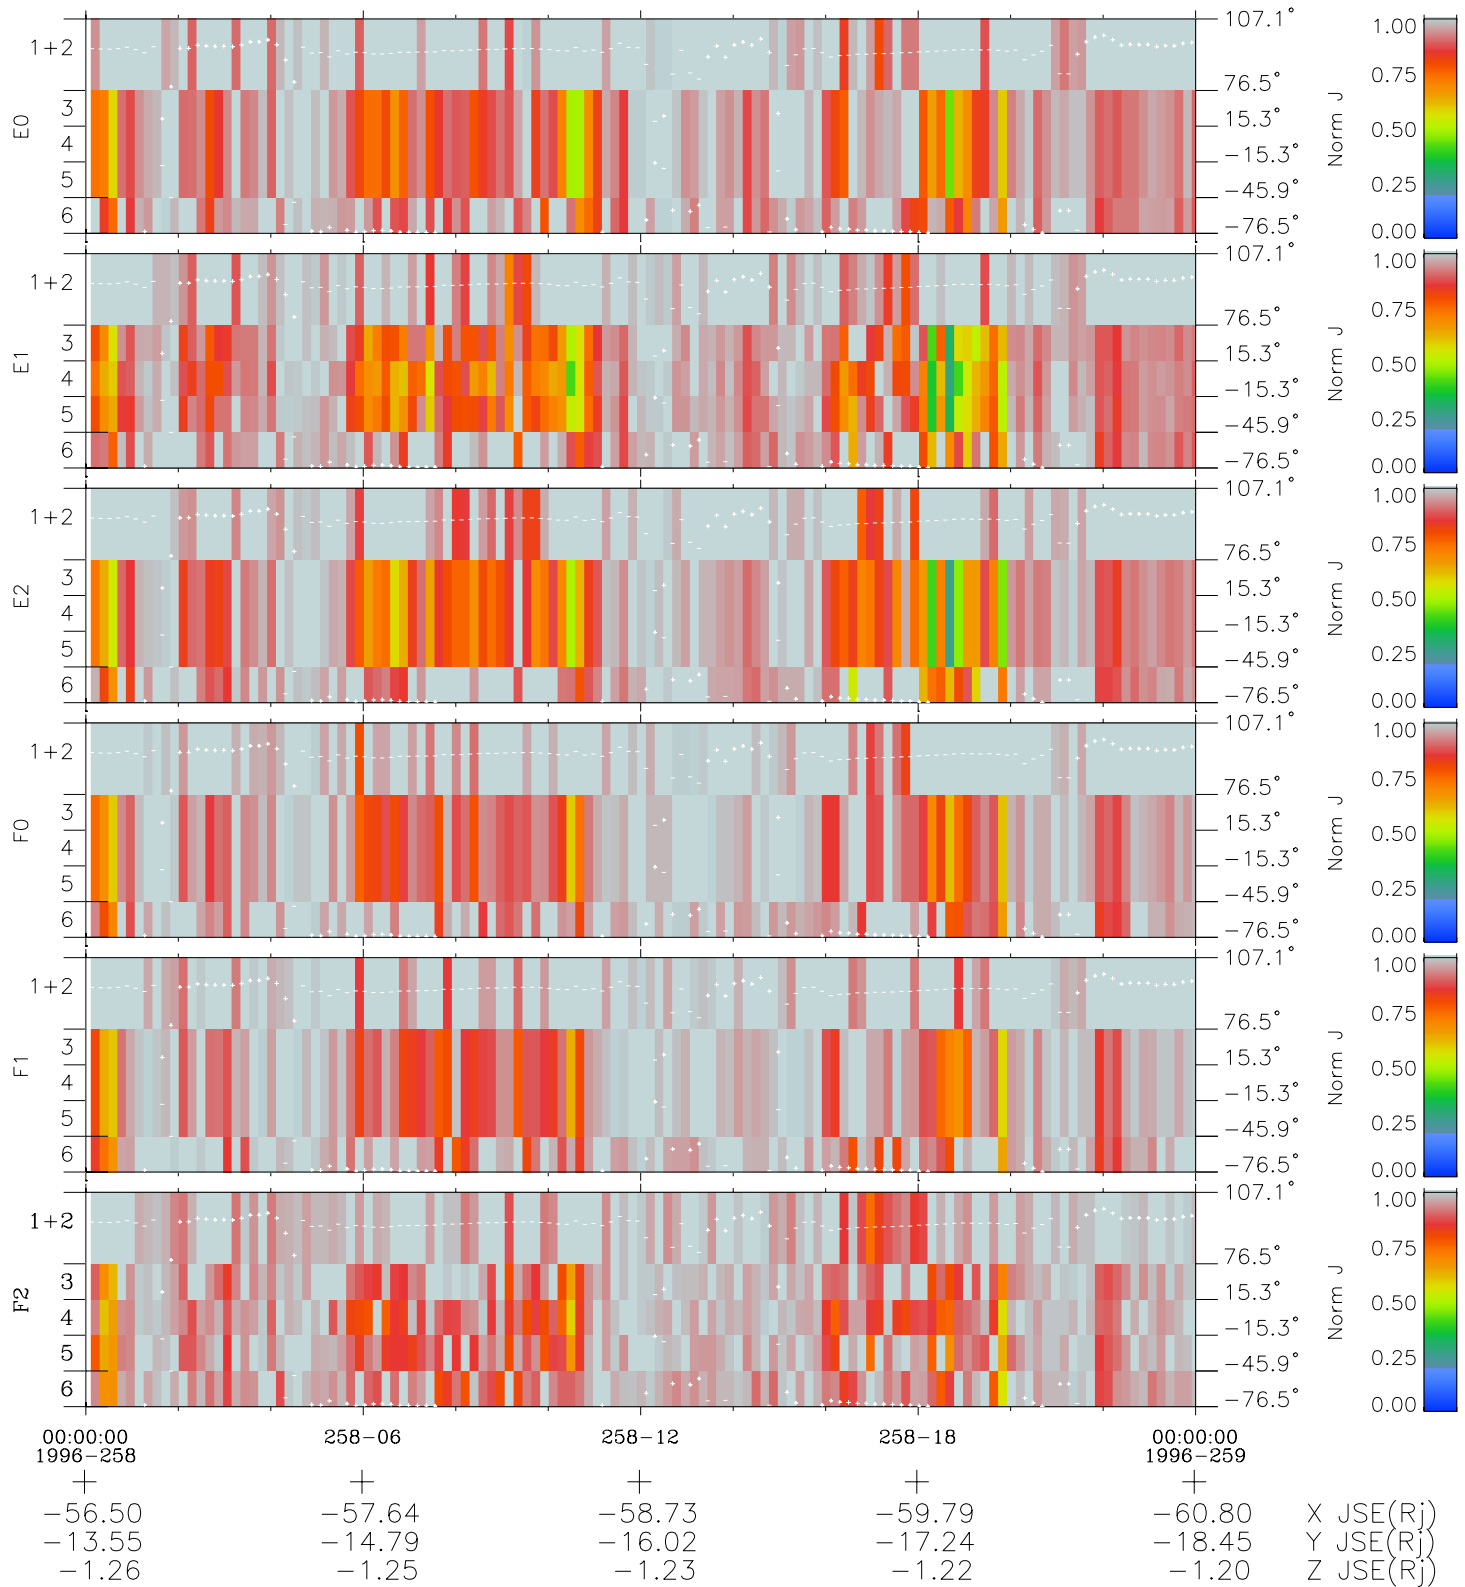

Galileo EPD Real Elevation Anisotropies 96258

Software Version: RTELEV_NORM V 1.20
 Data Production: 06-03-00
 Plot Production: Fri Sep 14 13:09:48 2001
 Color File: wondr3
 Geofactor File: 1.1

◇ = Jupiter look direction
 □ = Corotation look direction