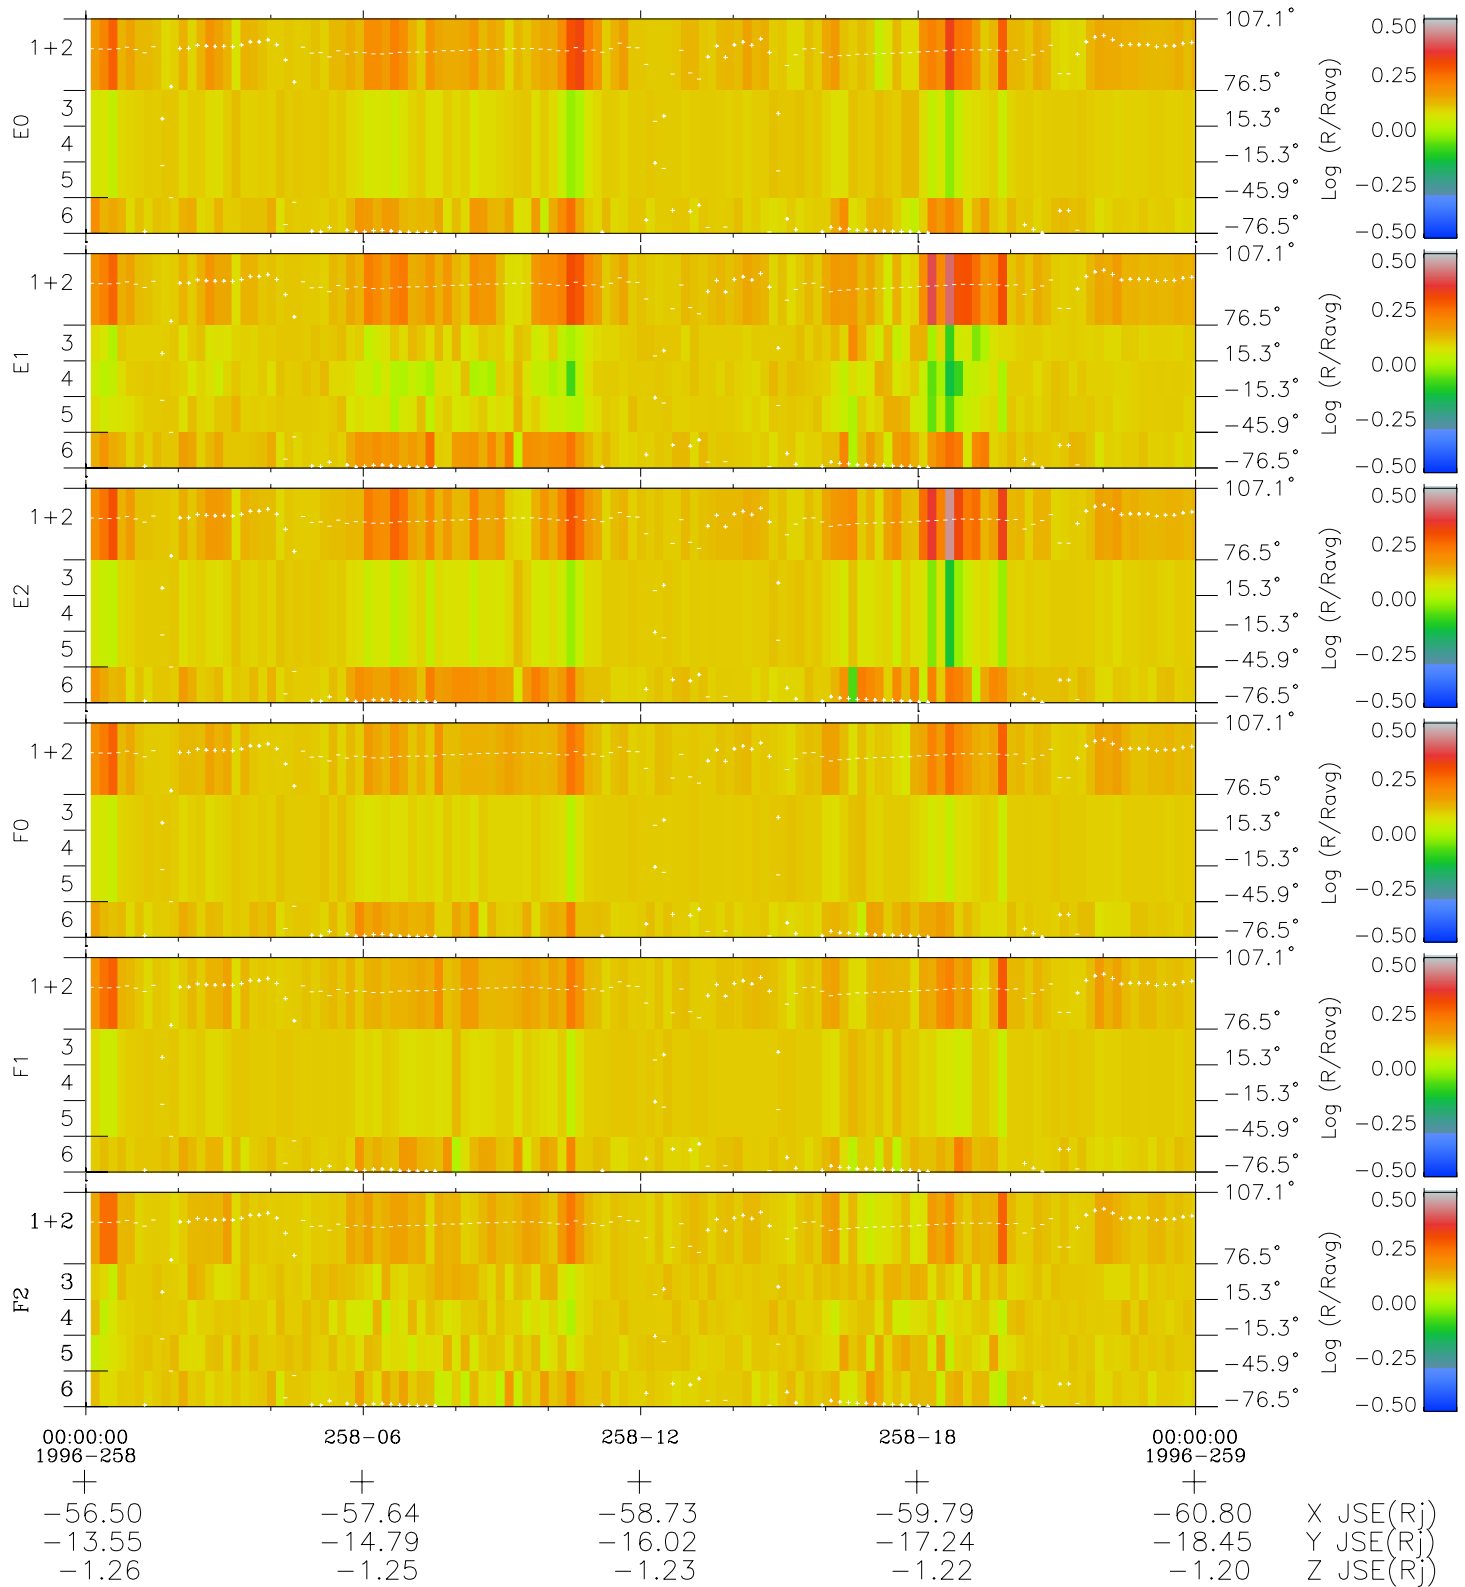

# Galileo EPD Real Elevation Anisotropies 96258

Software Version: RTELEV\_MEAN V 1.20  
 Data Production: 06-03-00  
 Plot Production: Fri Sep 14 13:09:11 2001  
 Color File: wondr3  
 Geofactor File: 1.1

- ◇ = Jupiter look direction
- = Corotation look direction