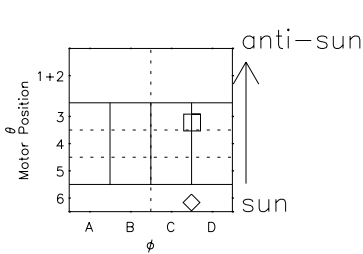

Galileo EPD Real Elevation Anisotropies 96258

Software Version: RTELEV_FLUX V 1.20
Data Production: 06-03-00
Plot Production: Fri Sep 14 13:09:30 2001
Color File: wondr3
Geofactor File: 1.1

- ◇ = Jupiter look direction
- = Corotation look direction