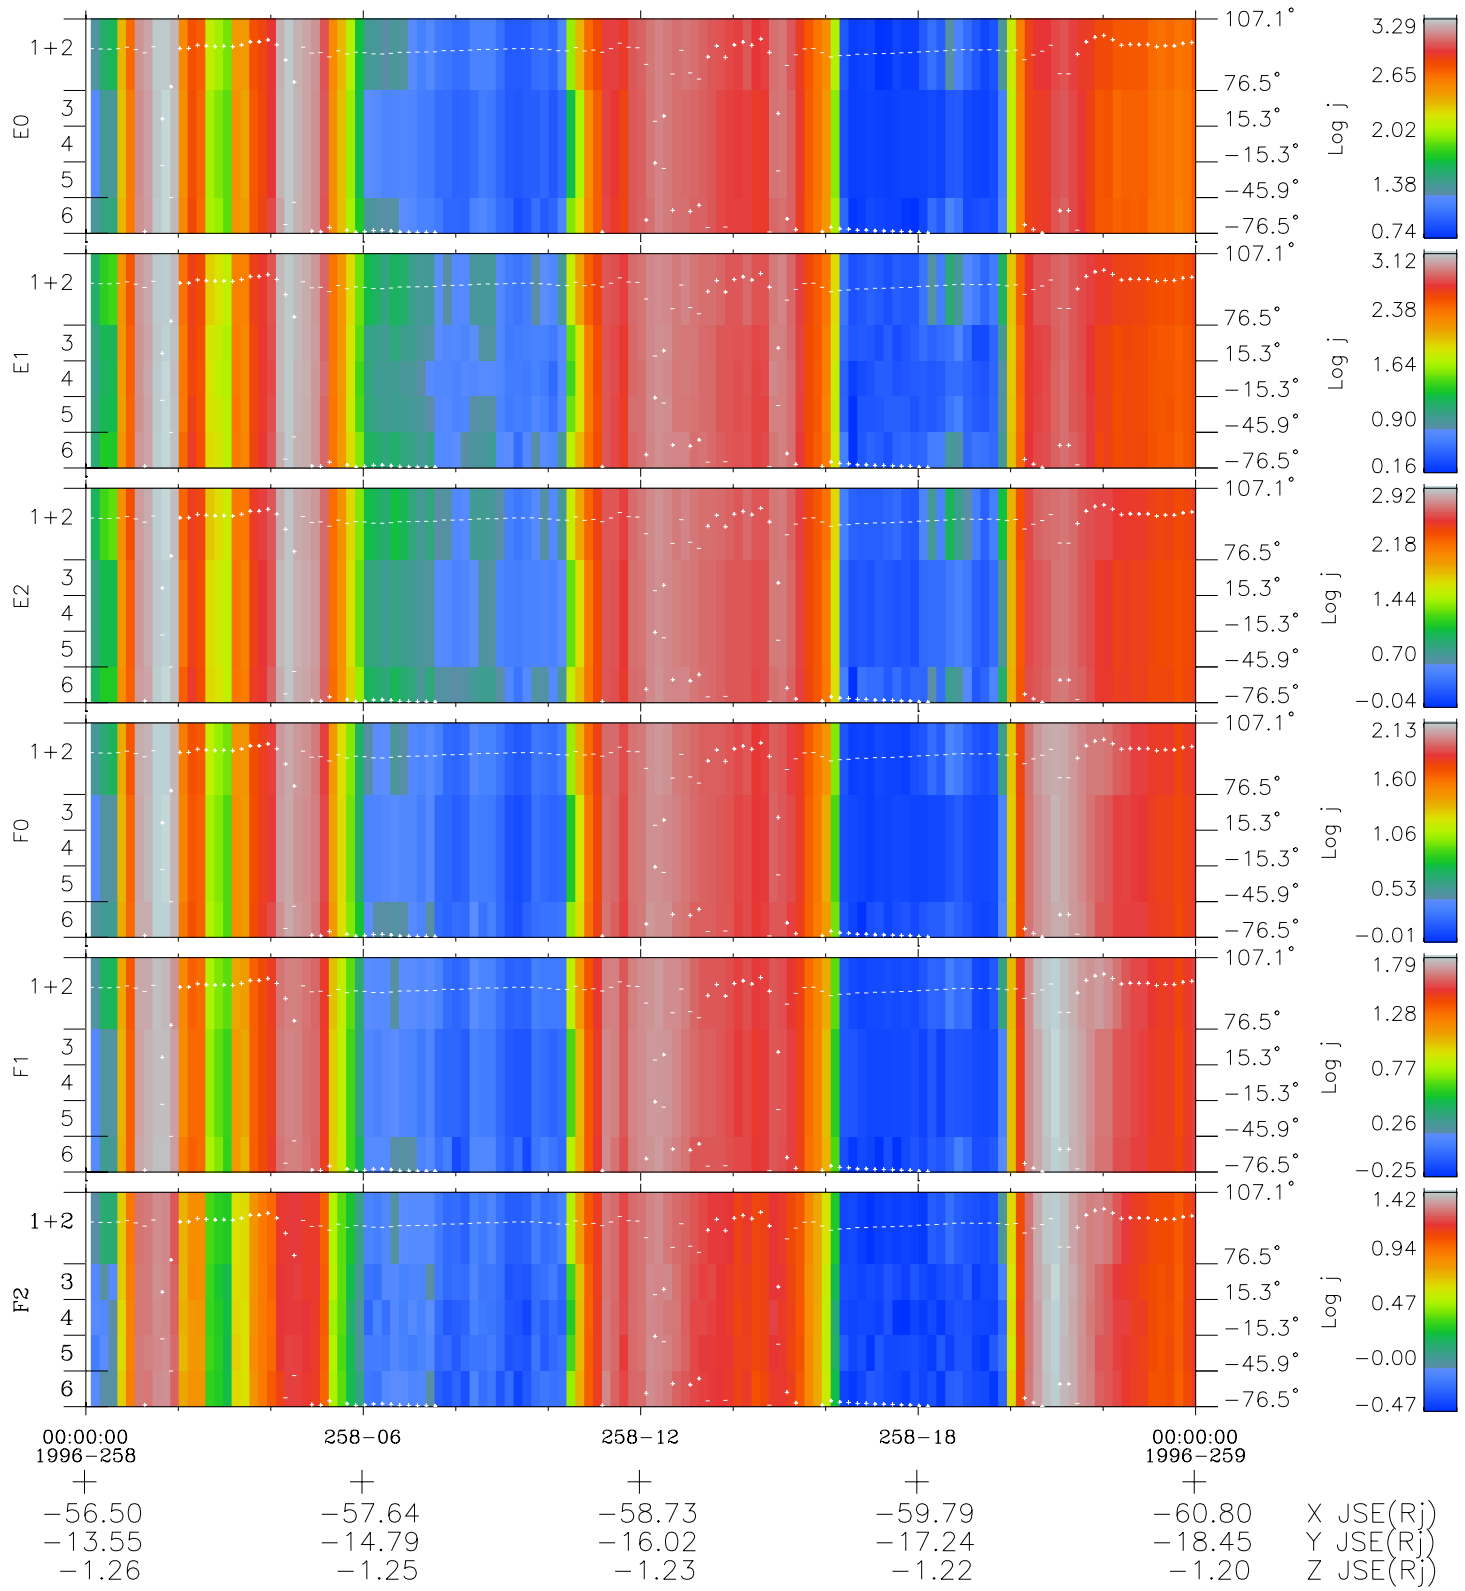

Galileo EPD Real Elevation Anisotropies 96258

Software Version: RTELEV_FLUX V 1.20
Data Production: 06-03-00
Plot Production: Fri Sep 14 13:09:30 2001
Color File: wondr3
Geofactor File: 1.1

- ◇ = Jupiter look direction
- = Corotation look direction