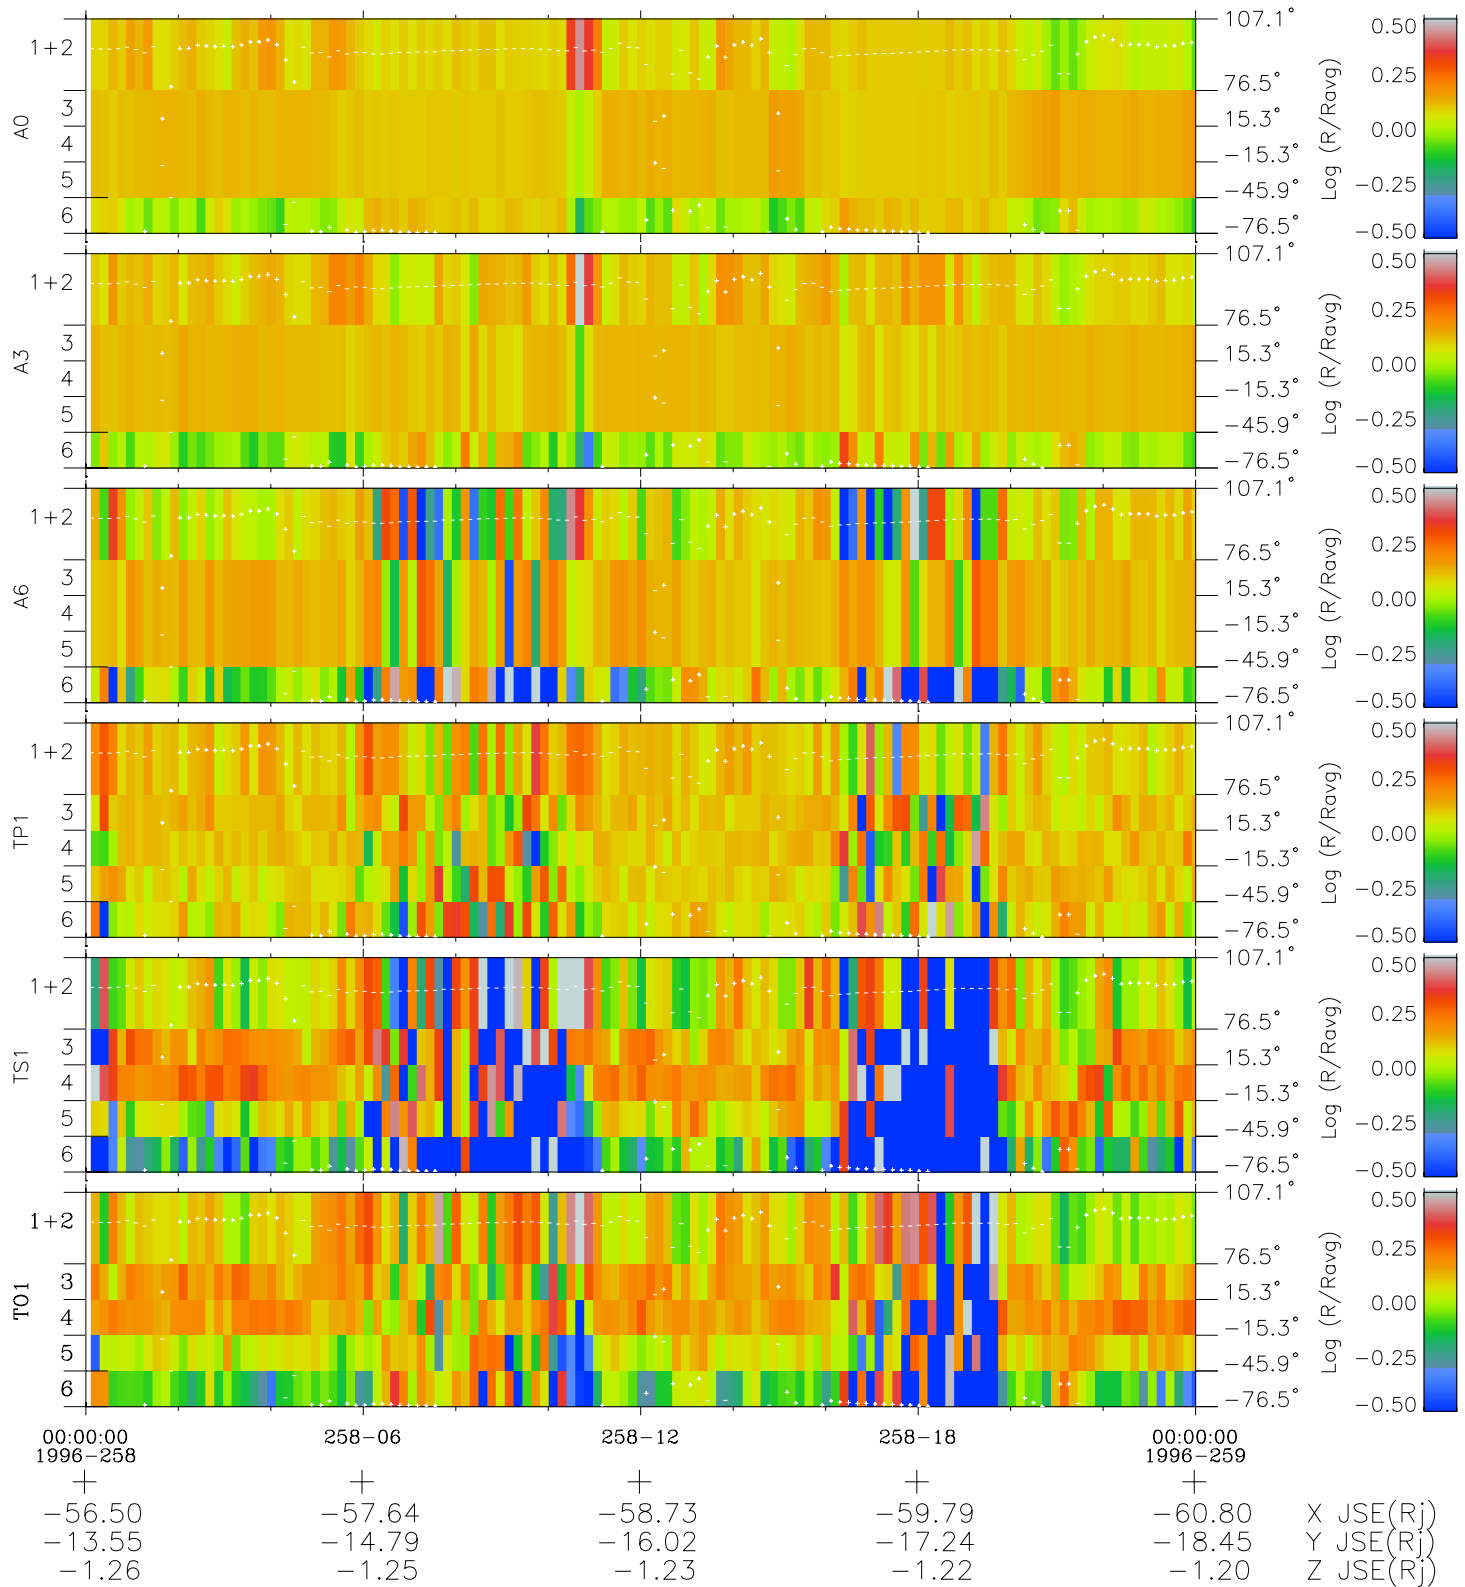

Galileo EPD Real Elevation Anisotropies 96258

Software Version: RTELEV_MEAN V 1.20
Data Production: 06-03-00
Plot Production: Fri Sep 14 13:09:03 2001
Color File: wondr3
Geofactor File: 1.1

- ◇ = Jupiter look direction
- = Corotation look direction